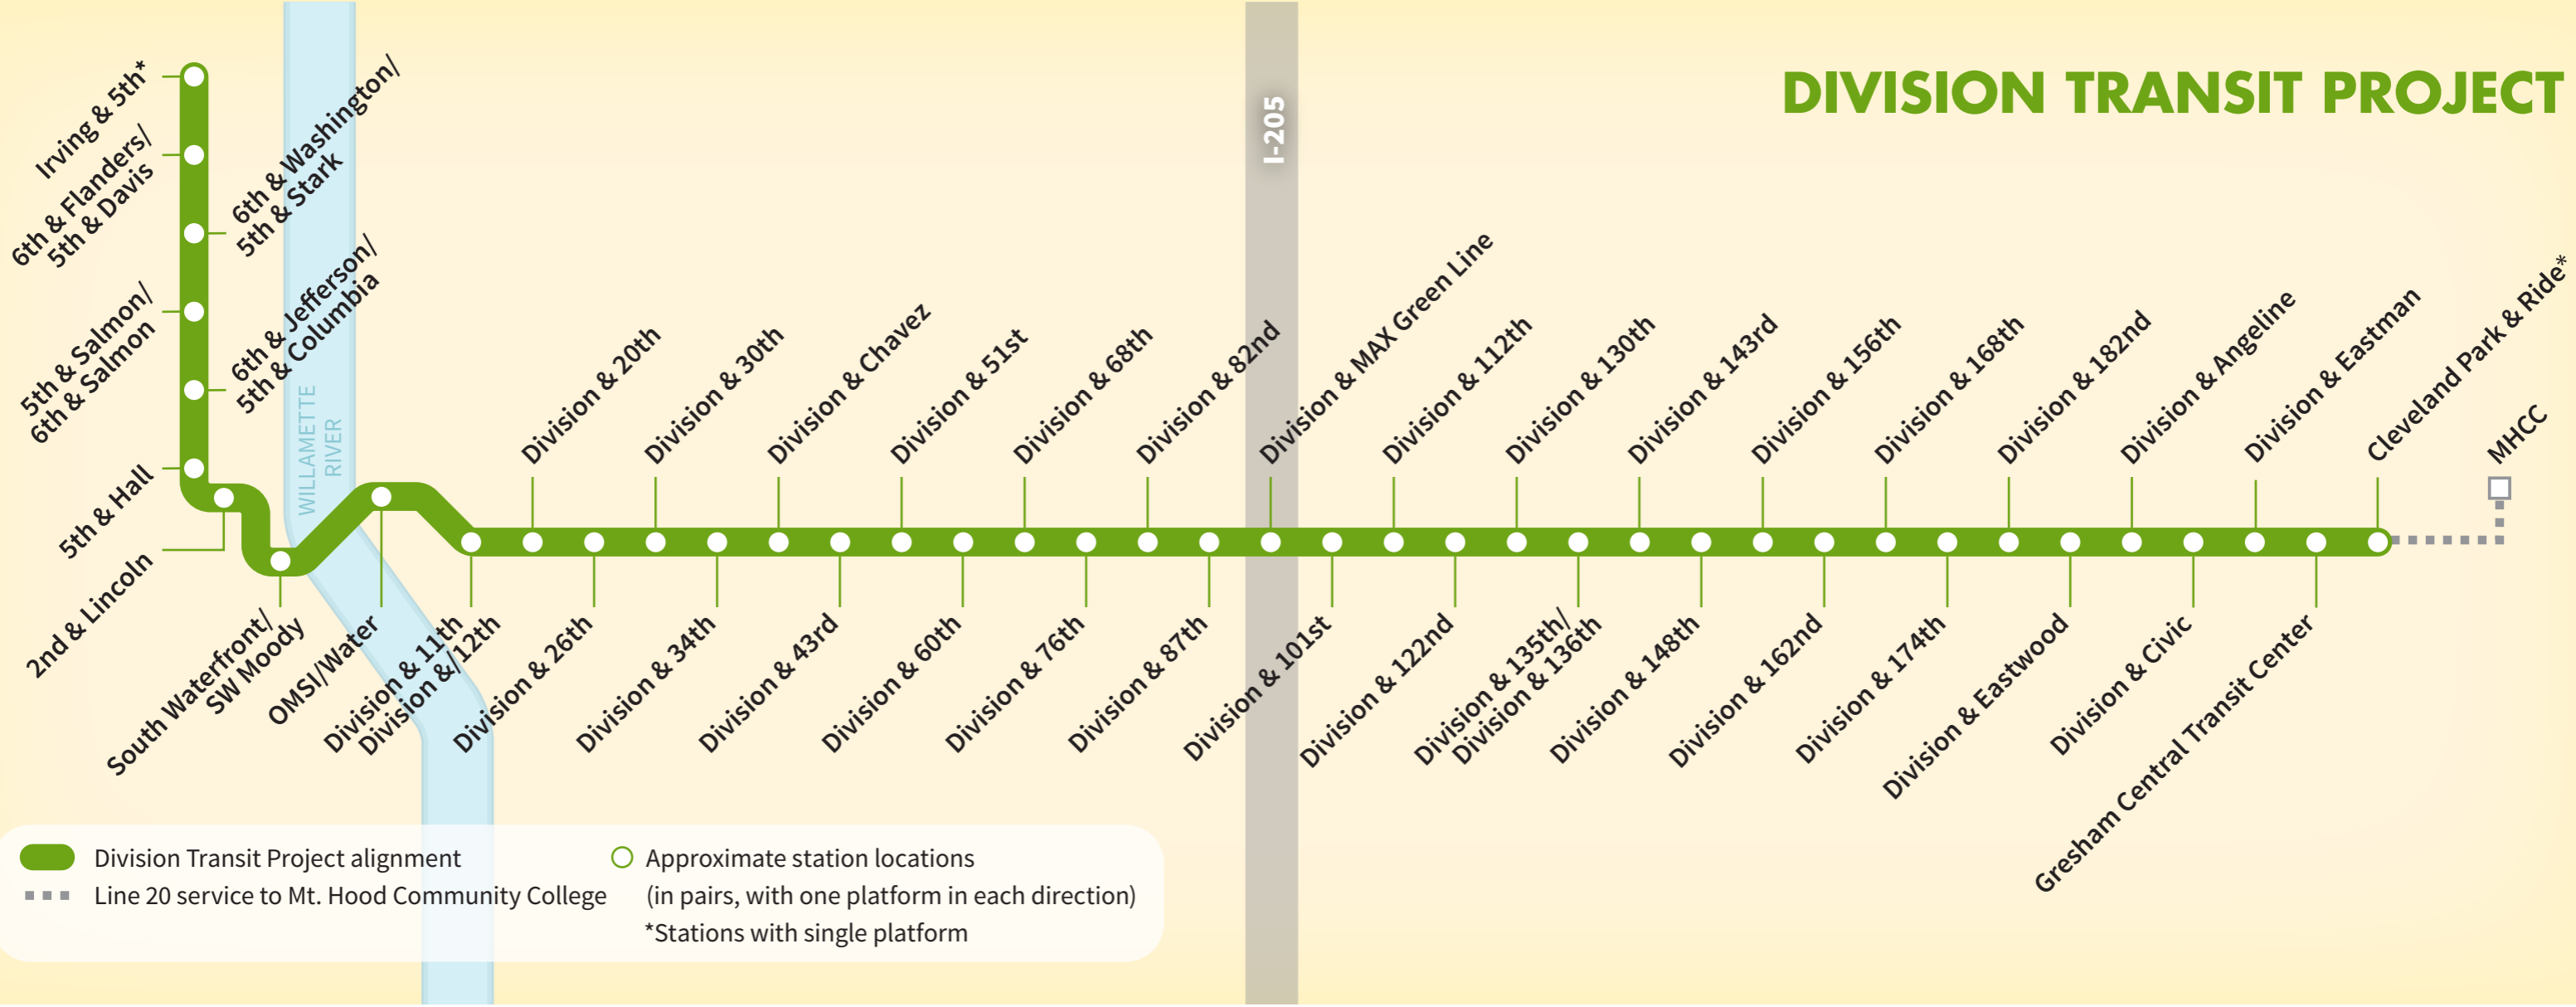

DIVISION TRANSIT PROJECT

- █ Division Transit Project alignment
- Approximate station locations (in pairs, with one platform in each direction)
- - - Line 20 service to Mt. Hood Community College
- (in pairs, with one platform in each direction)

*Stations with single platform