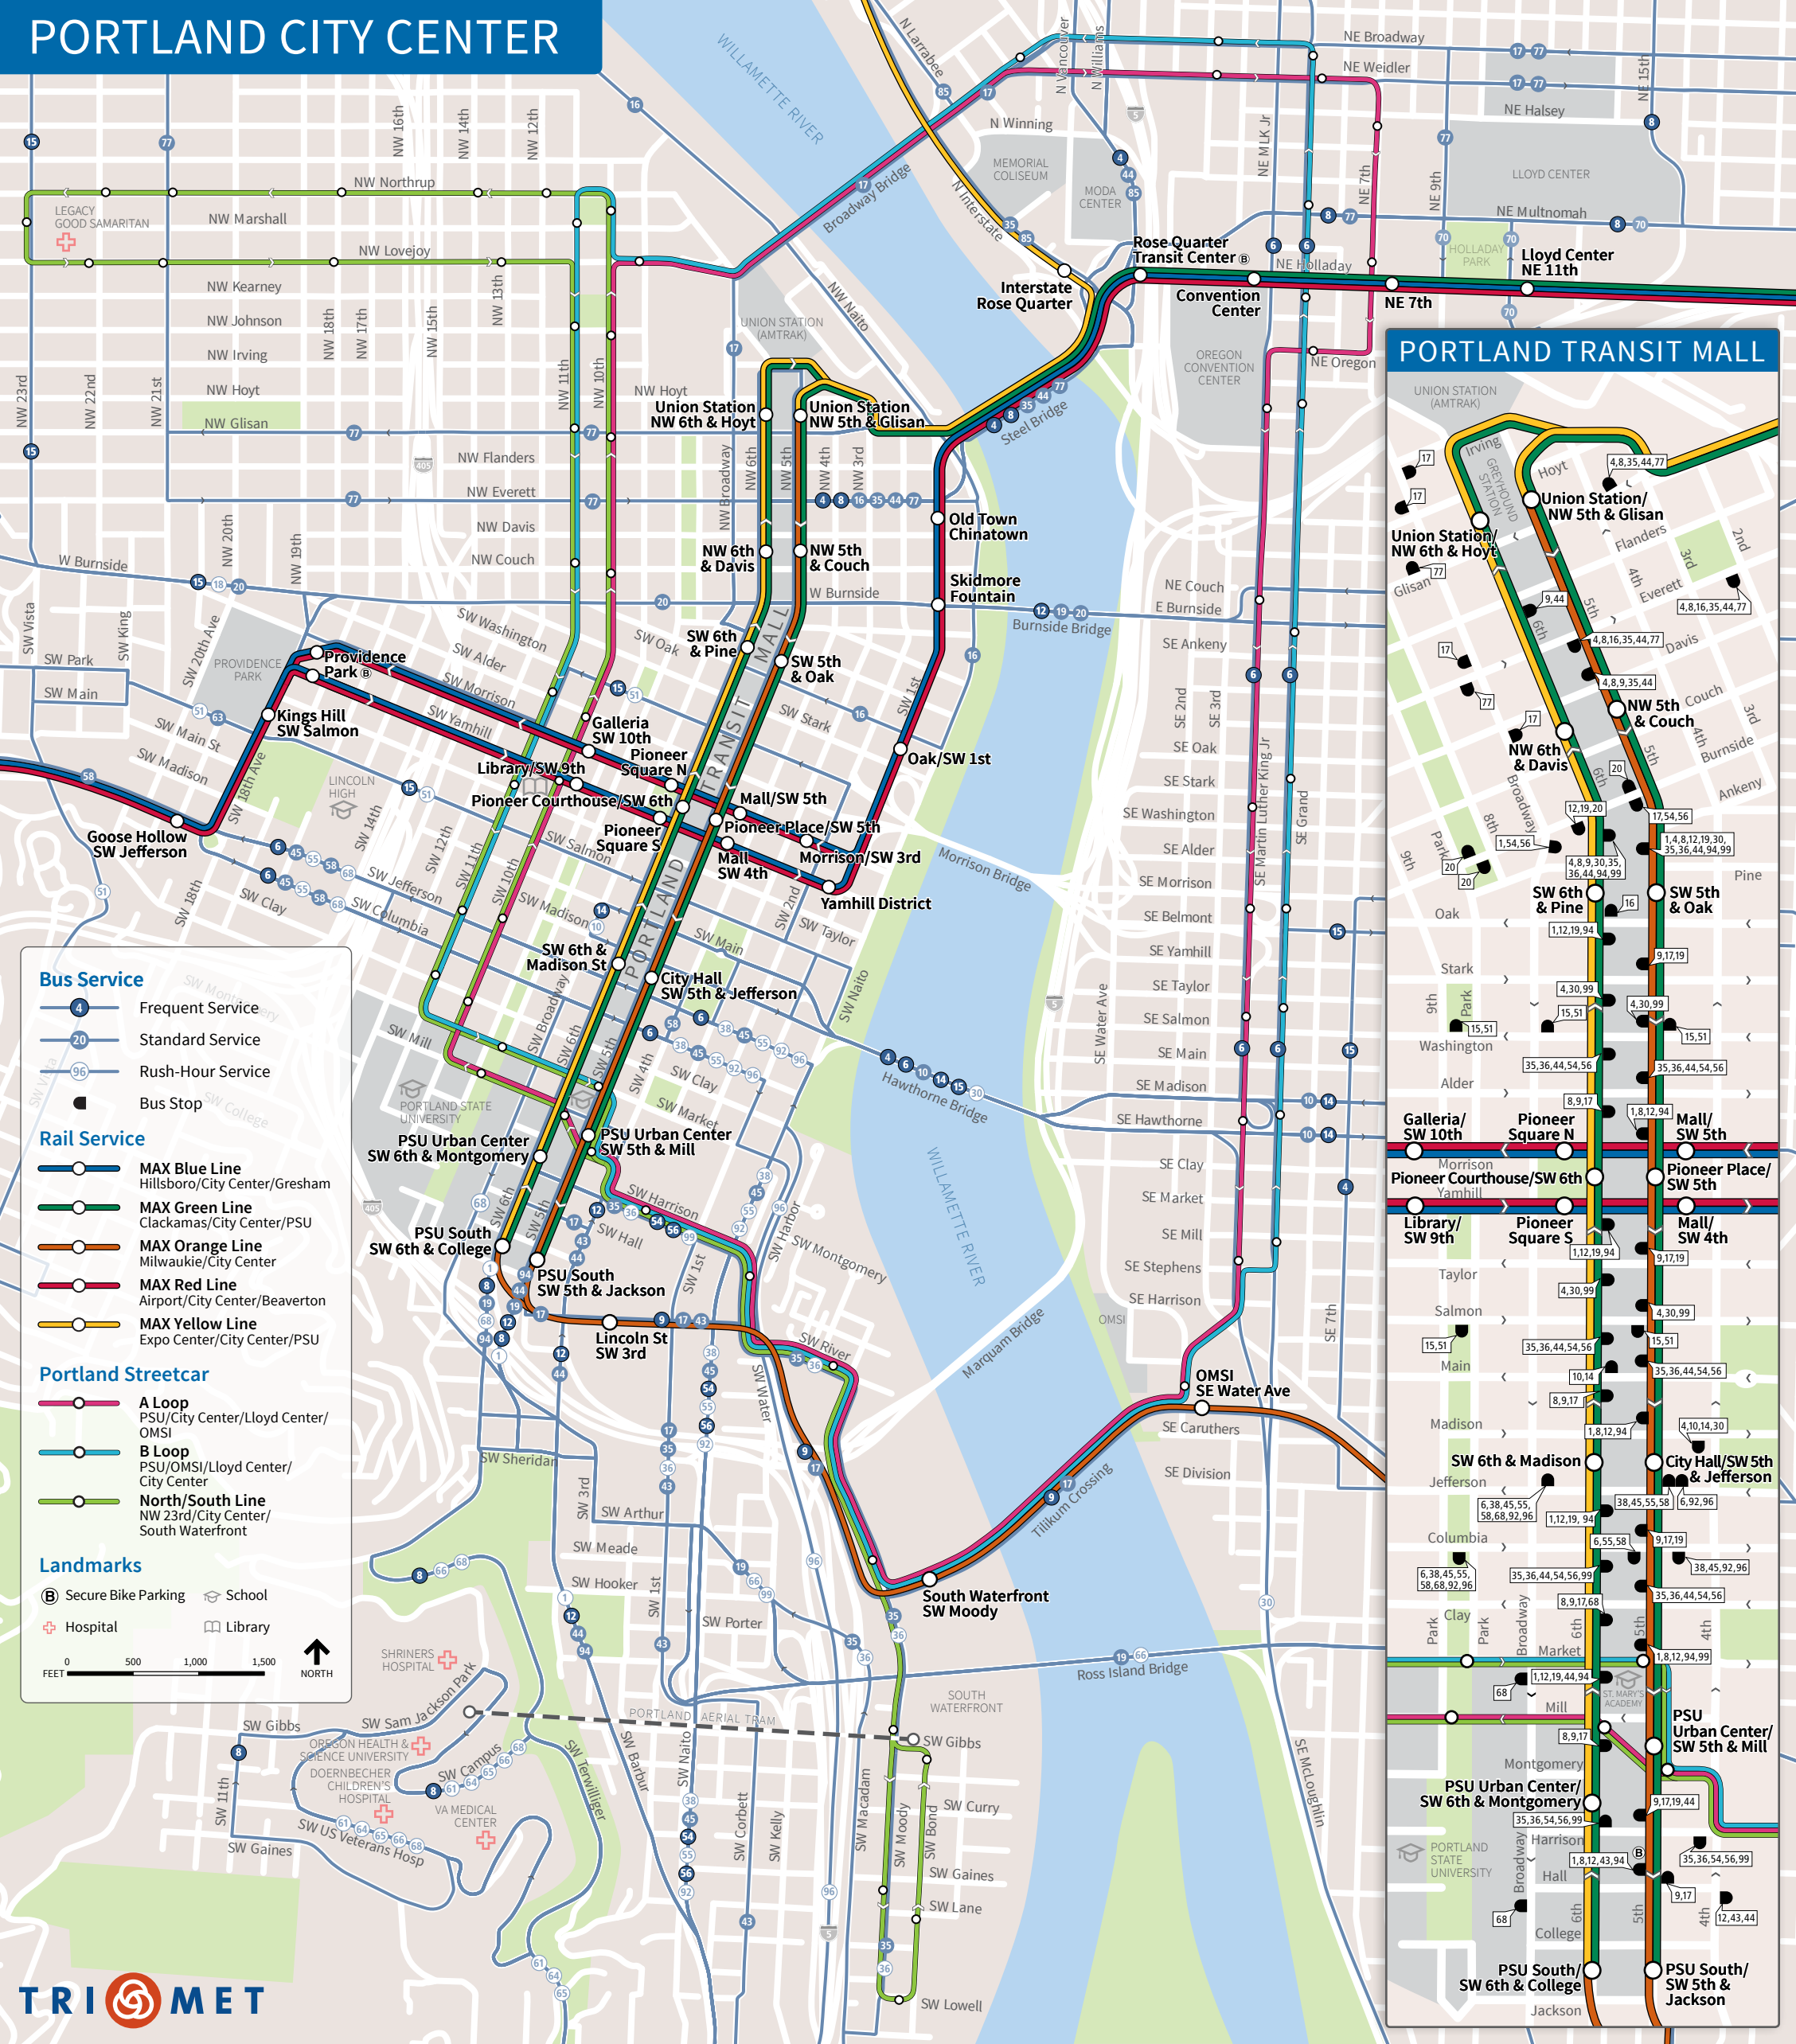

# PORTLAND CITY CENTER

### Rail Service

- MAX Blue Line  
Hillsboro/City Center/Gresham
- MAX Green Line  
Clackamas/City Center/PSU
- MAX Orange Line  
Milwaukie/City Center
- MAX Red Line  
Airport/City Center/Beaverton
- MAX Yellow Line  
Expo Center/City Center/PSU

### Portland Streetcar

- A Loop  
PSU/City Center/Lloyd Center/OMSI
- B Loop  
PSU/OMSI/Lloyd Center/City Center
- North/South Line  
NW 23rd/City Center/South Waterfront

## PORTLAND TRANSIT MALL