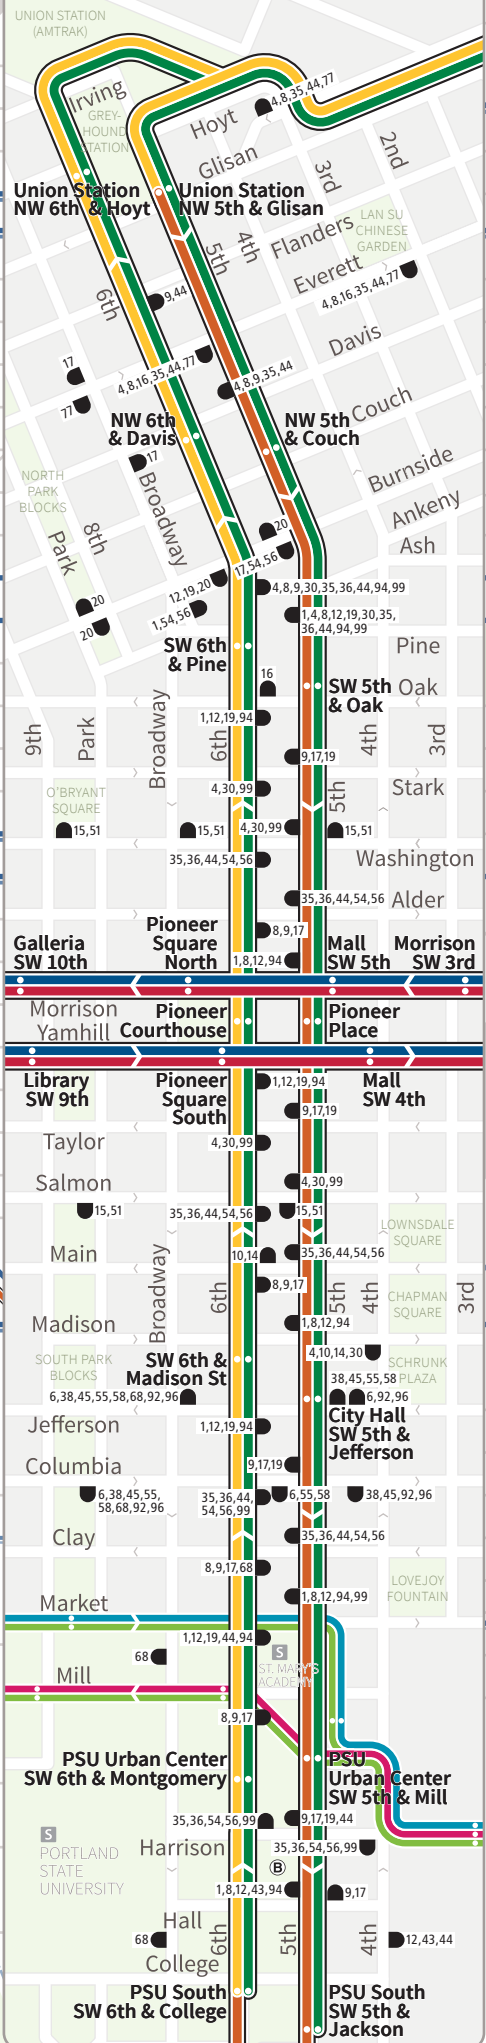

# PORTLAND CITY CENTER

- Bus Service**
- 4 Frequent Service
  - 20 Standard Service
  - 96 Rush-Hour Service
  - Bus Stop

- Rail Service**
- MAX Blue Line  
Hillsboro/City Center/Gresham
  - MAX Green Line  
Clackamas/City Center/PSU
  - MAX Orange Line  
Milwaukie/City Center
  - MAX Red Line  
Airport/City Center/Beaverton
  - MAX Yellow Line  
Expo Center/City Center/PSU

- Portland Streetcar**
- A Loop  
PSU/City Center/Lloyd Center/OMSI
  - B Loop  
PSU/OMSI/Lloyd Center/City Center
  - North South Line  
NW 23rd/City Center/South Waterfront

- Ⓟ Secure Bike Parking
  - 🏫 School
  - 📖 Library
  - 🏥 Hospital
- 0 500 1,000 1,500  
FEET

## PORTLAND TRANSIT MALL

TO MILWAUKIE