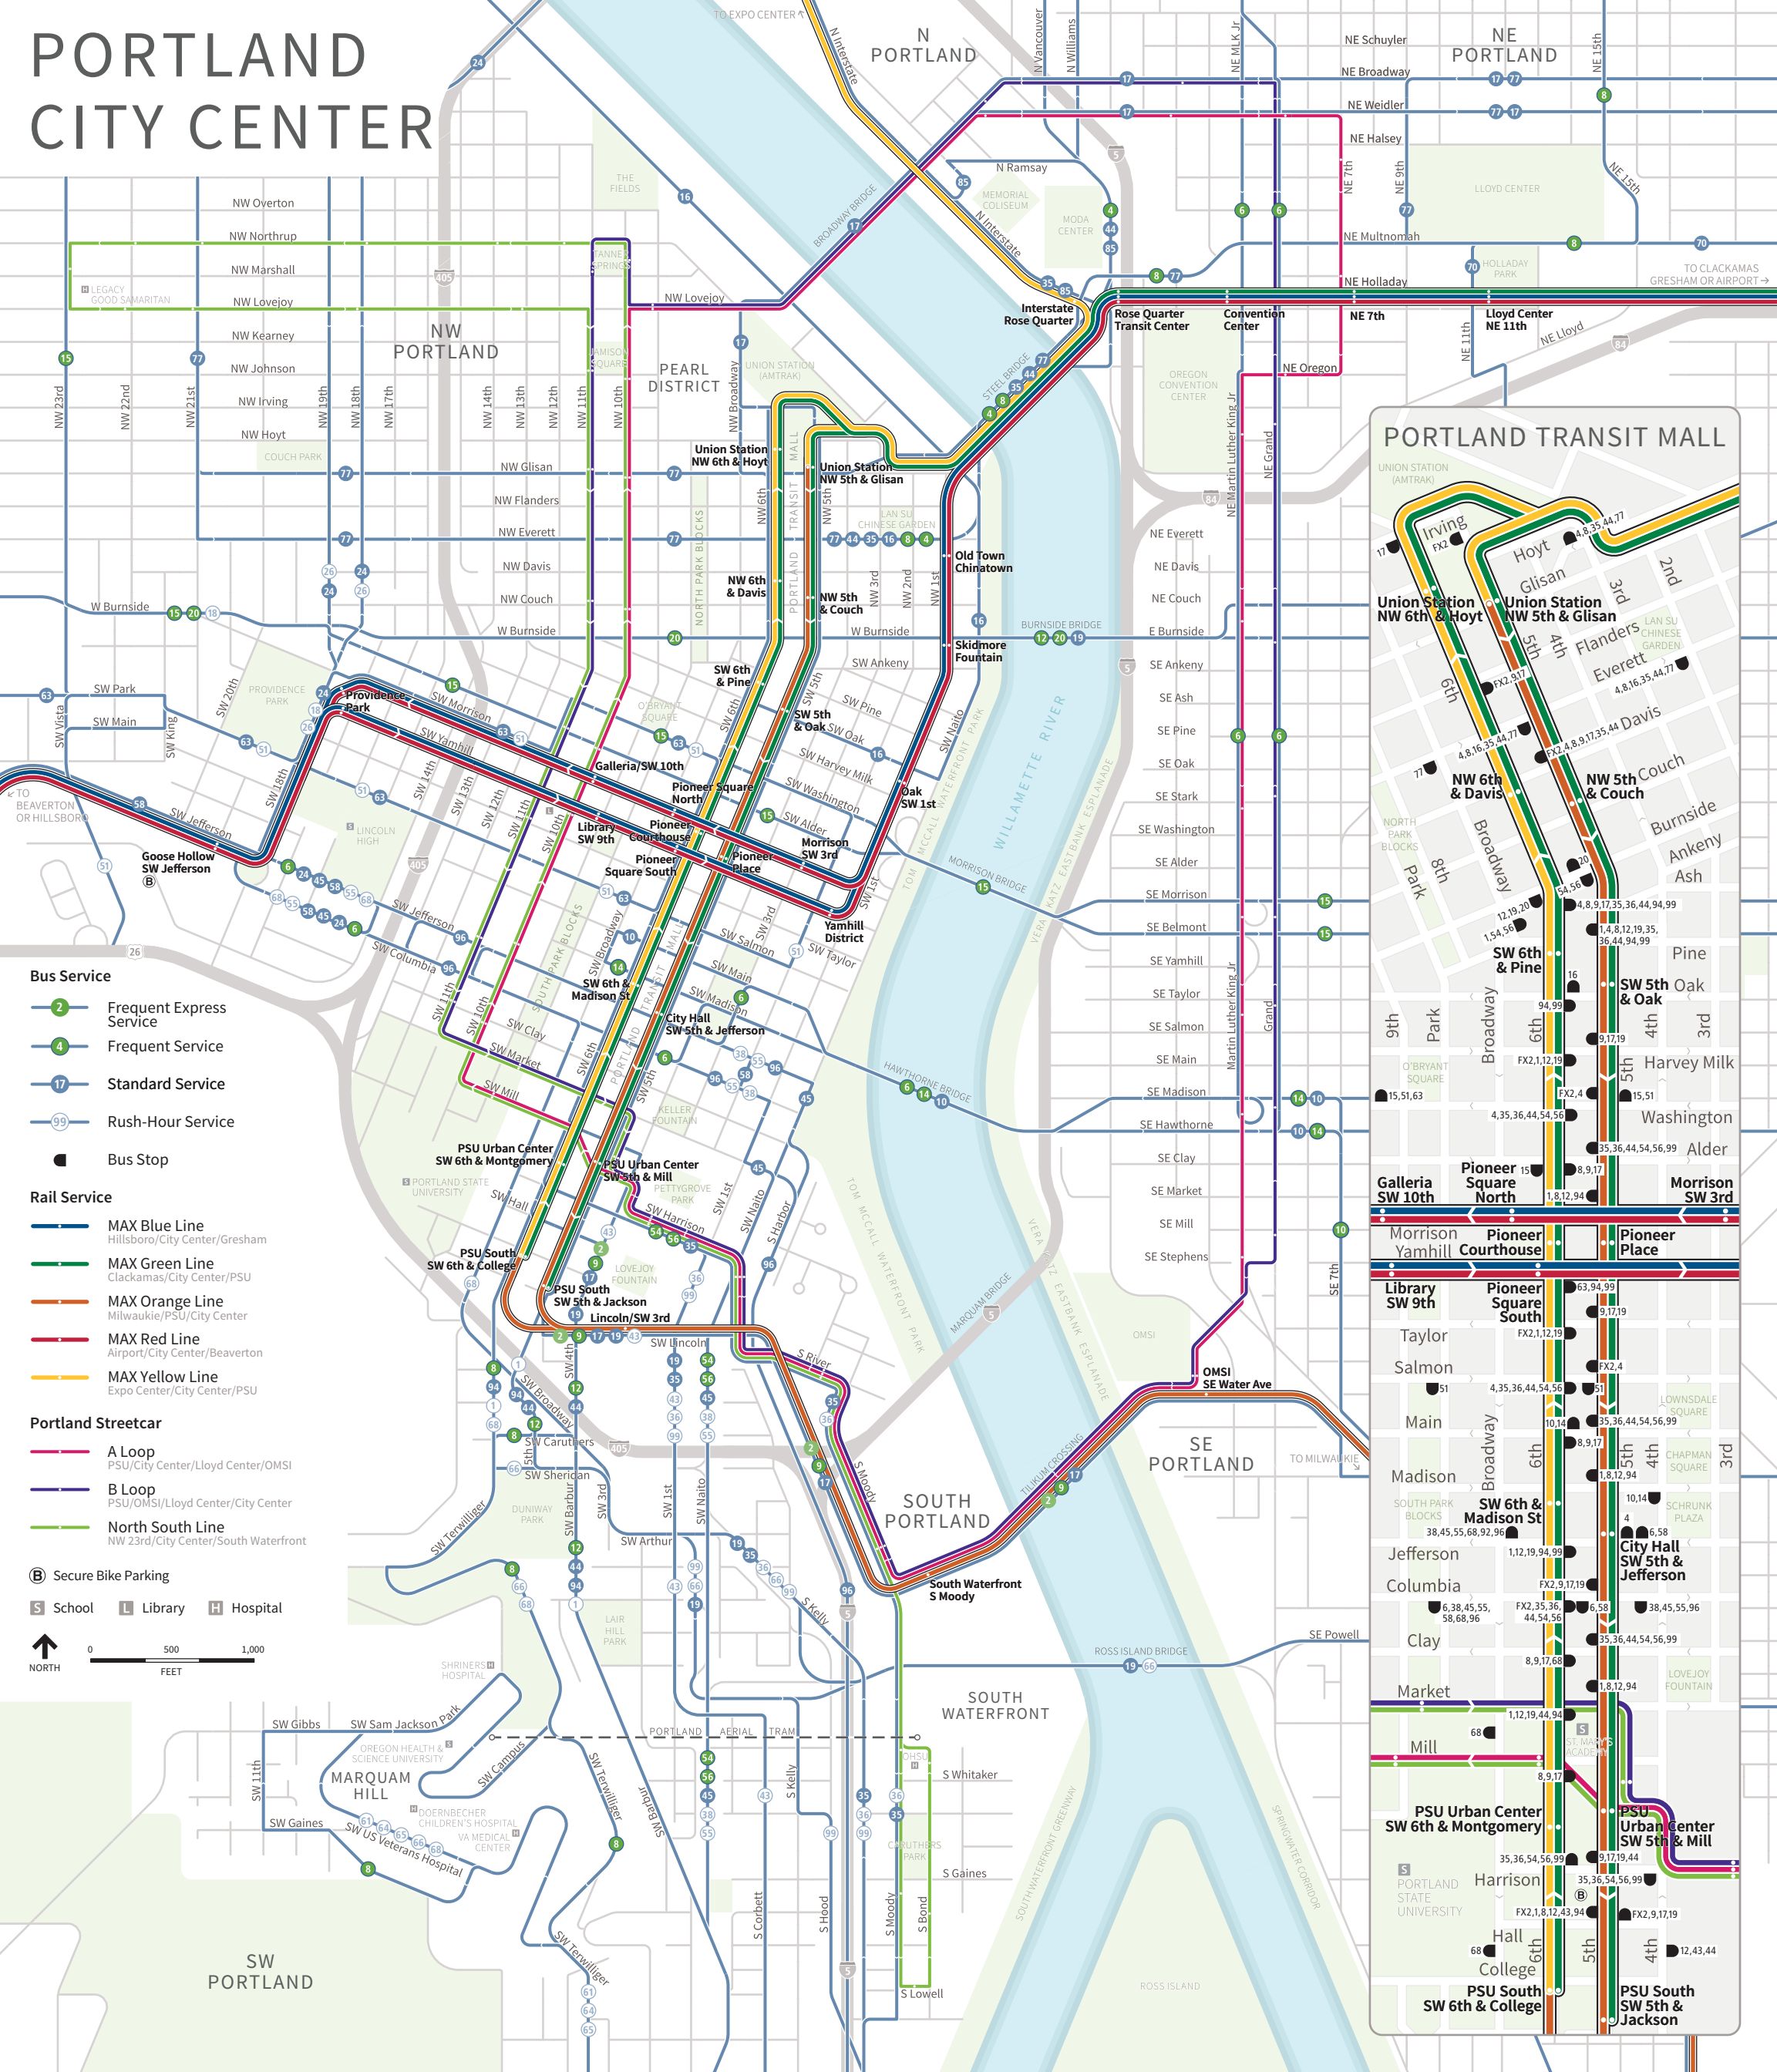

PORTLAND CITY CENTER

- Bus Service**
- 2 Frequent Express Service
 - 4 Frequent Service
 - 17 Standard Service
 - 99 Rush-Hour Service
 - Bus Stop

- Rail Service**
- MAX Blue Line
Hillsboro/City Center/Gresham
 - MAX Green Line
Clackamas/City Center/PSU
 - MAX Orange Line
Milwaukie/PSU/City Center
 - MAX Red Line
Airport/City Center/Beaverton
 - MAX Yellow Line
Expo Center/City Center/PSU

- Portland Streetcar**
- A Loop
PSU/City Center/Lloyd Center/OMSI
 - B Loop
PSU/OMSI/Lloyd Center/City Center
 - North South Line
NW 23rd/City Center/South Waterfront

- Secure Bike Parking (B)
- S School L Library H Hospital
- 0 500 1,000 FEET
- NORTH