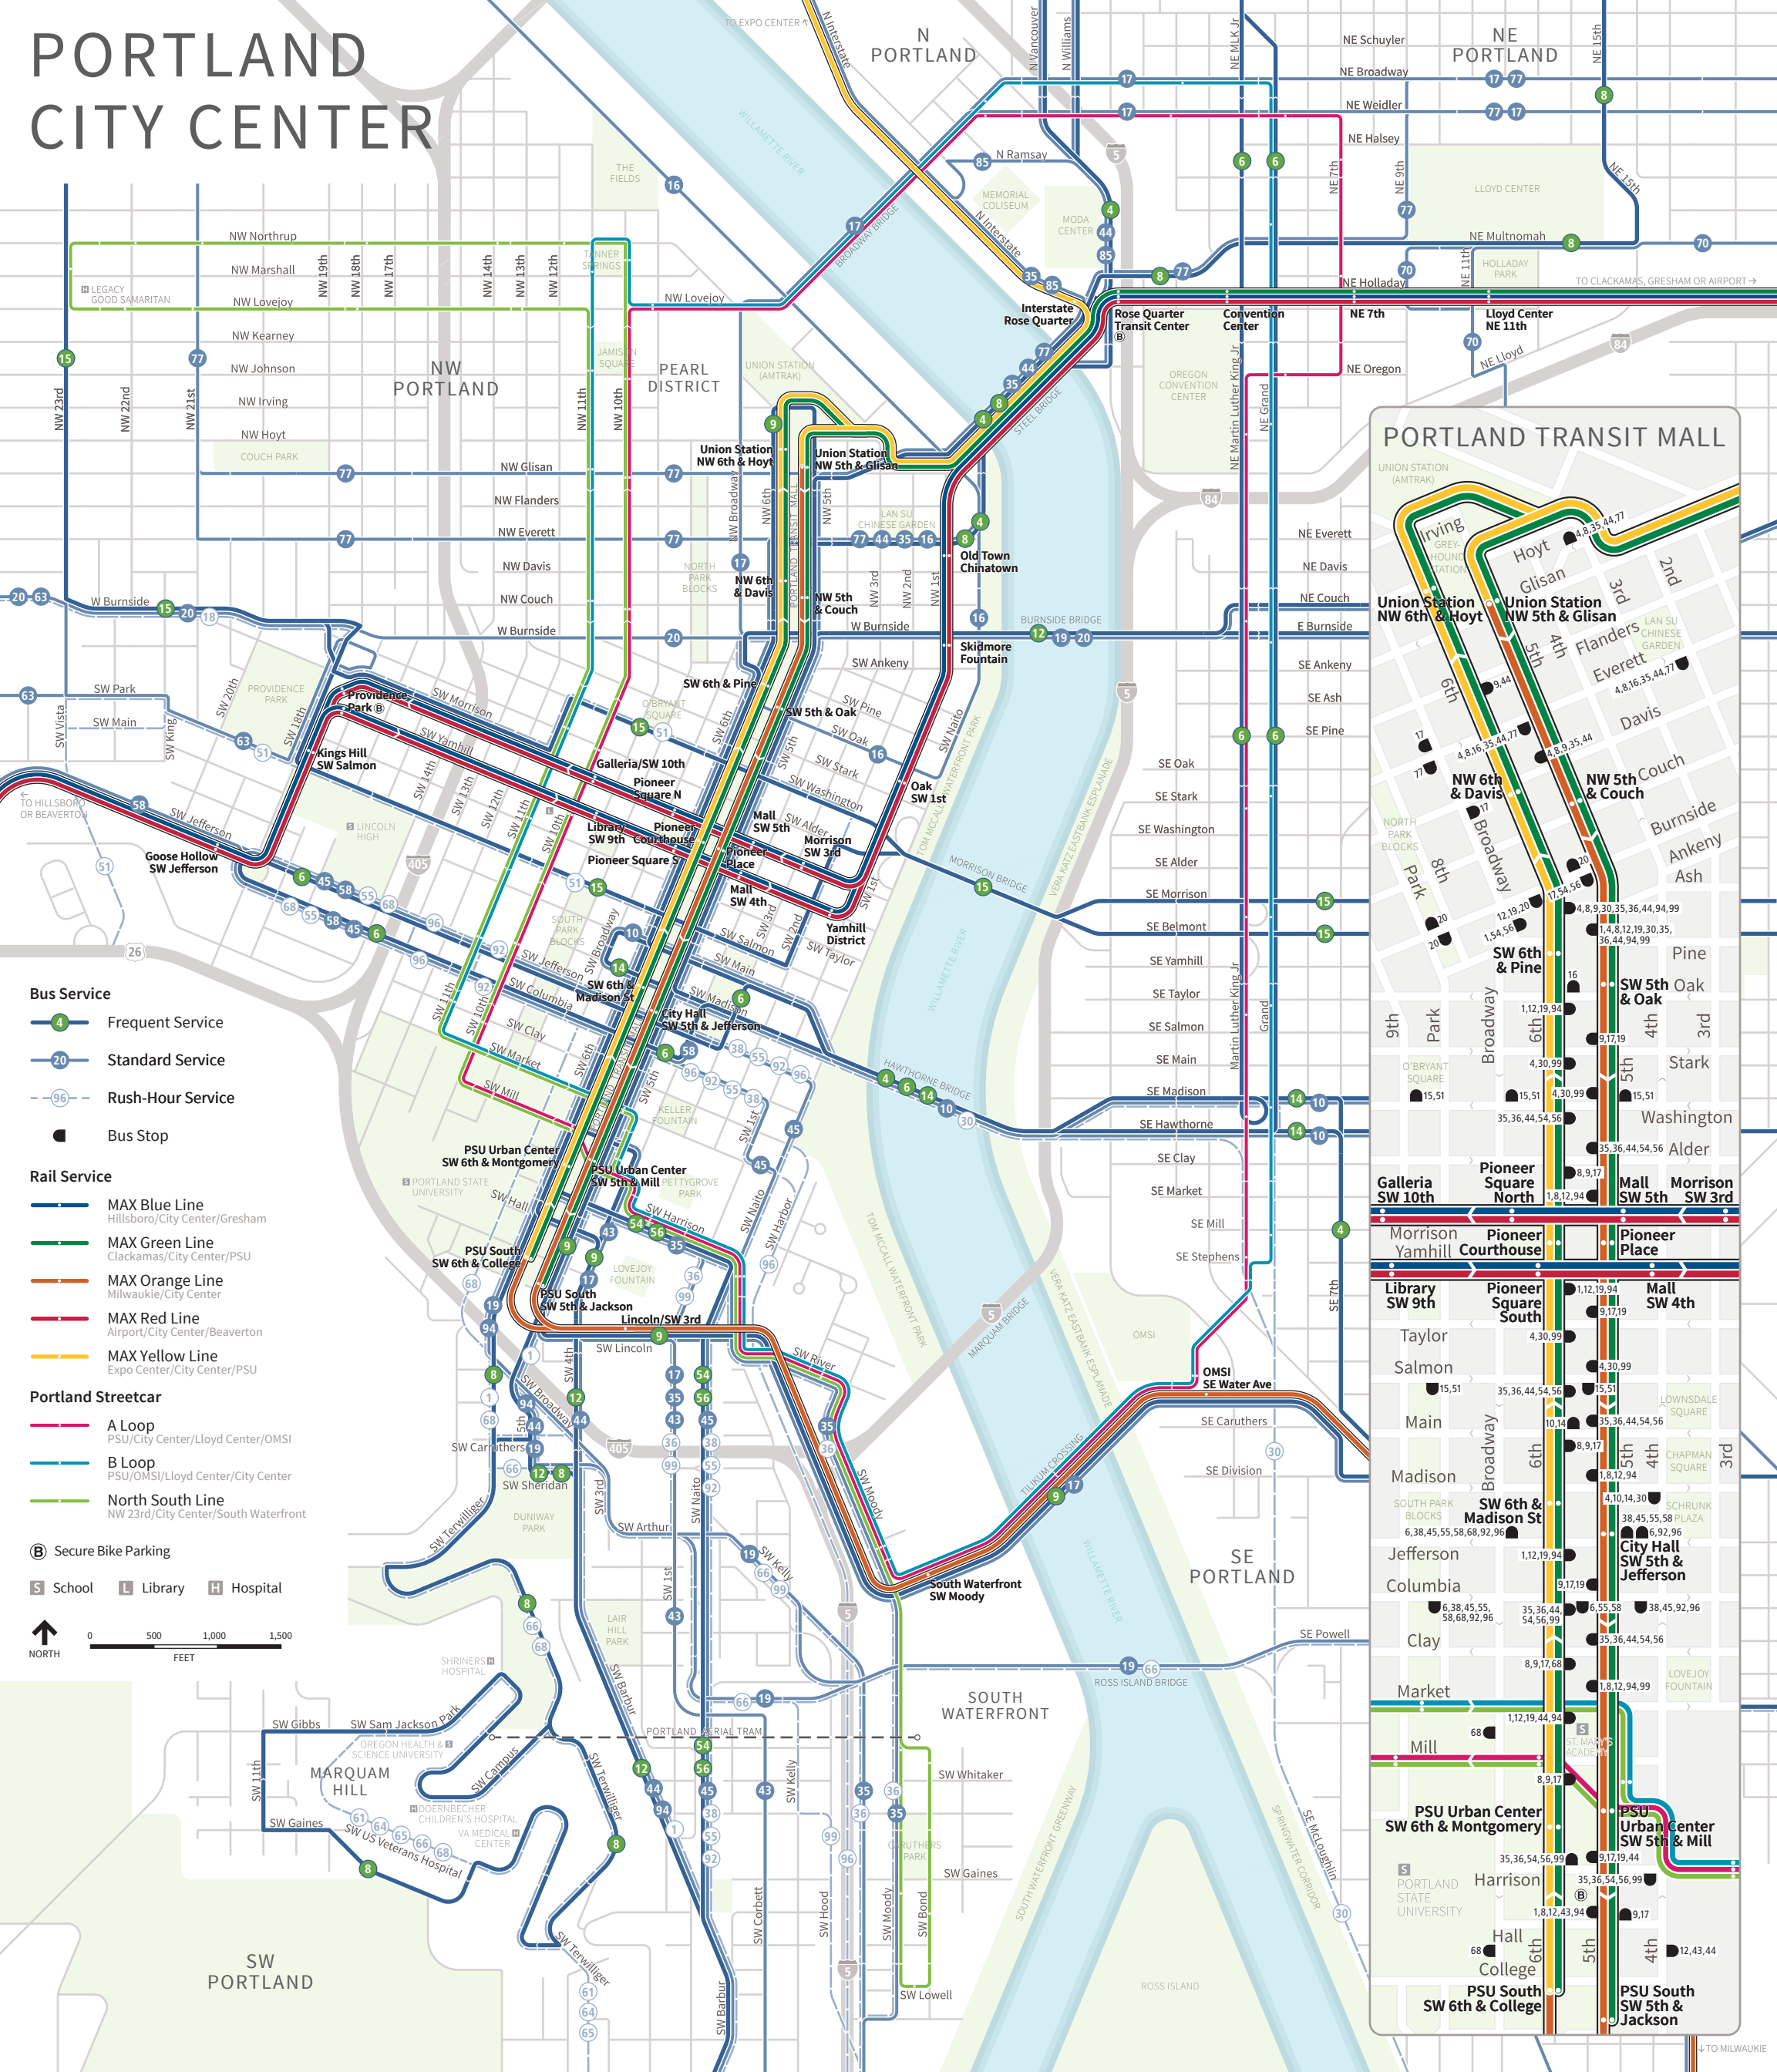

# PORTLAND CITY CENTER

- Bus Service**
- 4 Frequent Service
  - 20 Standard Service
  - 96 Rush-Hour Service
  - Bus Stop

- Rail Service**
- MAX Blue Line  
Hillsboro/City Center/Gresham
  - MAX Green Line  
Clackamas/City Center/PSU
  - MAX Orange Line  
Milwaukie/City Center
  - MAX Red Line  
Airport/City Center/Beaverton
  - MAX Yellow Line  
Expo Center/City Center/PSU

- Portland Streetcar**
- A Loop  
PSU/City Center/Lloyd Center/OMSI
  - B Loop  
PSU/OMSI/Lloyd Center/City Center
  - North South Line  
NW 23rd/City Center/South Waterfront

- Ⓟ Secure Bike Parking
  - 🏫 School
  - 📖 Library
  - 🏥 Hospital
- 0 500 1,000 1,500  
FEET

## PORTLAND TRANSIT MALL

TO MILWAUKIE