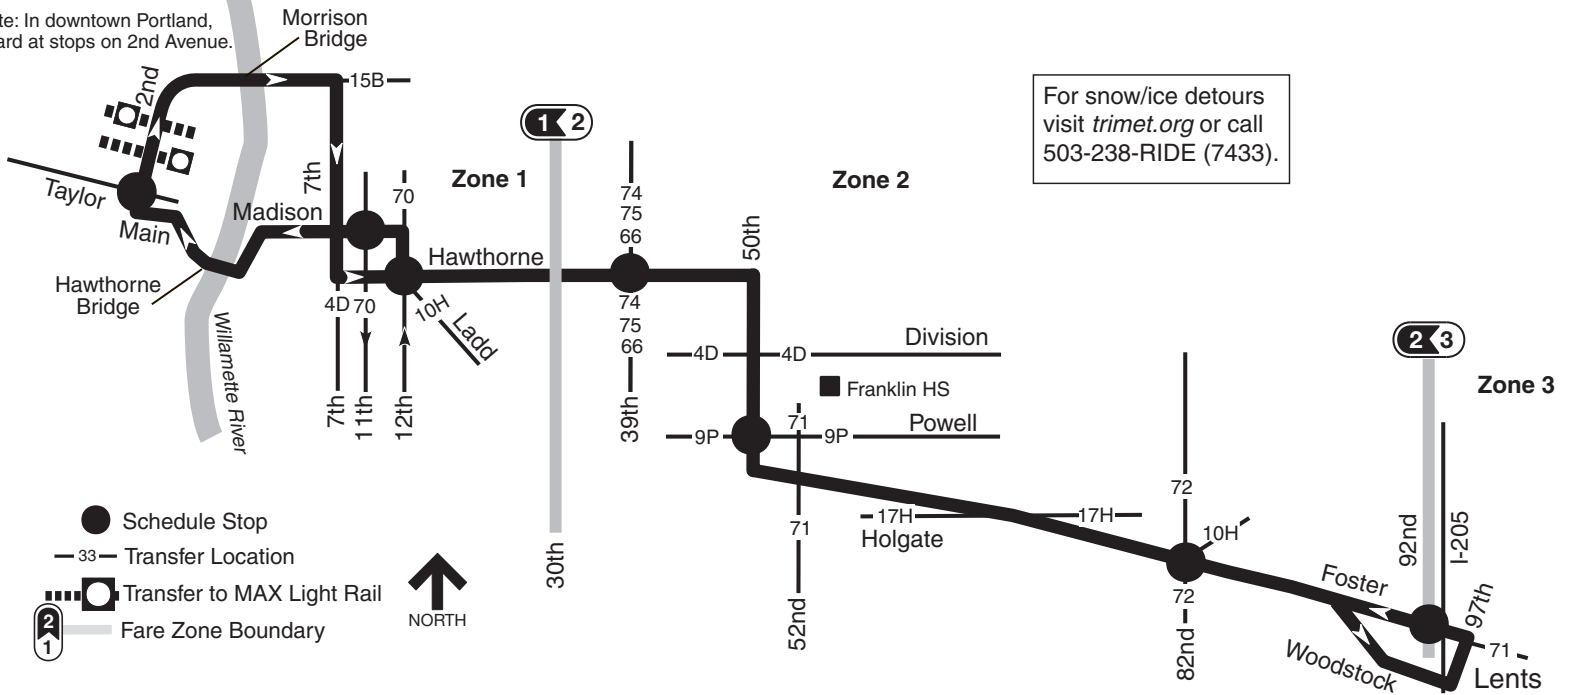

# 14-Hawthorne

Note: In downtown Portland, board at stops on 2nd Avenue.

For snow/ice detours visit [trimet.org](http://trimet.org) or call 503-238-RIDE (7433).

- Schedule Stop
- 33— Transfer Location
- Transfer to MAX Light Rail
- 1 2 Fare Zone Boundary