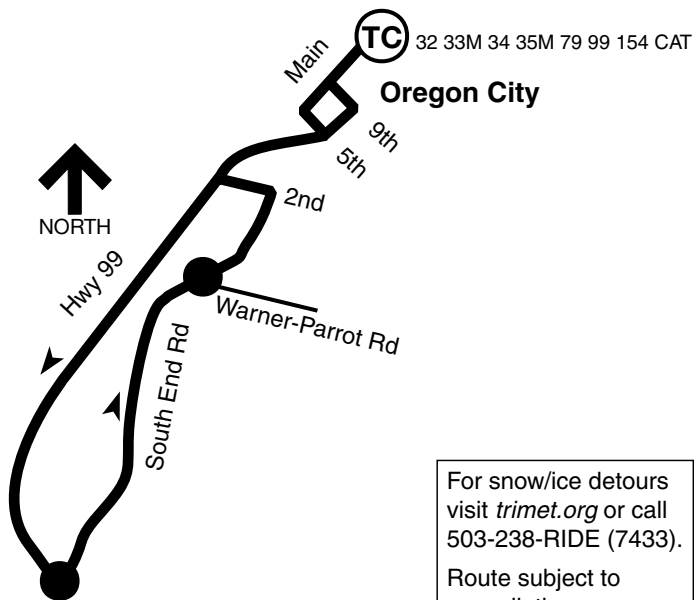

# 153-South End Rd Loop

Travels only within Fare Zone 3

● Schedule Stop

— 33 — Transfer Location

ⓐ Transit Center

For snow/ice detours visit [trimet.org](http://trimet.org) or call 503-238-RIDE (7433).  
Route subject to cancellation.