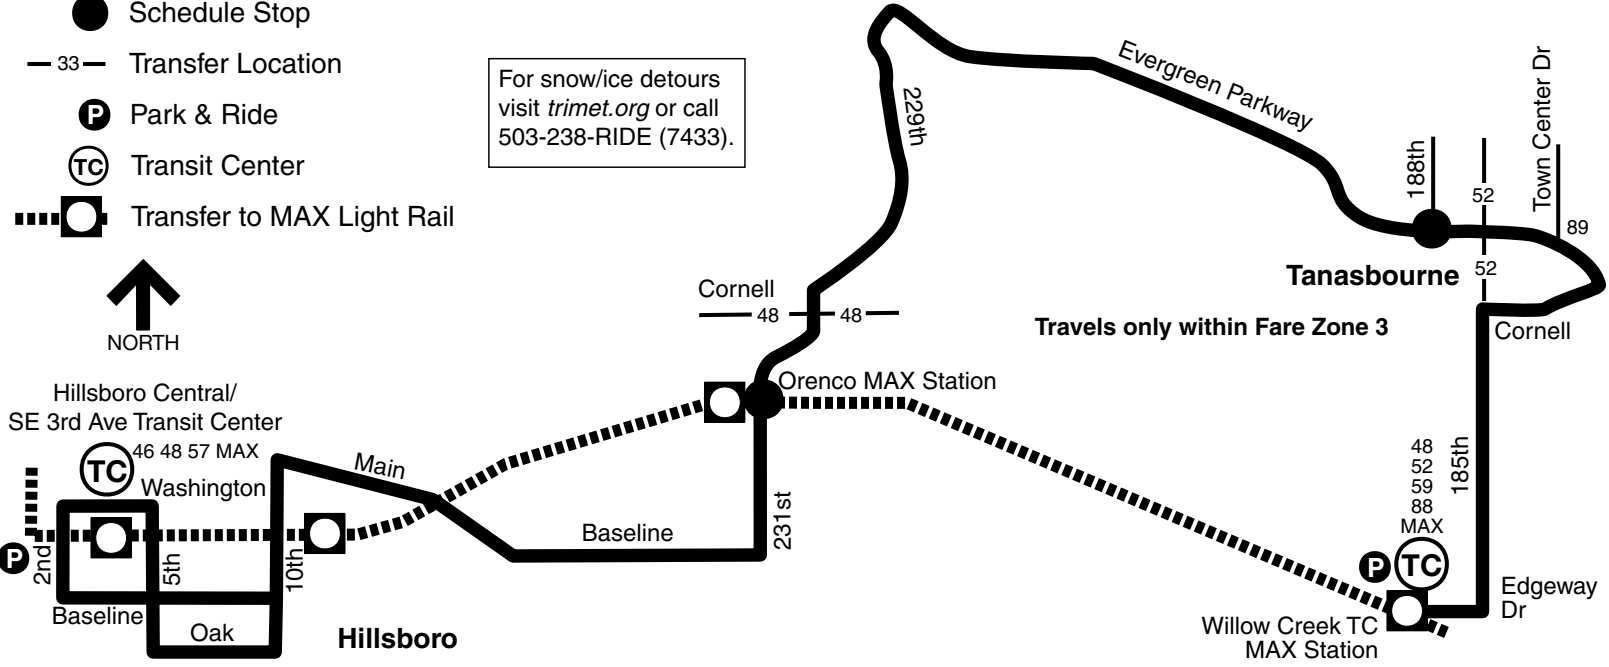

47-Baseline/Evergreen

- Schedule Stop
- 33 — Transfer Location
- P Park & Ride
- TC Transit Center
- Transfer to MAX Light Rail

For snow/ice detours visit trimet.org or call 503-238-RIDE (7433).

Travels only within Fare Zone 3