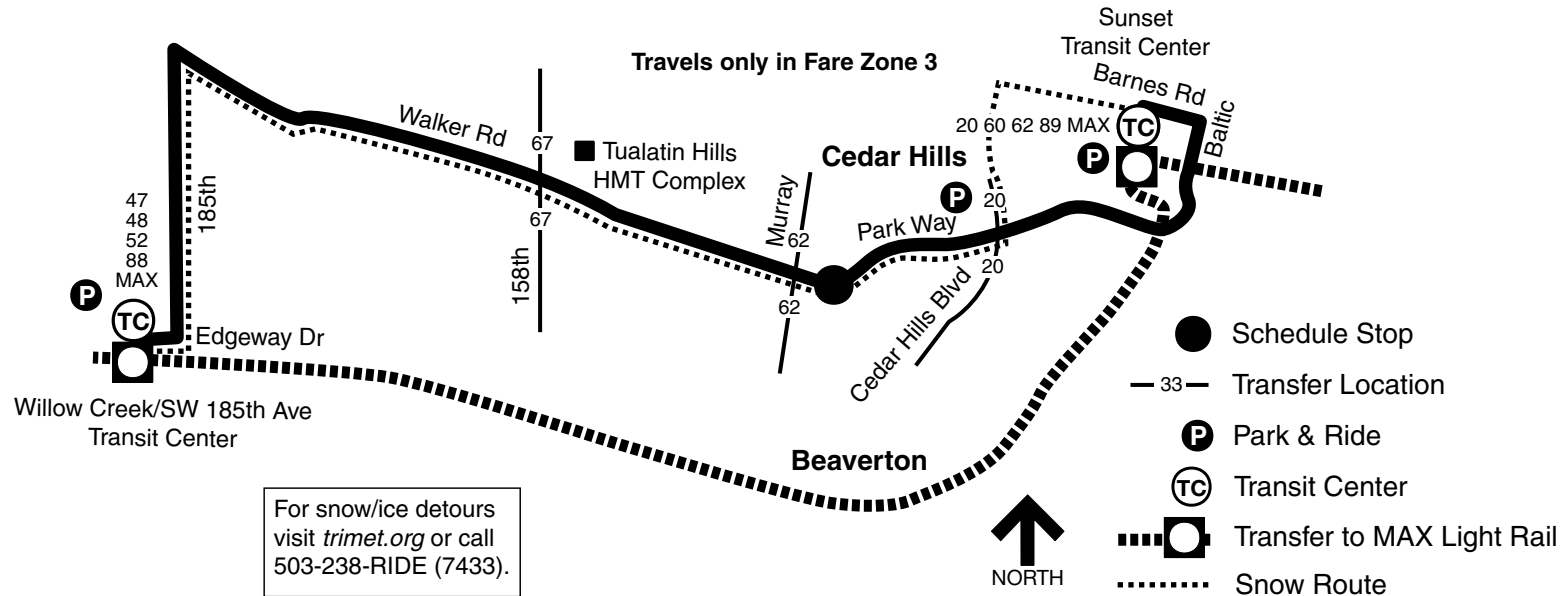

59-Walker/Park Way

Travels only in Fare Zone 3

For snow/ice detours visit trimet.org or call 503-238-RIDE (7433).