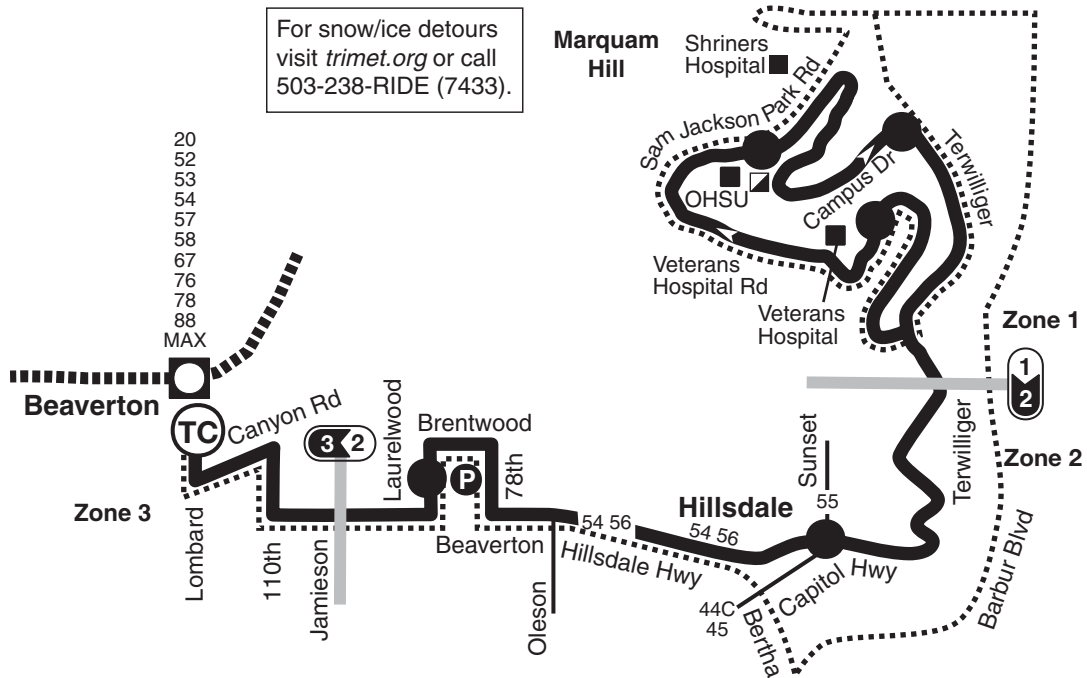

61-Marquam Hill/Beaverton Transit Center

For snow/ice detours visit trimet.org or call 503-238-RIDE (7433).

- Schedule Stop
- Transfer Location
- Park & Ride
- Transit Center
- Transfer to MAX Light Rail
- Fare Zone Boundary
- Portland Aerial Tram
- Snow Route