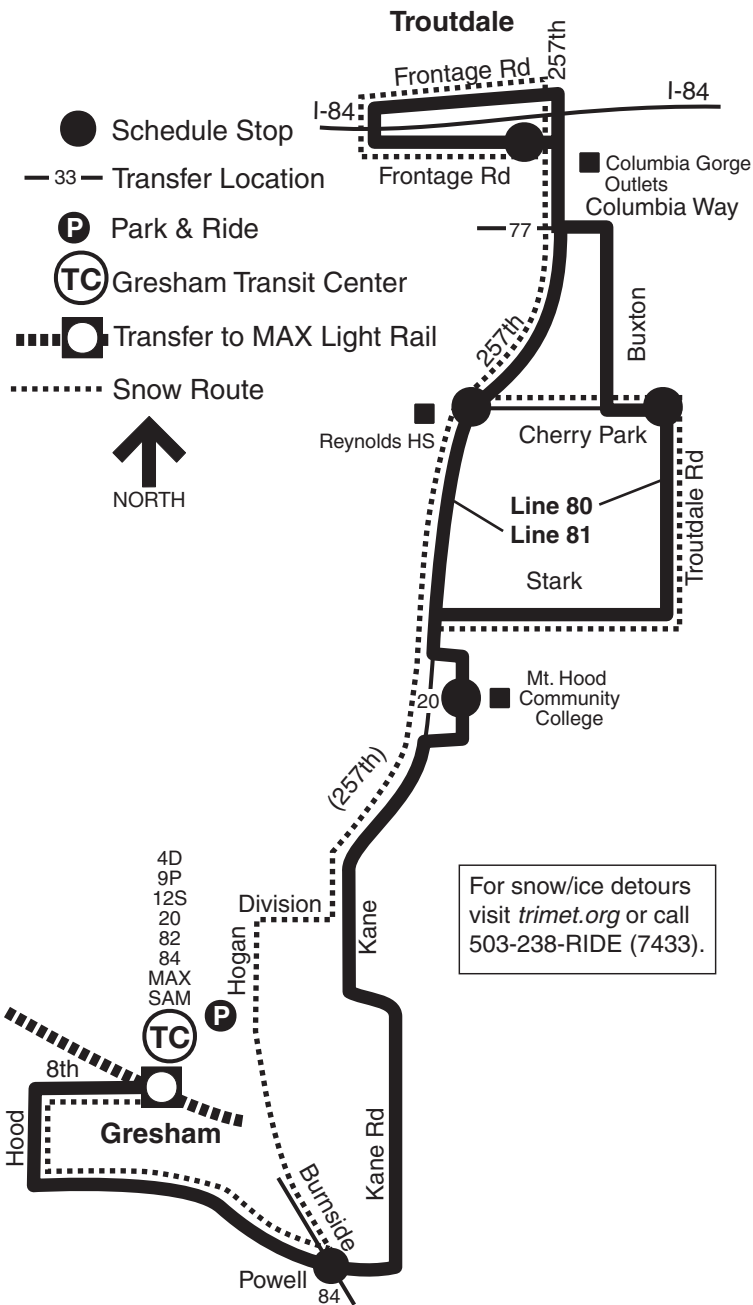

80-Kane Rd/Troutdale Rd

81-Kane Rd/257th Ave

For snow/ice detours visit trimet.org or call 503-238-RIDE (7433).

Travels only within Fare Zone 3