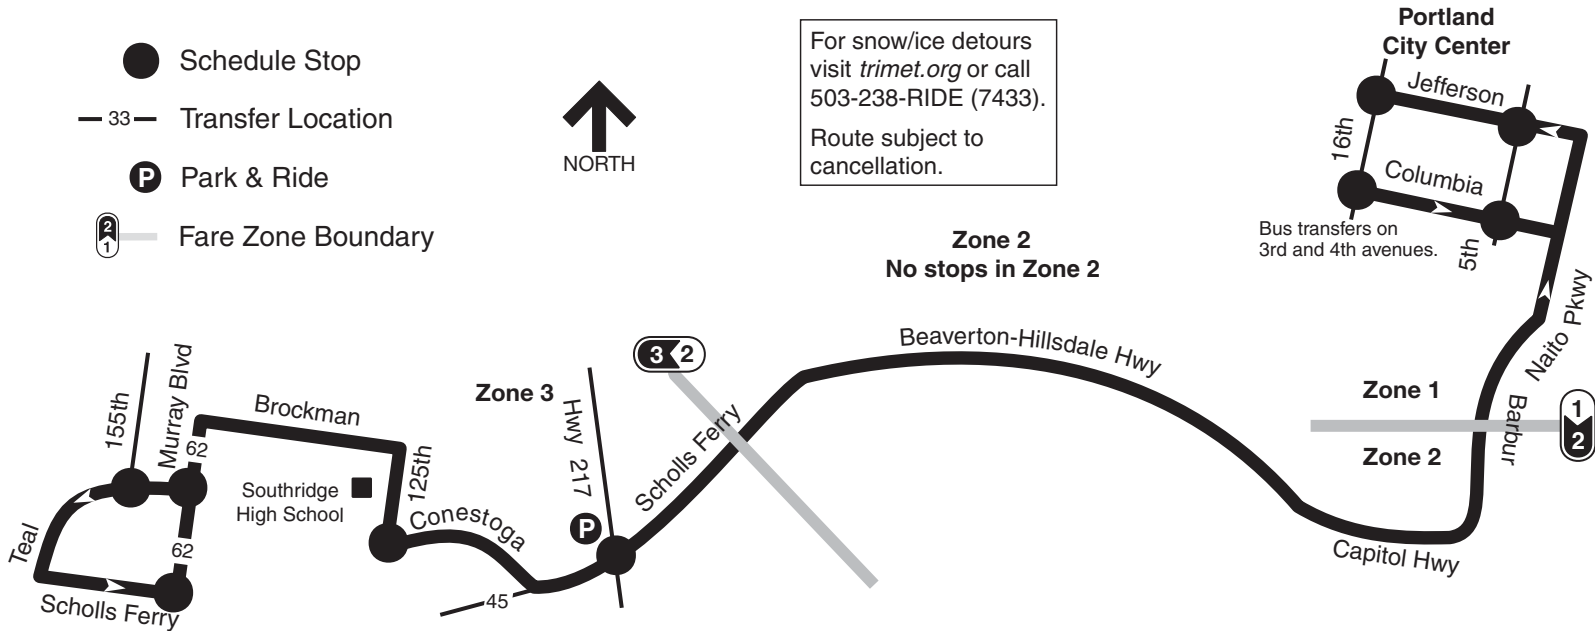

92-South Beaverton Express

● Schedule Stop

— 33 — Transfer Location

P Park & Ride

2
1 Fare Zone Boundary

For snow/ice detours visit trimet.org or call 503-238-RIDE (7433).
Route subject to cancellation.

Zone 2
No stops in Zone 2

Bus transfers on 3rd and 4th avenues.

Zone 1
Zone 2