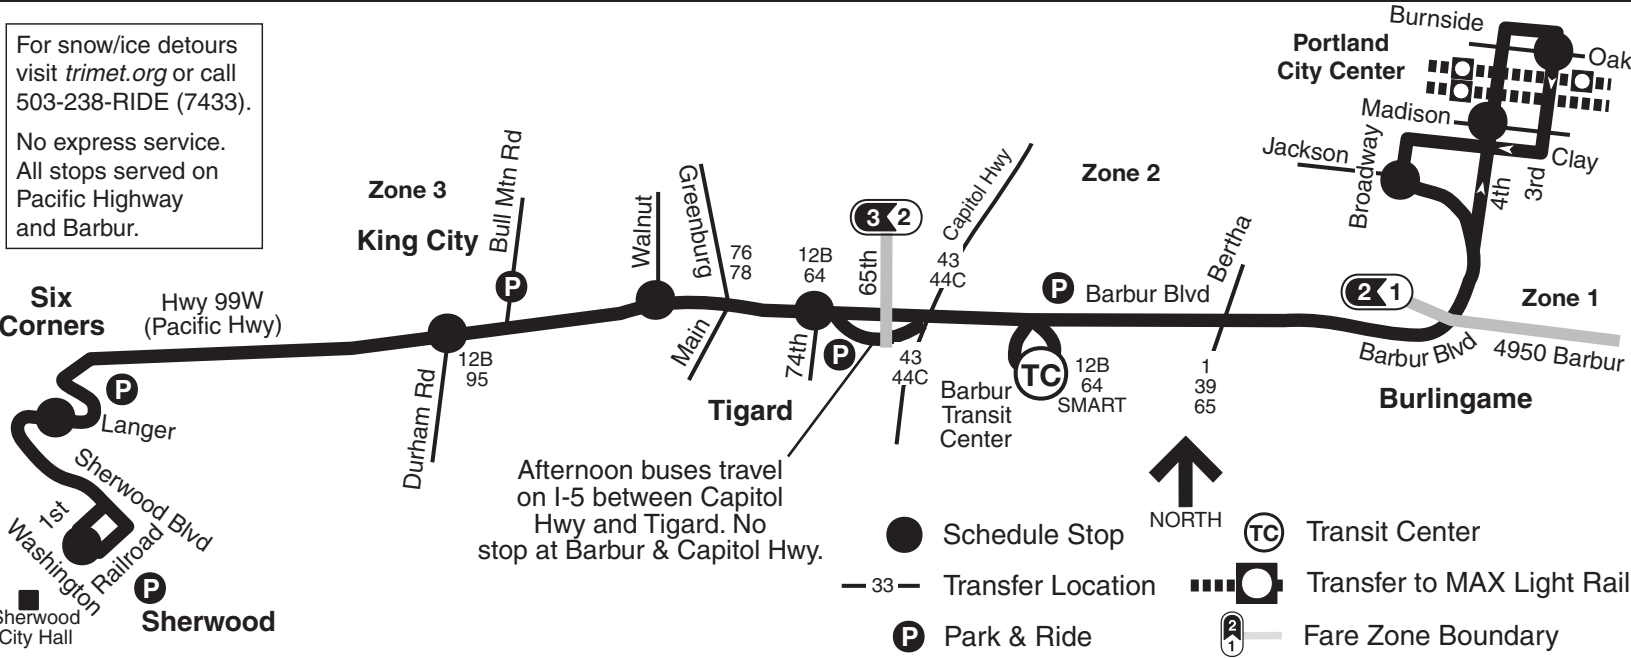

94-Sherwood/Pacific Hwy Express

For snow/ice detours visit trimet.org or call 503-238-RIDE (7433).

No express service. All stops served on Pacific Highway and Barbur.

Afternoon buses travel on I-5 between Capitol Hwy and Tigard. No stop at Barbur & Capitol Hwy.

- Schedule Stop
- 33 — Transfer Location
- Ⓟ Park & Ride
- Ⓢ NORTH
- Ⓢ TC Transit Center
- Ⓢ Transfer to MAX Light Rail
- Ⓢ Fare Zone Boundary