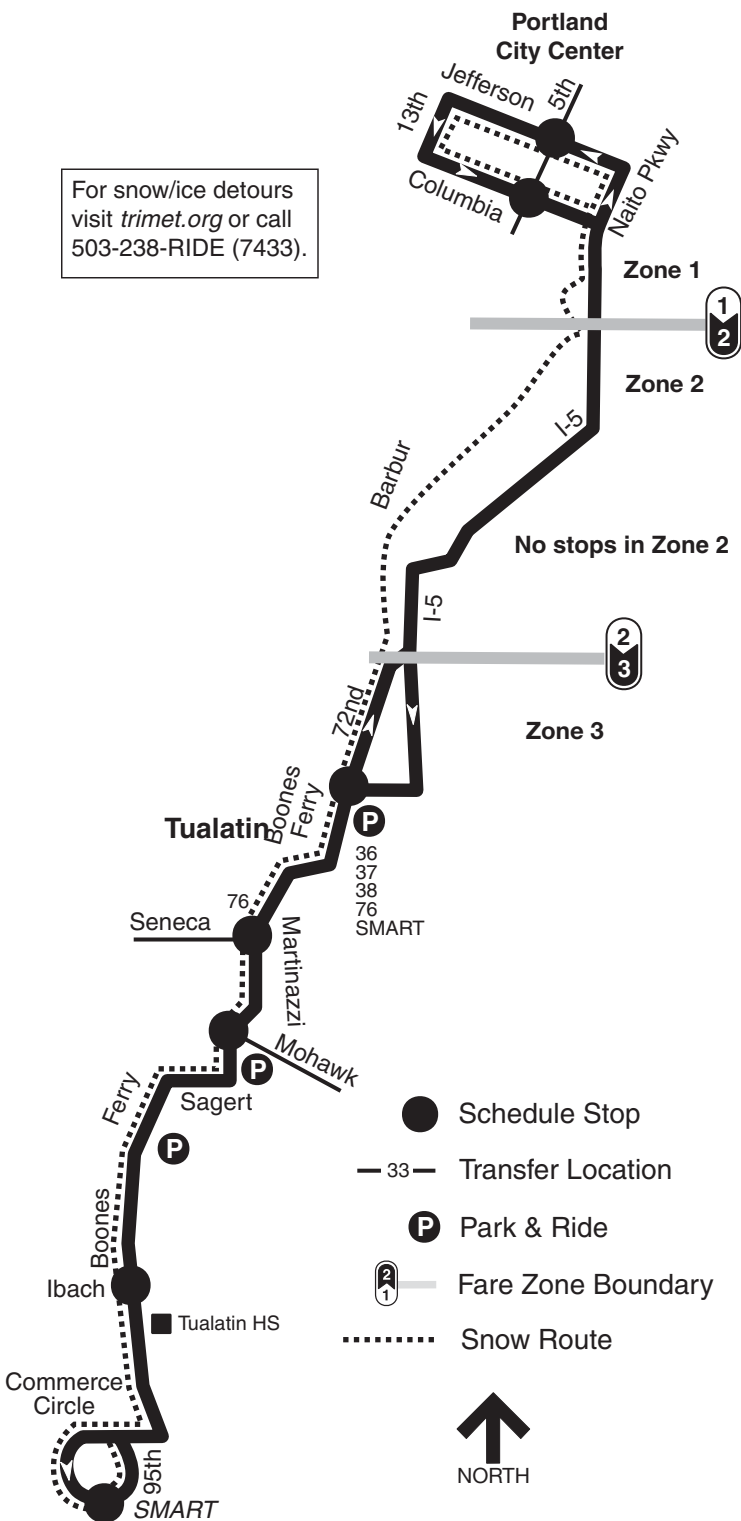

96-Tualatin/I-5

For snow/ice detours visit trimet.org or call 503-238-RIDE (7433).

Portland City Center

13th
Jefferson
5th
Columbia
Naito Pkwy

Zone 1

1
2

Zone 2

No stops in Zone 2

2
3

Zone 3

Tualatin

Boones Ferry
72nd

36
37
38
76
SMART

Seneca

76
Martinazzi
Mohawk

Sagert

Ferry

Boones
Ibach

Tualatin HS

Commerce Circle

95th
SMART

● Schedule Stop

— 33 — Transfer Location

Ⓟ Park & Ride

1 2 Fare Zone Boundary

..... Snow Route

NORTH