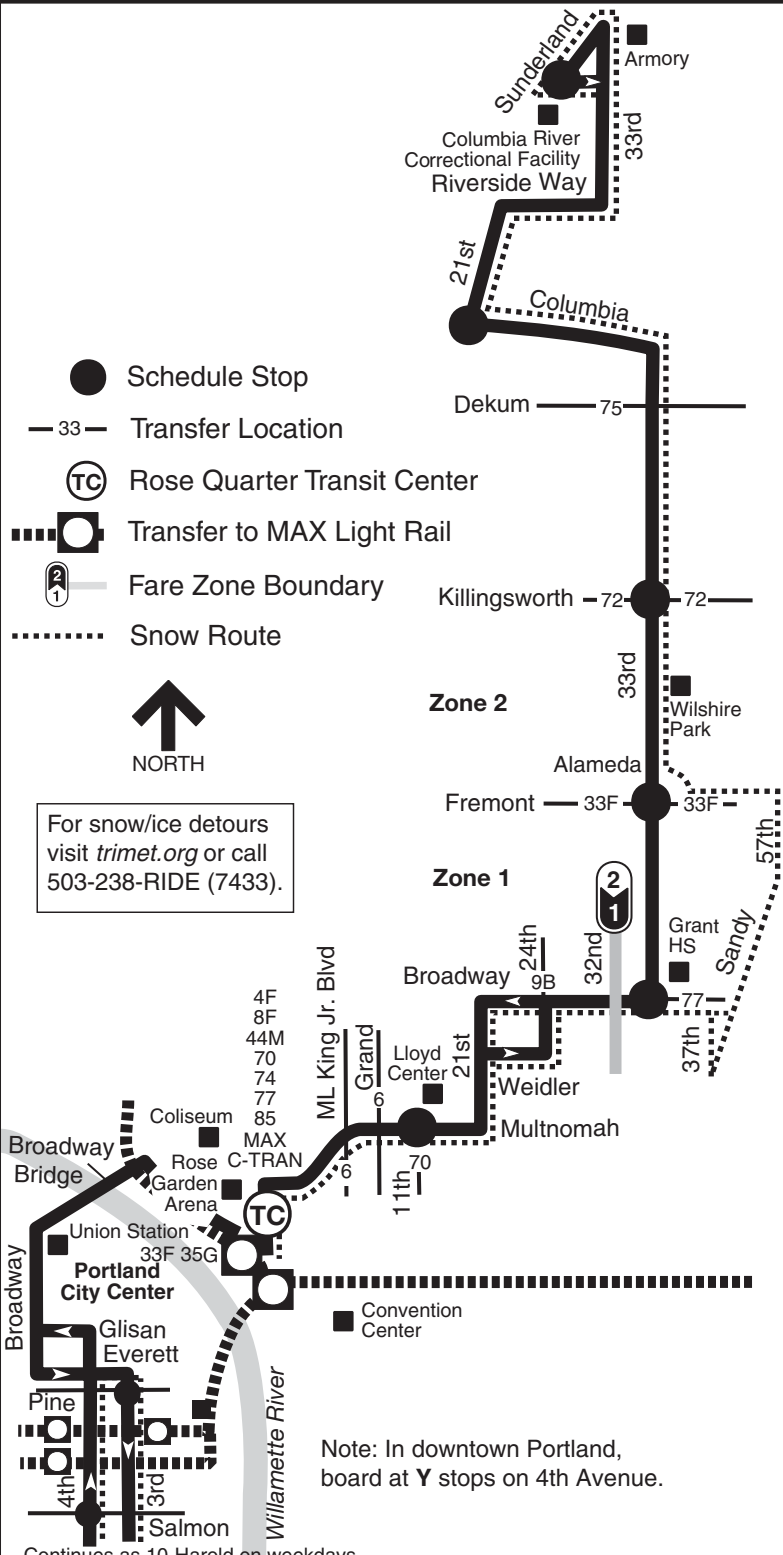

10-NE 33rd Ave

● Schedule Stop

— 33 — Transfer Location

Ⓣ Rose Quarter Transit Center

◻ Transfer to MAX Light Rail

②① Fare Zone Boundary

⋯ Snow Route

For snow/ice detours visit trimet.org or call 503-238-RIDE (7433).

Note: In downtown Portland, board at Y stops on 4th Avenue.

Continues as 10-Harold on weekdays