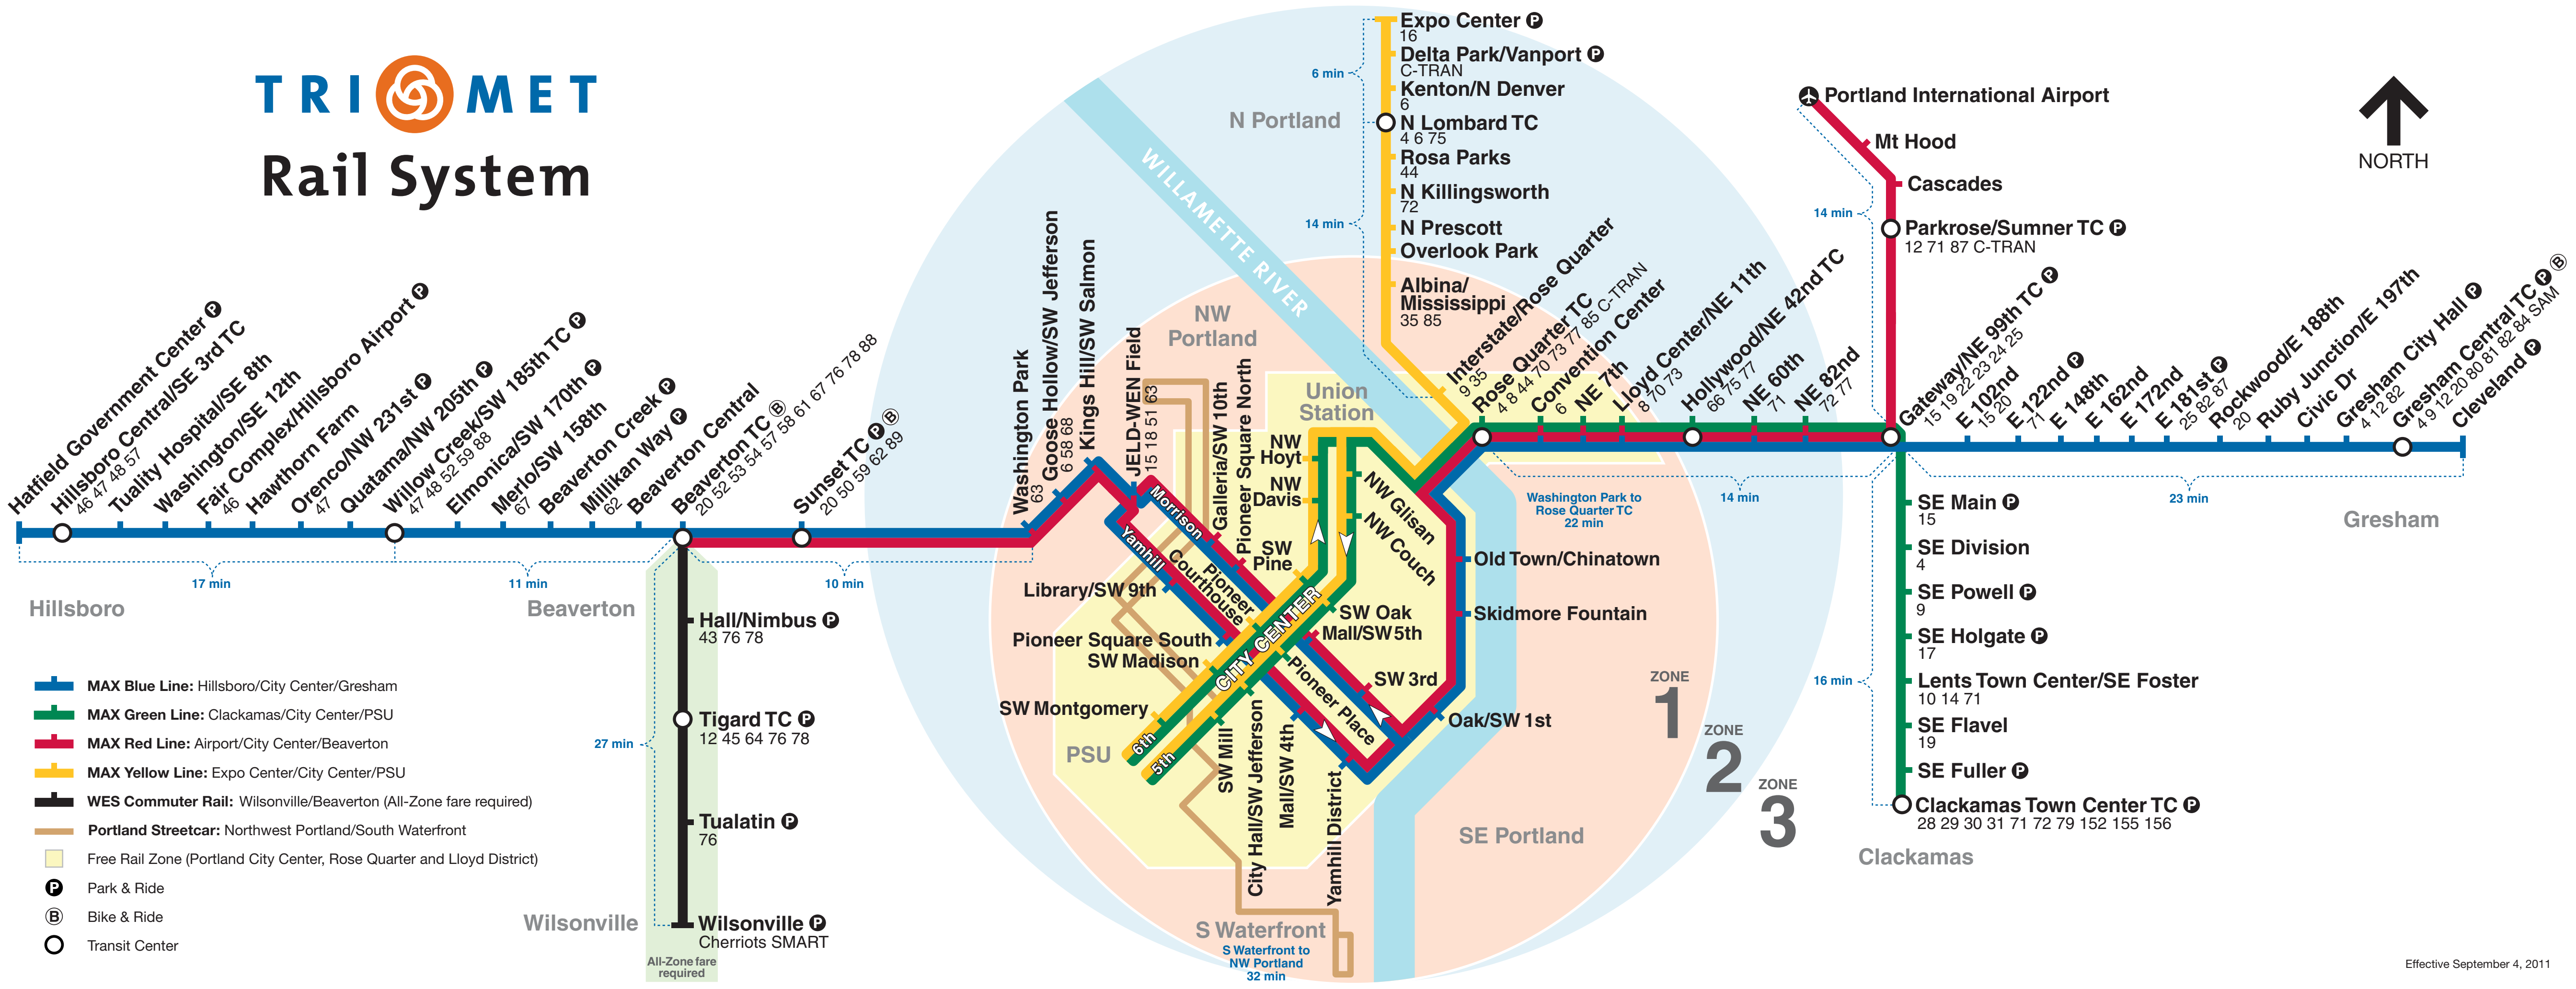

TRIMET Rail System

- █ **MAX Blue Line:** Hillsboro/City Center/Gresham
- █ **MAX Green Line:** Clackamas/City Center/PSU
- █ **MAX Red Line:** Airport/City Center/Beaverton
- █ **MAX Yellow Line:** Expo Center/City Center/PSU
- █ **WES Commuter Rail:** Wilsonville/Beaverton (All-Zone fare required)
- █ **Portland Streetcar:** Northwest Portland/South Waterfront
- Free Rail Zone (Portland City Center, Rose Quarter and Lloyd District)
- P Park & Ride
- B Bike & Ride
- Transit Center