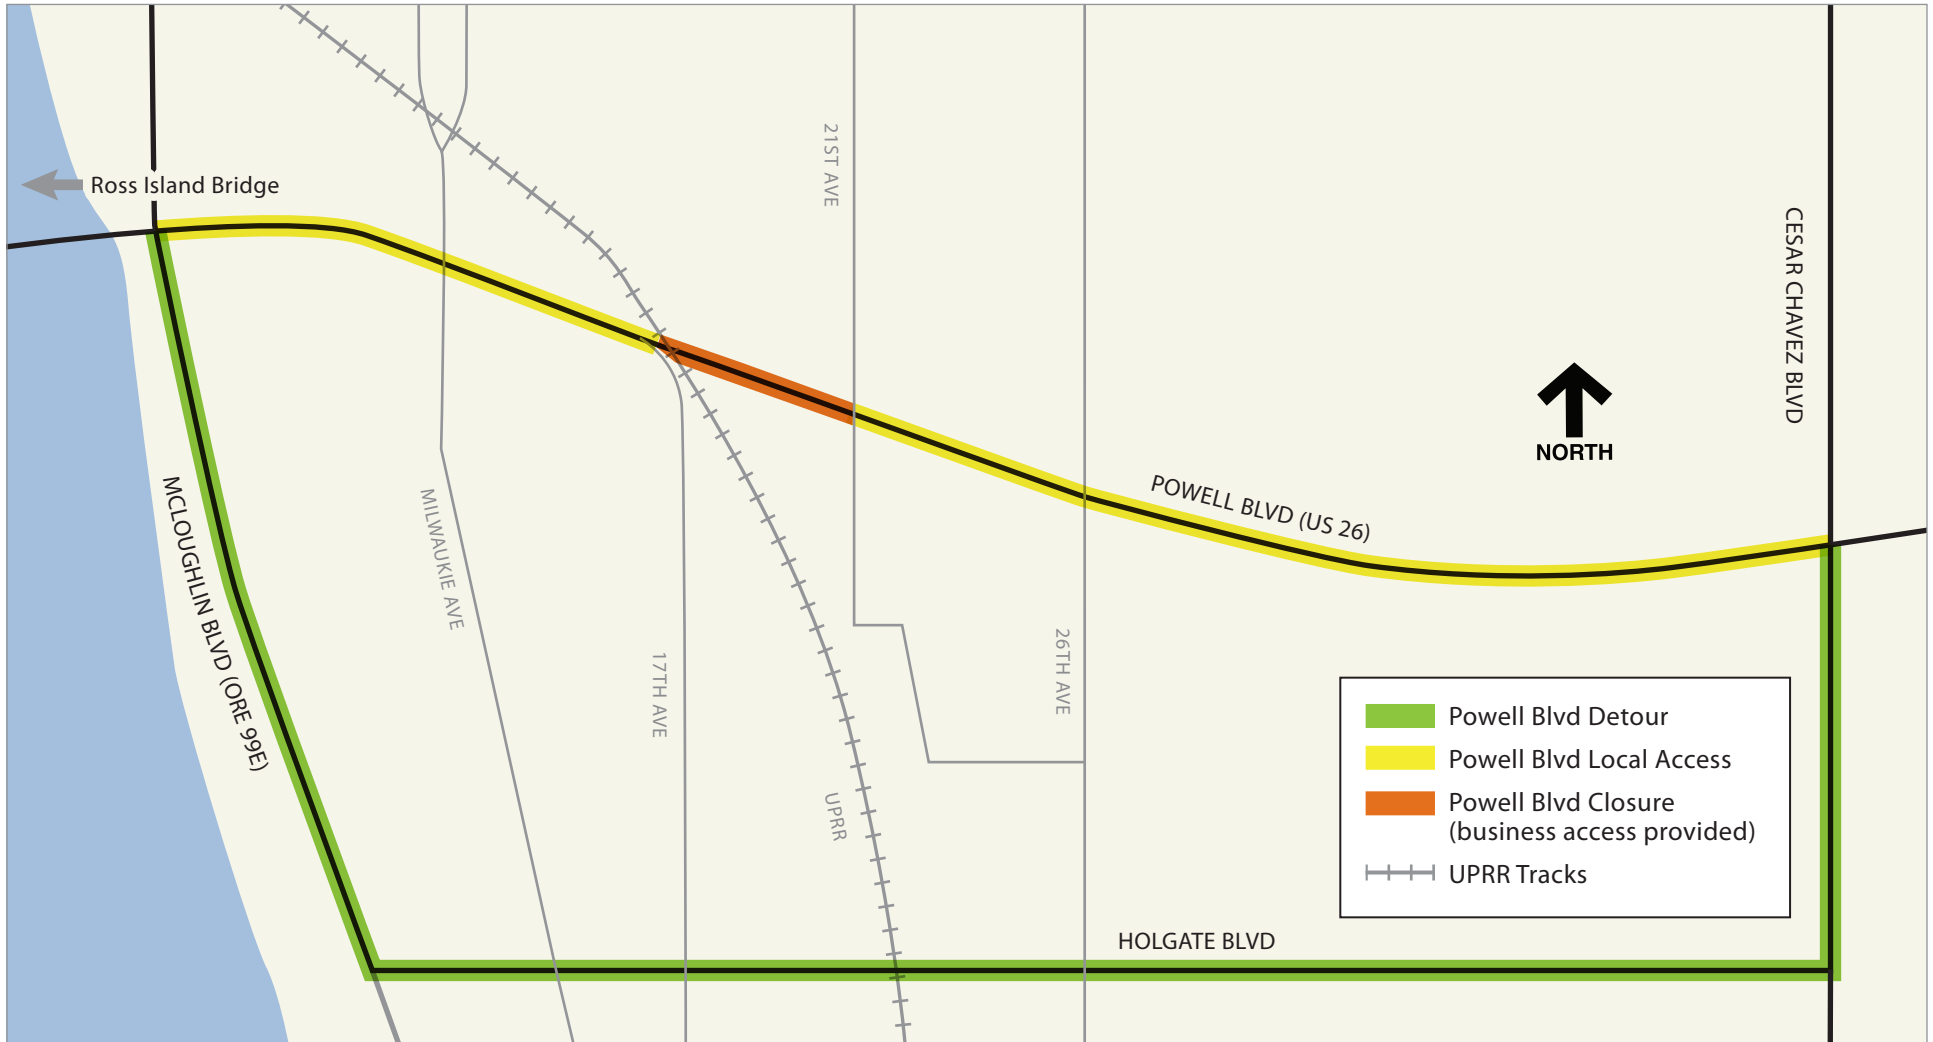

# SE Powell Blvd Closed at 17th Ave

## Friday night July 20 through Monday morning July 23

Friday 8 p.m. – Powell Boulevard narrows to one eastbound lane at 13th Ave and one westbound lane at 21st Ave  
Friday 11 p.m. through 5 a.m. Monday – Closed to thru traffic between McLoughlin Boulevard and Cesar Chavez Boulevard