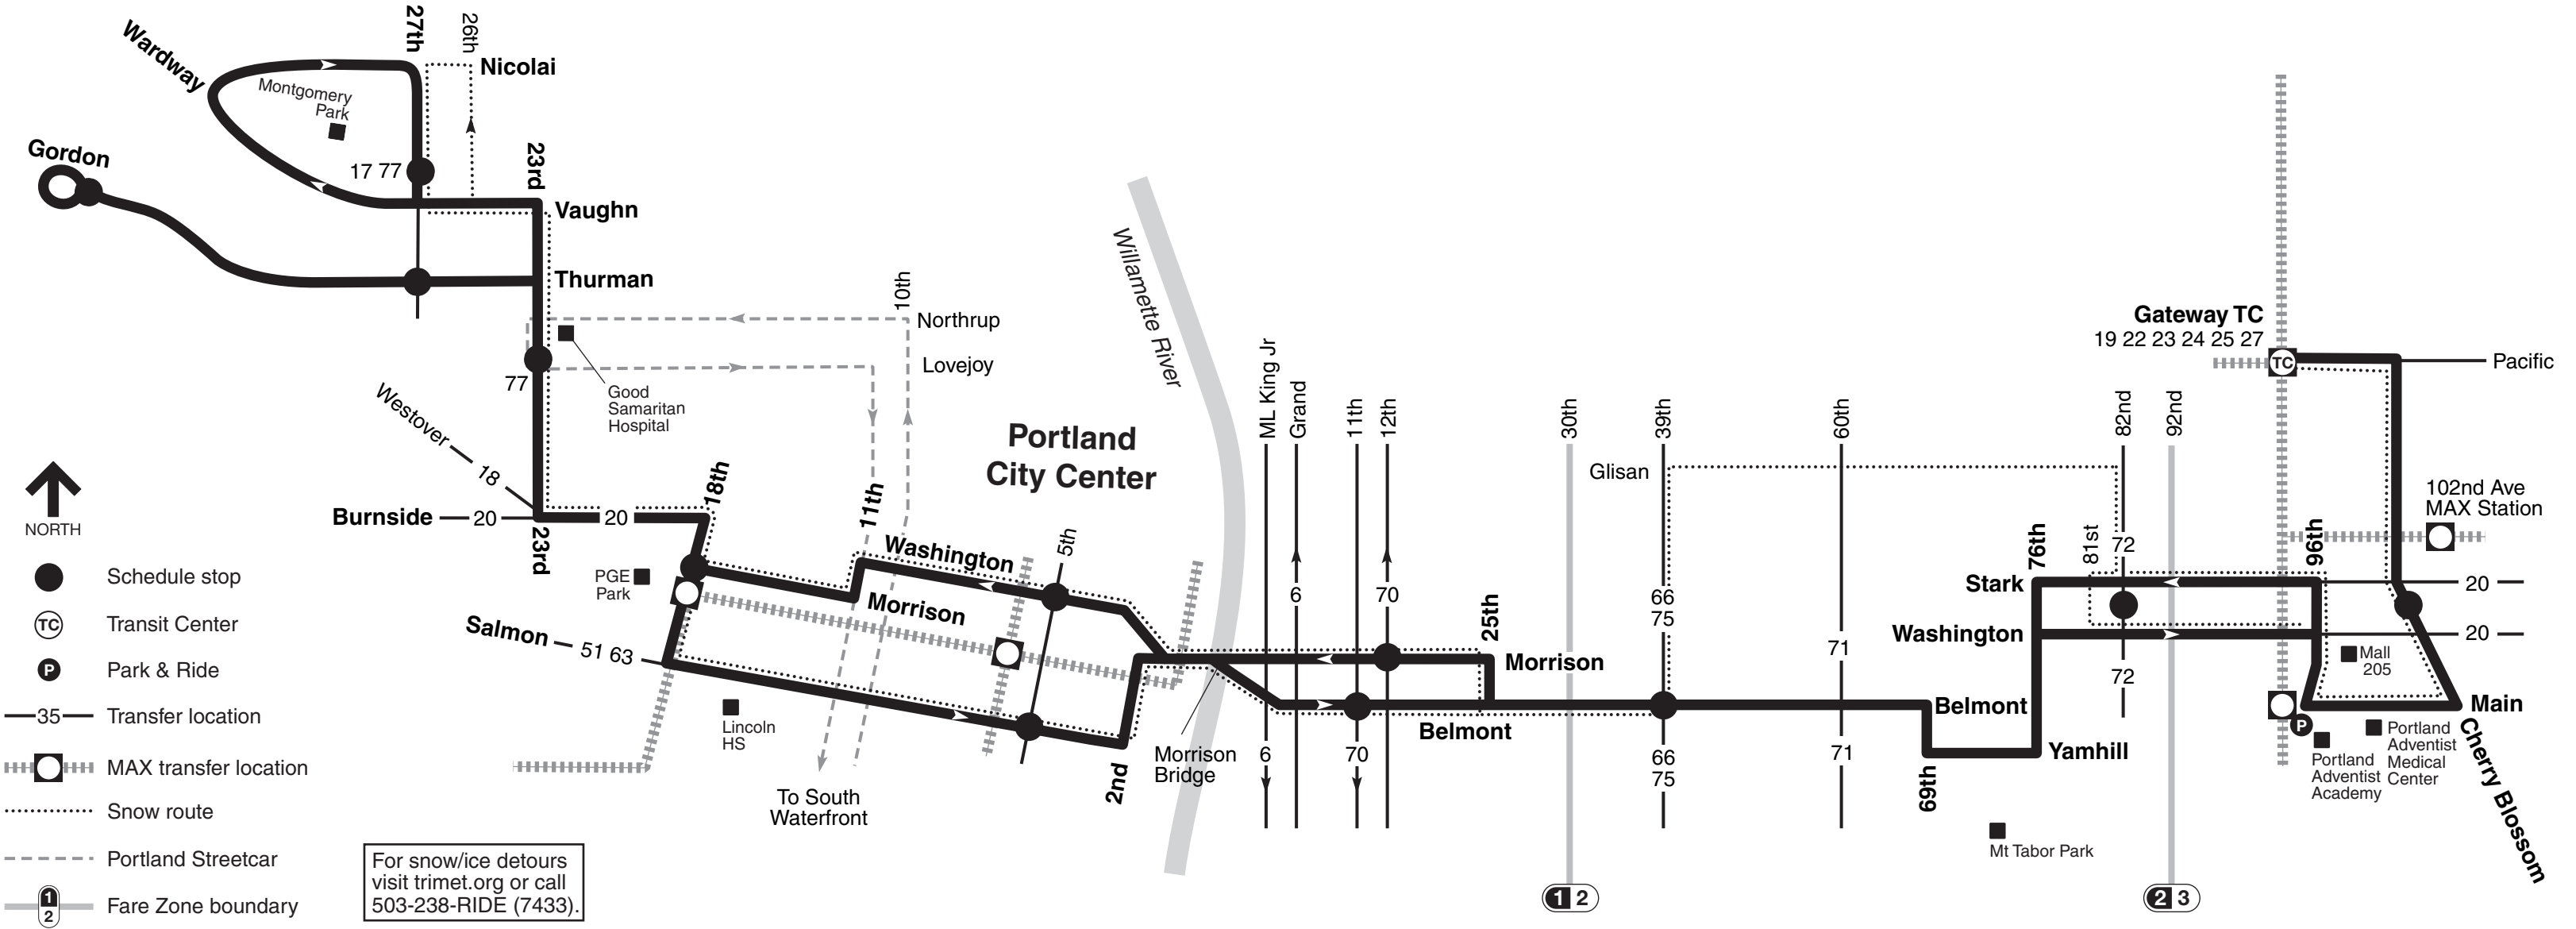

15-Belmont/NW 23rd

For snow/ice detours visit trimet.org or call 503-238-RIDE (7433).