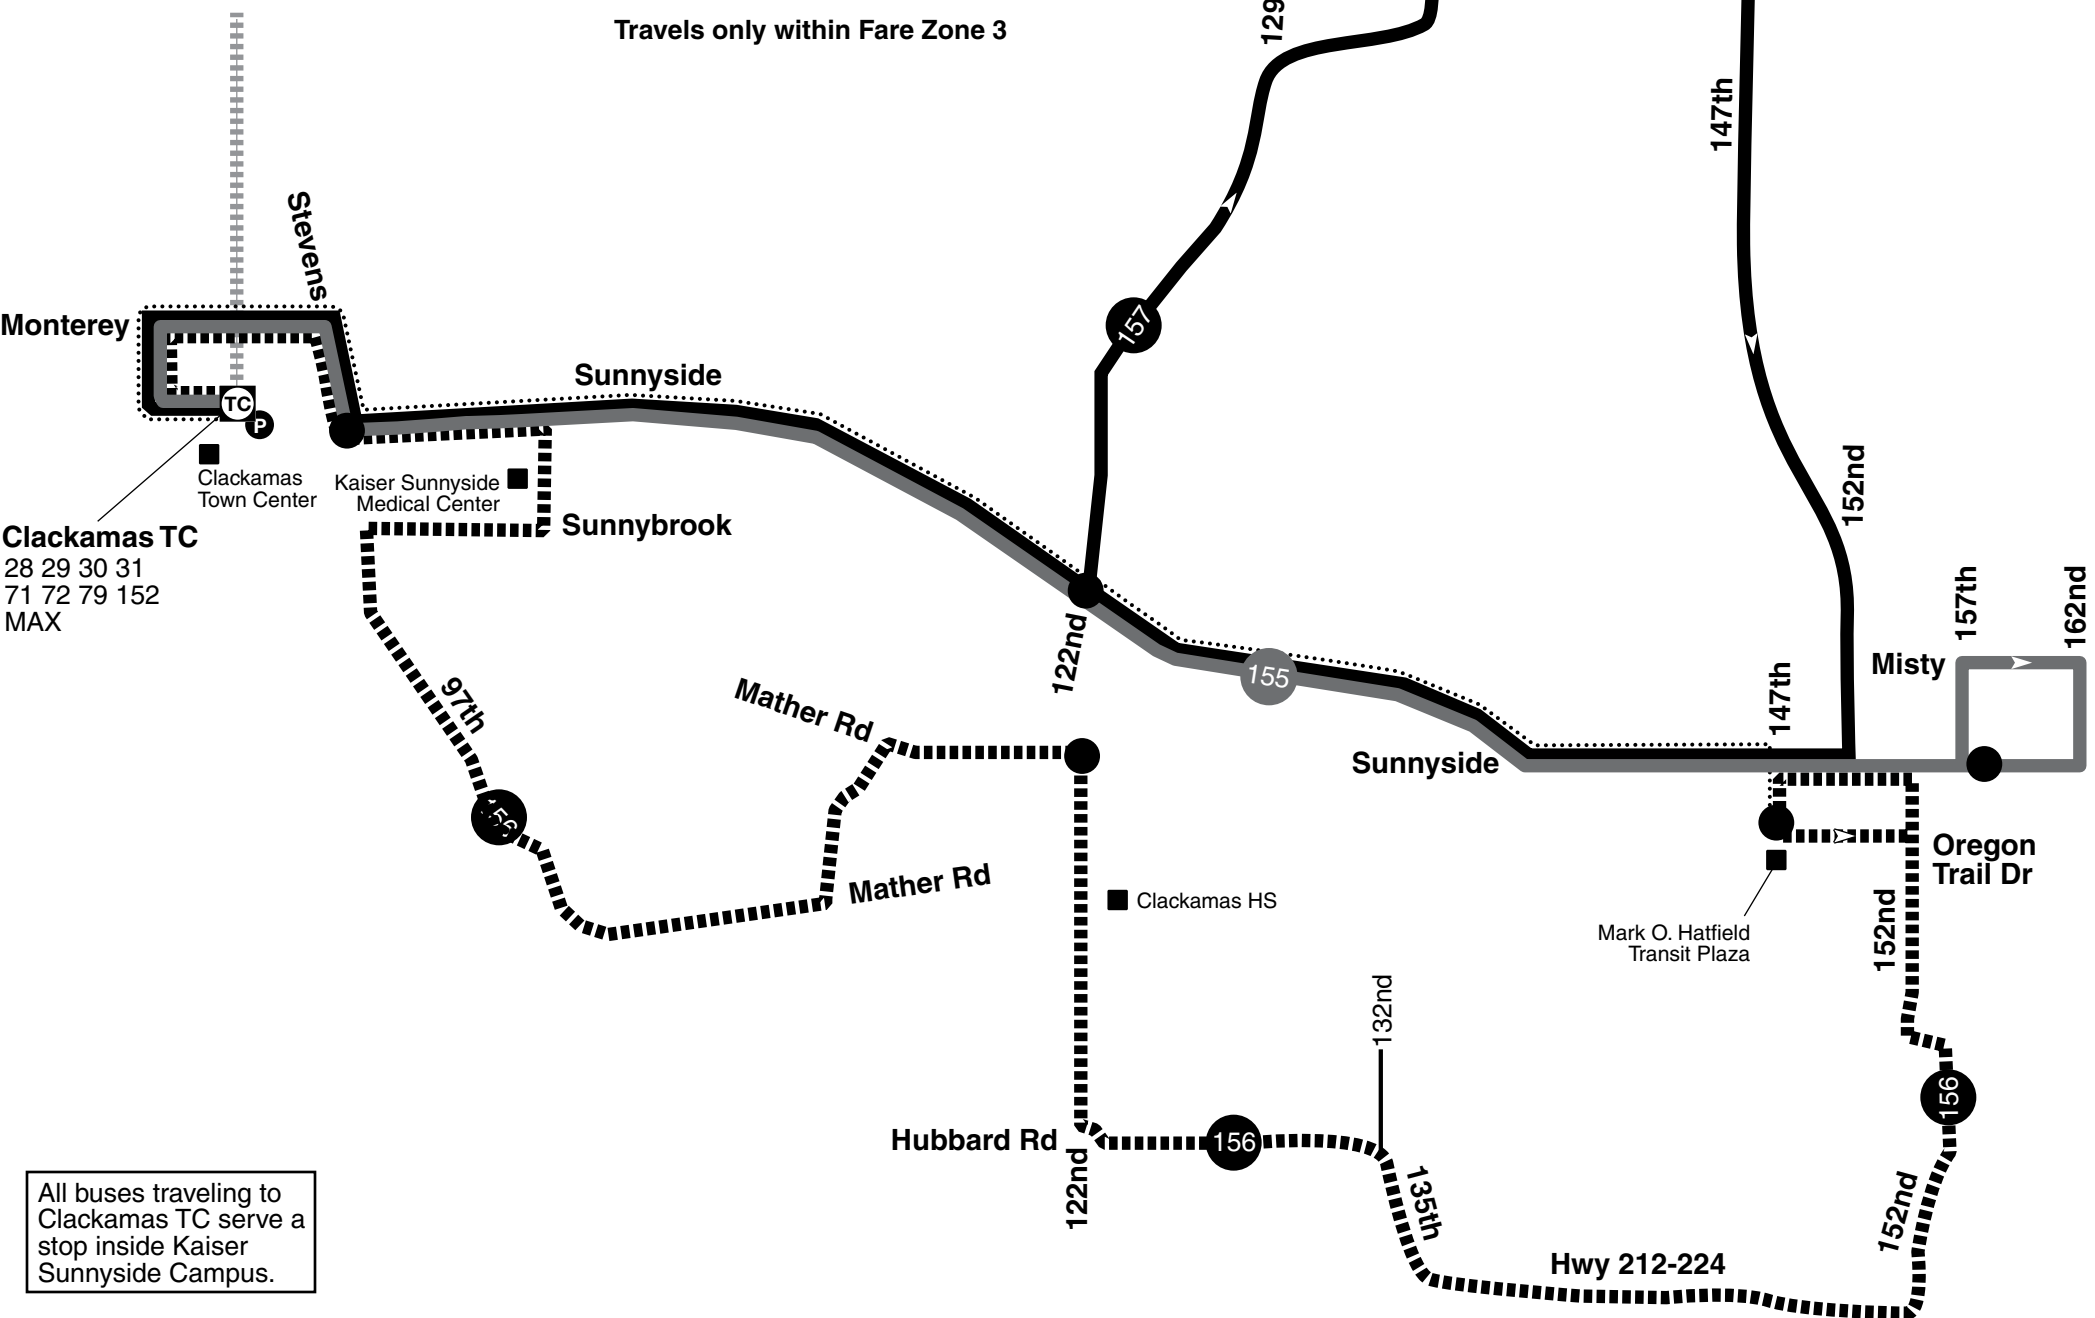

# 155-156-157-Sunnyside Area Routes

NORTH

Schedule stop

Transit Center

—35— Transfer location

MAX transfer location

Park & Ride

..... Snow route

For snow/ice detours visit [trimet.org](http://trimet.org) or call 503-238-RIDE (7433). Lines 156 and 157 subject to cancellation.

Travels only within Fare Zone 3

**Clackamas TC**  
28 29 30 31  
71 72 79 152  
MAX

All buses traveling to Clackamas TC serve a stop inside Kaiser Sunnyside Campus.