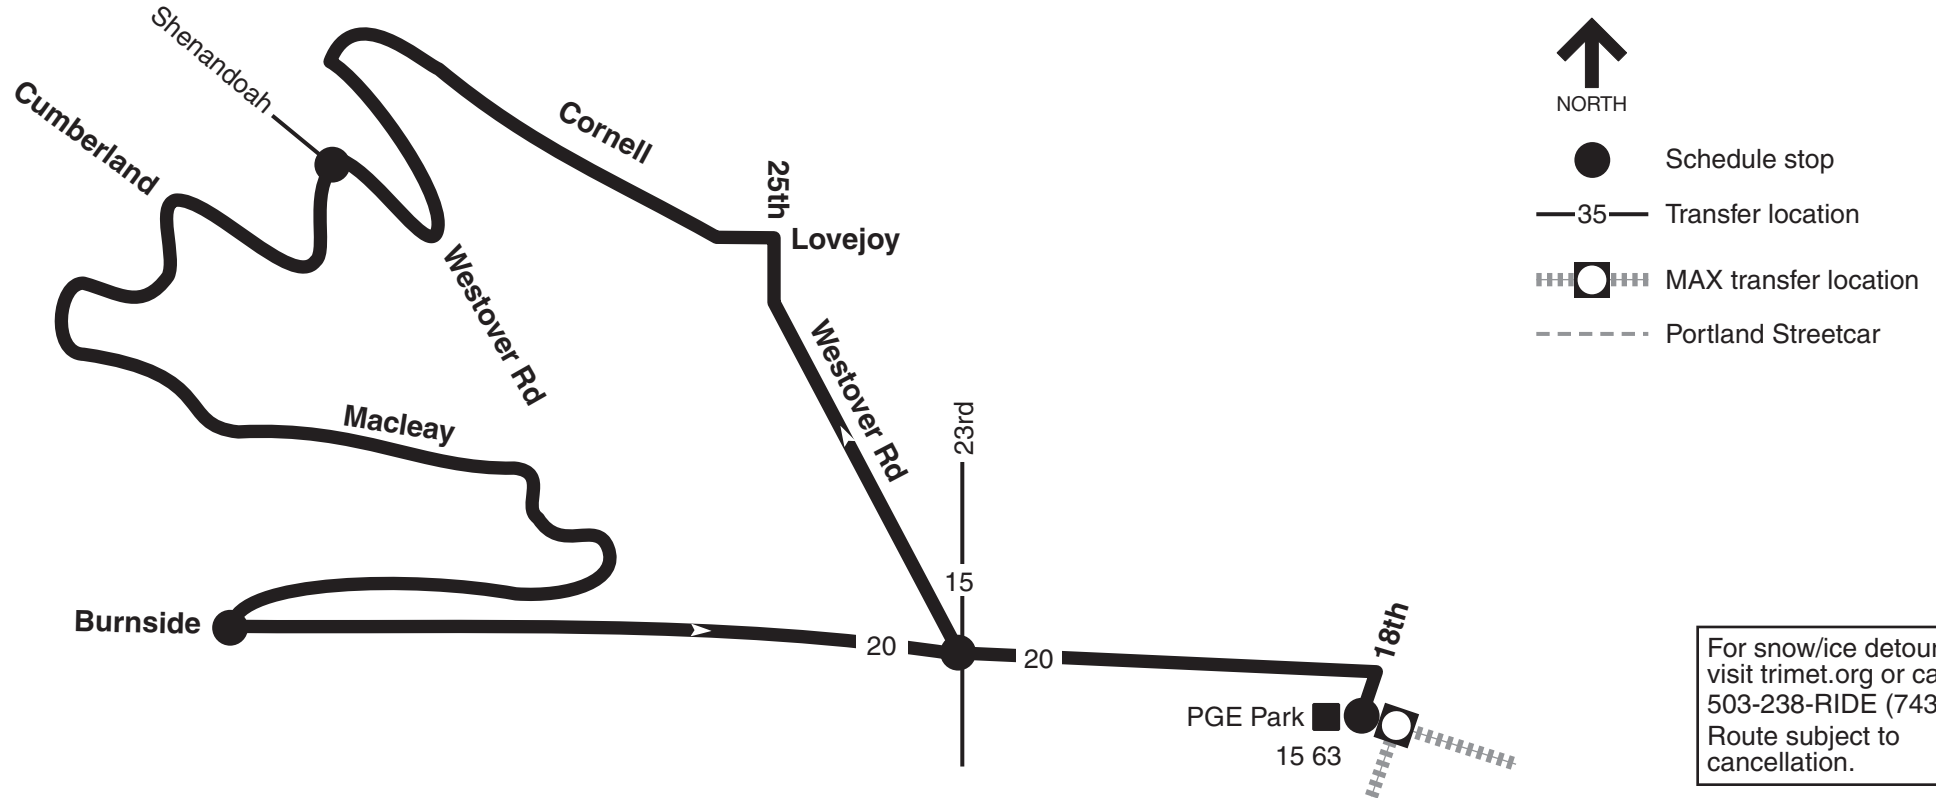

18-Hillside

For snow/ice detours visit trimet.org or call 503-238-RIDE (7433). Route subject to cancellation.