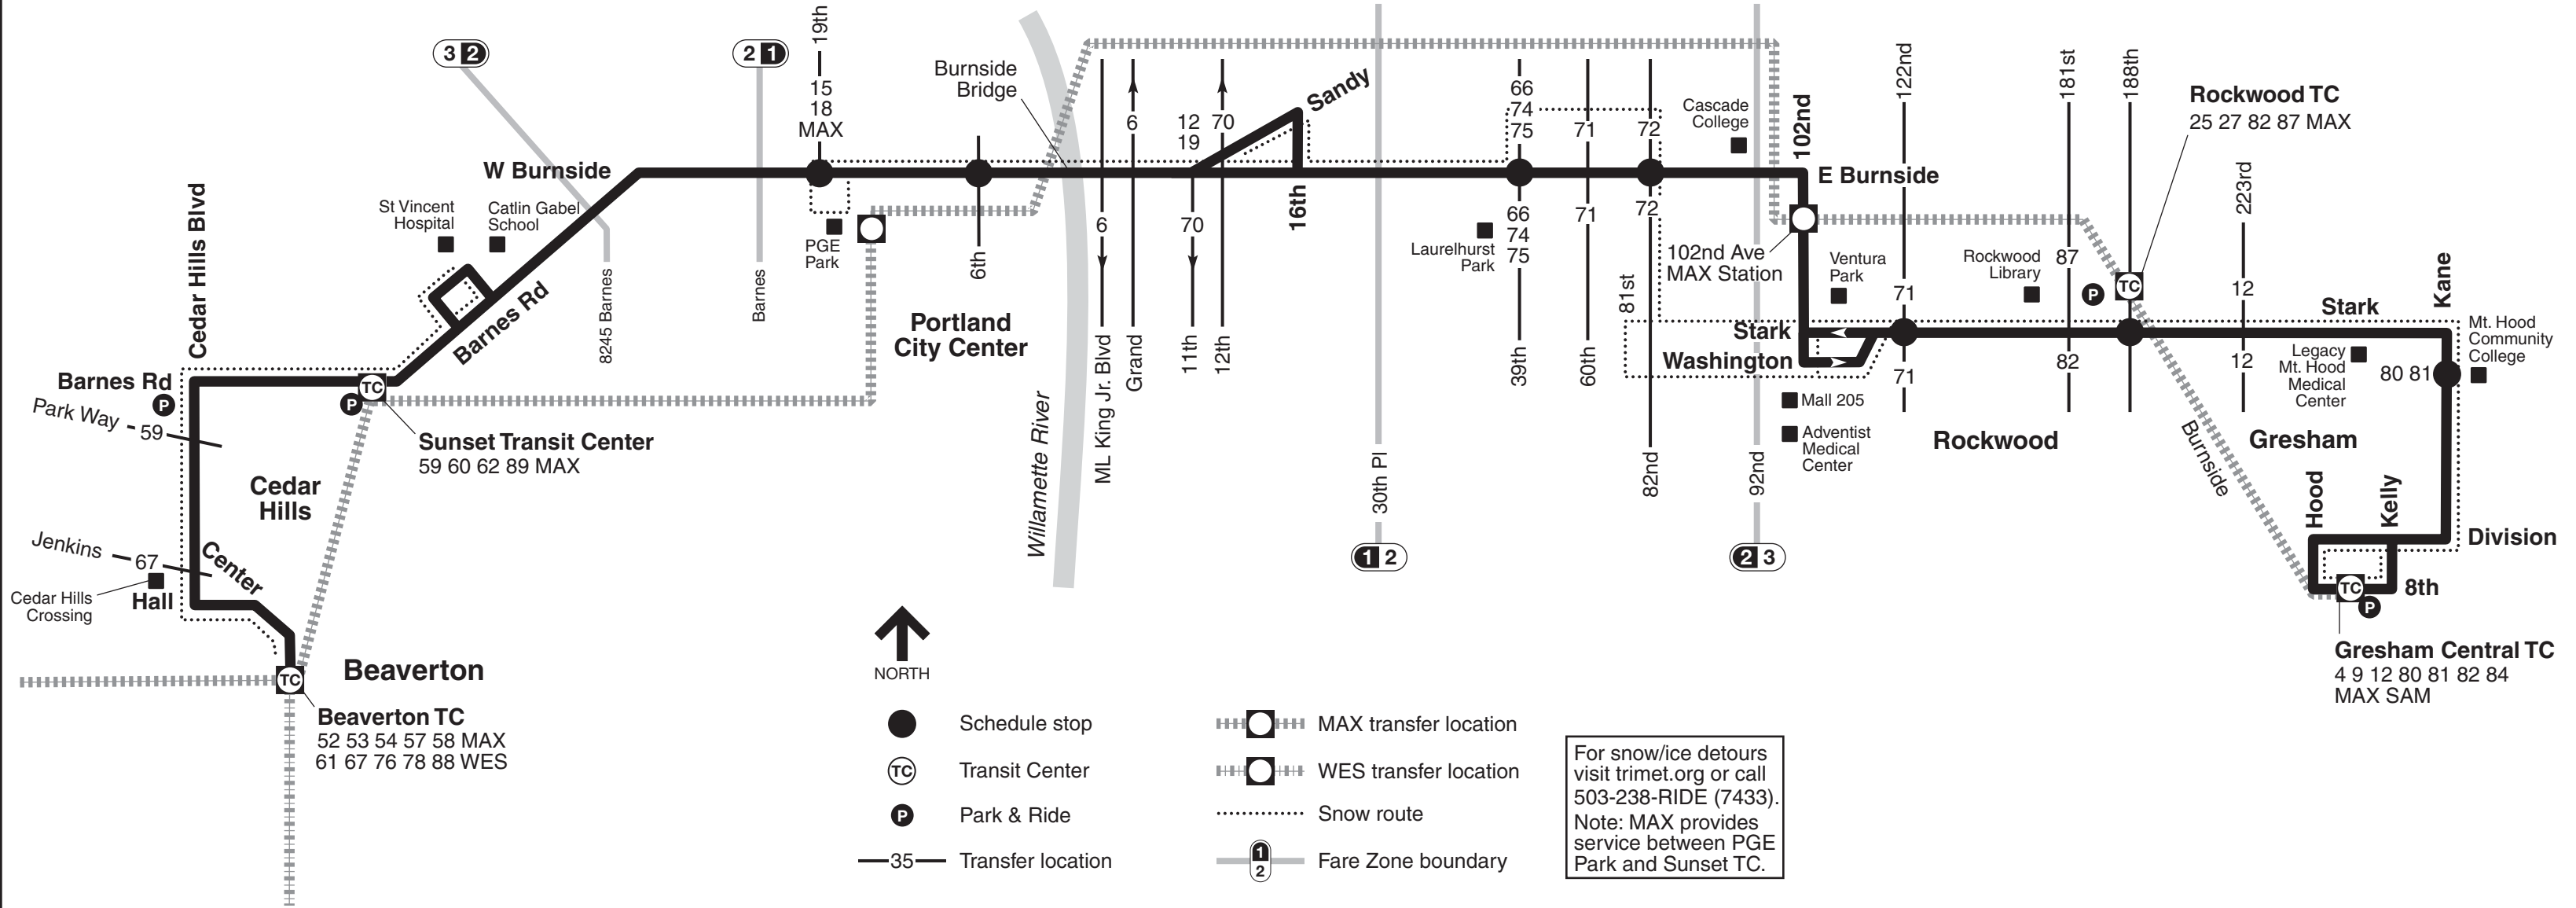

# 20-Burnside/Stark

For snow/ice detours visit [trimet.org](http://trimet.org) or call 503-238-RIDE (7433). Note: MAX provides service between PGE Park and Sunset TC.