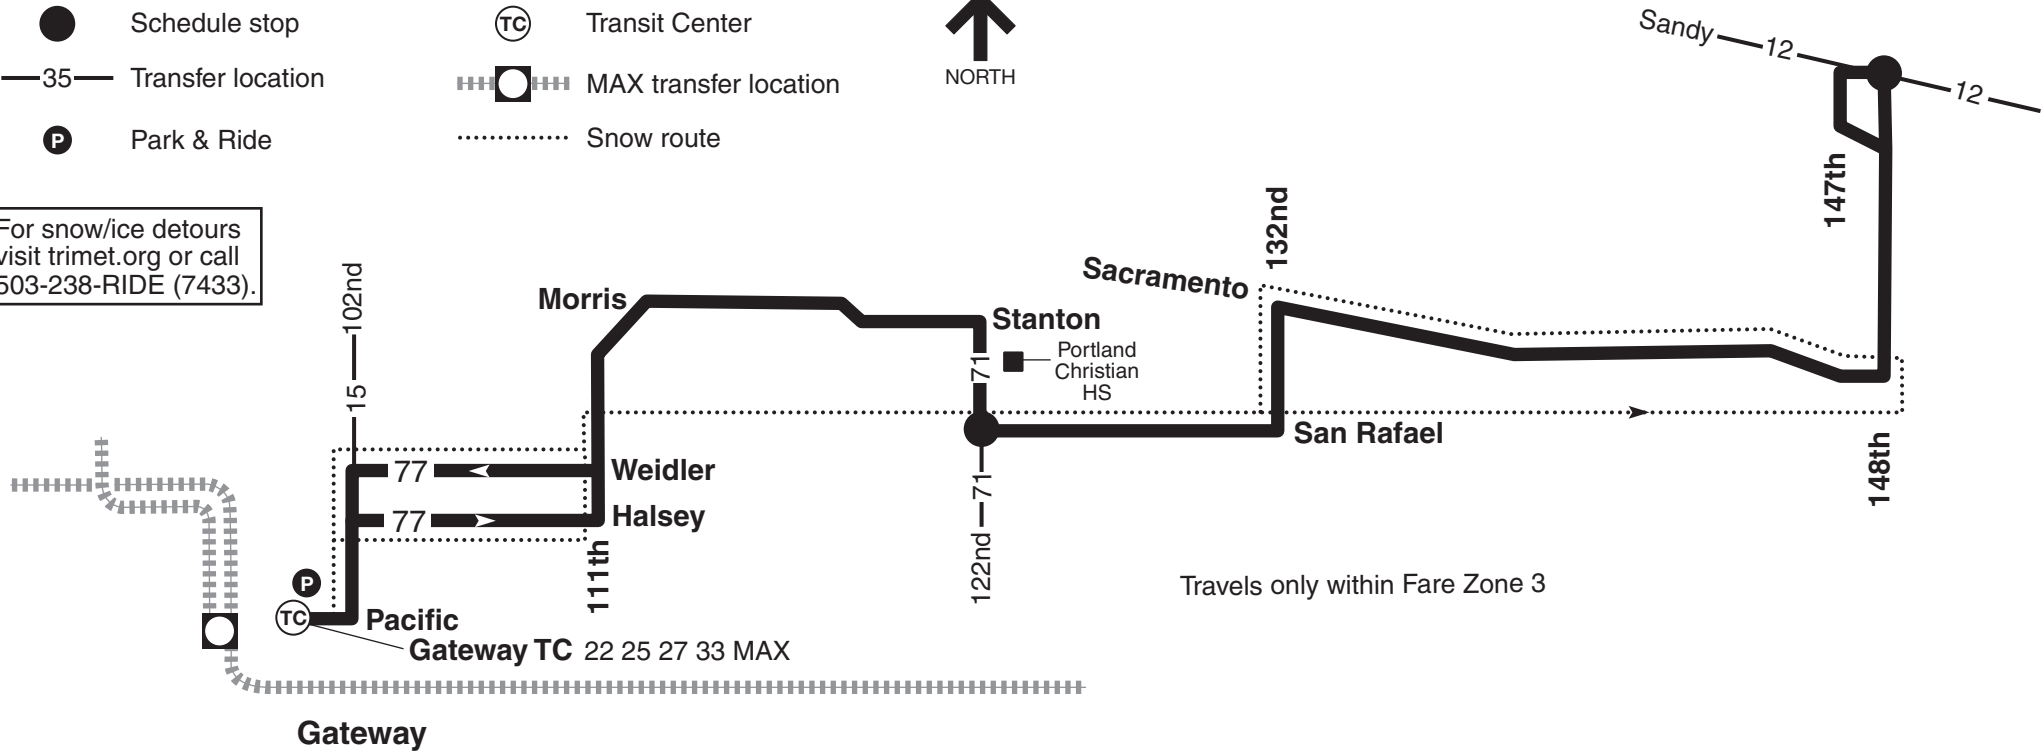

23-San Rafael

- Schedule stop
- ⊕ Transfer location
- Ⓣ Transit Center
- ⊞ MAX transfer location
- 35— Transfer location
- Ⓟ Park & Ride
- ⋯ Snow route

For snow/ice detours
visit trimet.org or call
503-238-RIDE (7433).

Gateway

Pacific Gateway TC 22 25 27 33 MAX

Travels only within Fare Zone 3