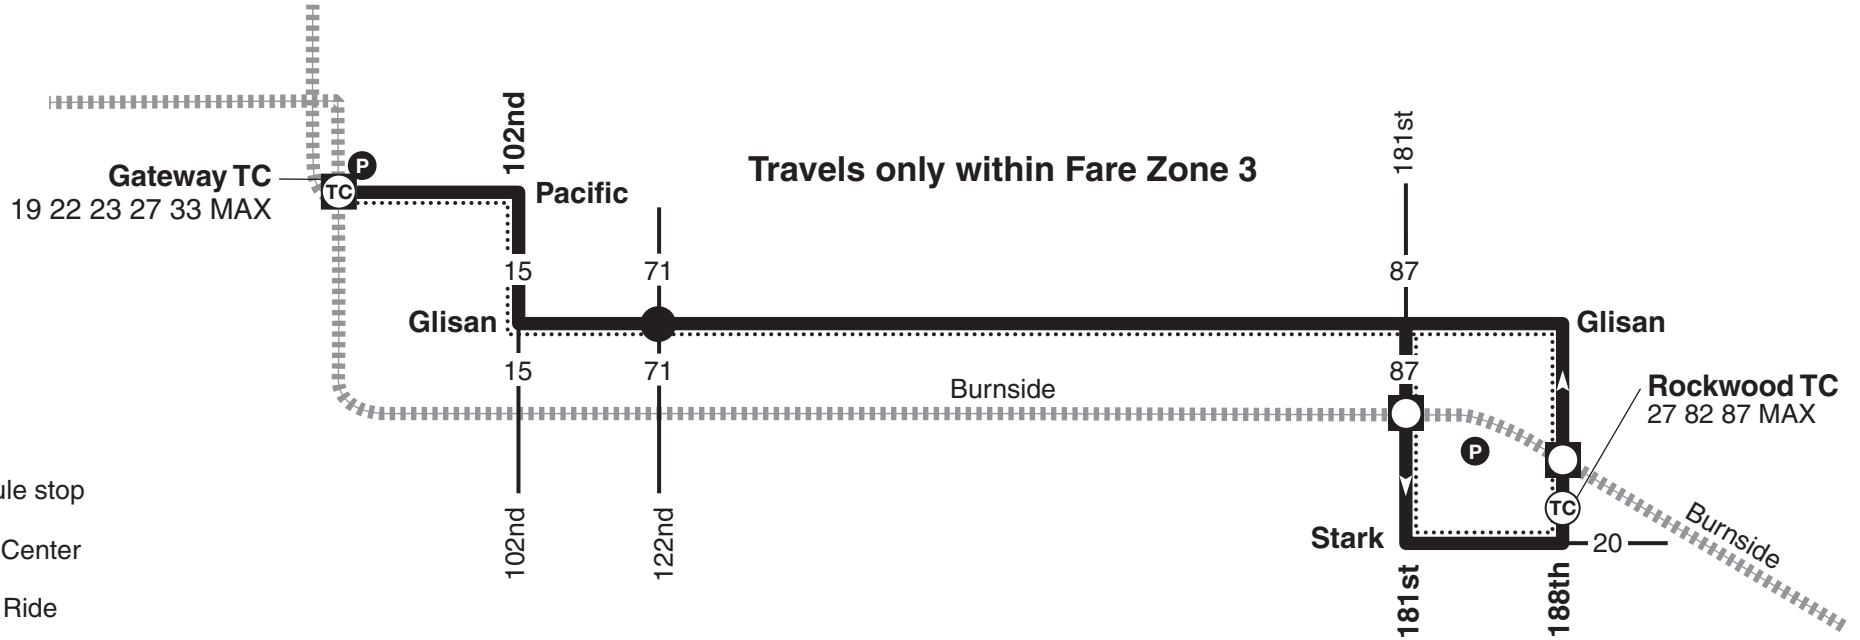

25-Glisan/Rockwood

NORTH

Schedule stop

Transit Center

Park & Ride

—35— Transfer location

MAX transfer location

..... Snow route

For snow/ice detours
visit trimet.org or call
503-238-RIDE (7433).