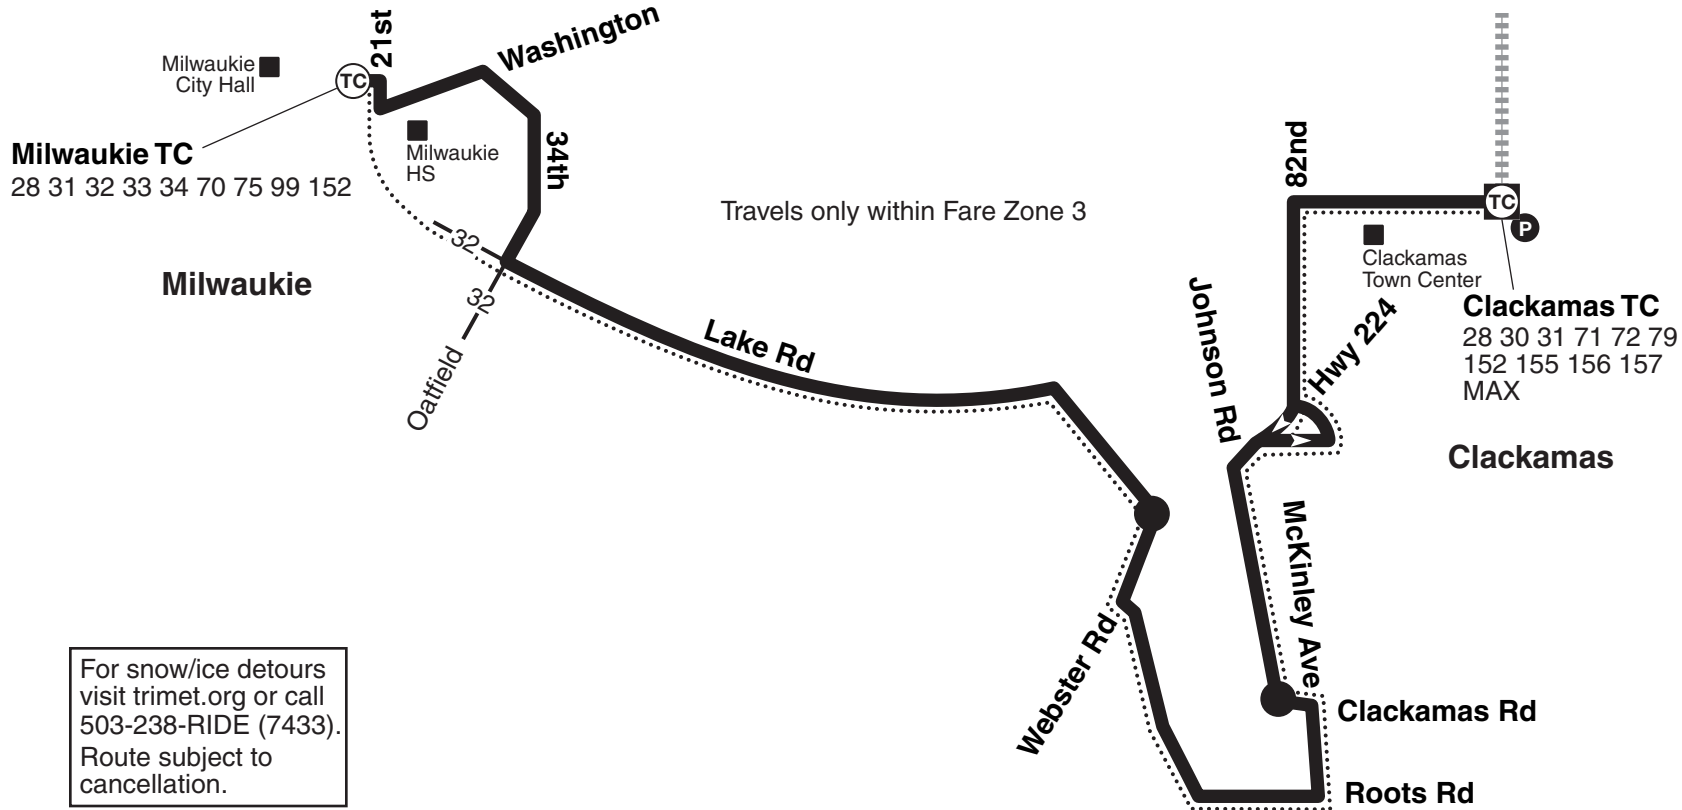

# 29-Lake/Webster Rd

NORTH

Schedule stop

Transit Center

Park & Ride

—35— Transfer location

MAX transfer location

..... Snow route

For snow/ice detours visit [trimet.org](http://trimet.org) or call 503-238-RIDE (7433).  
Route subject to cancellation.