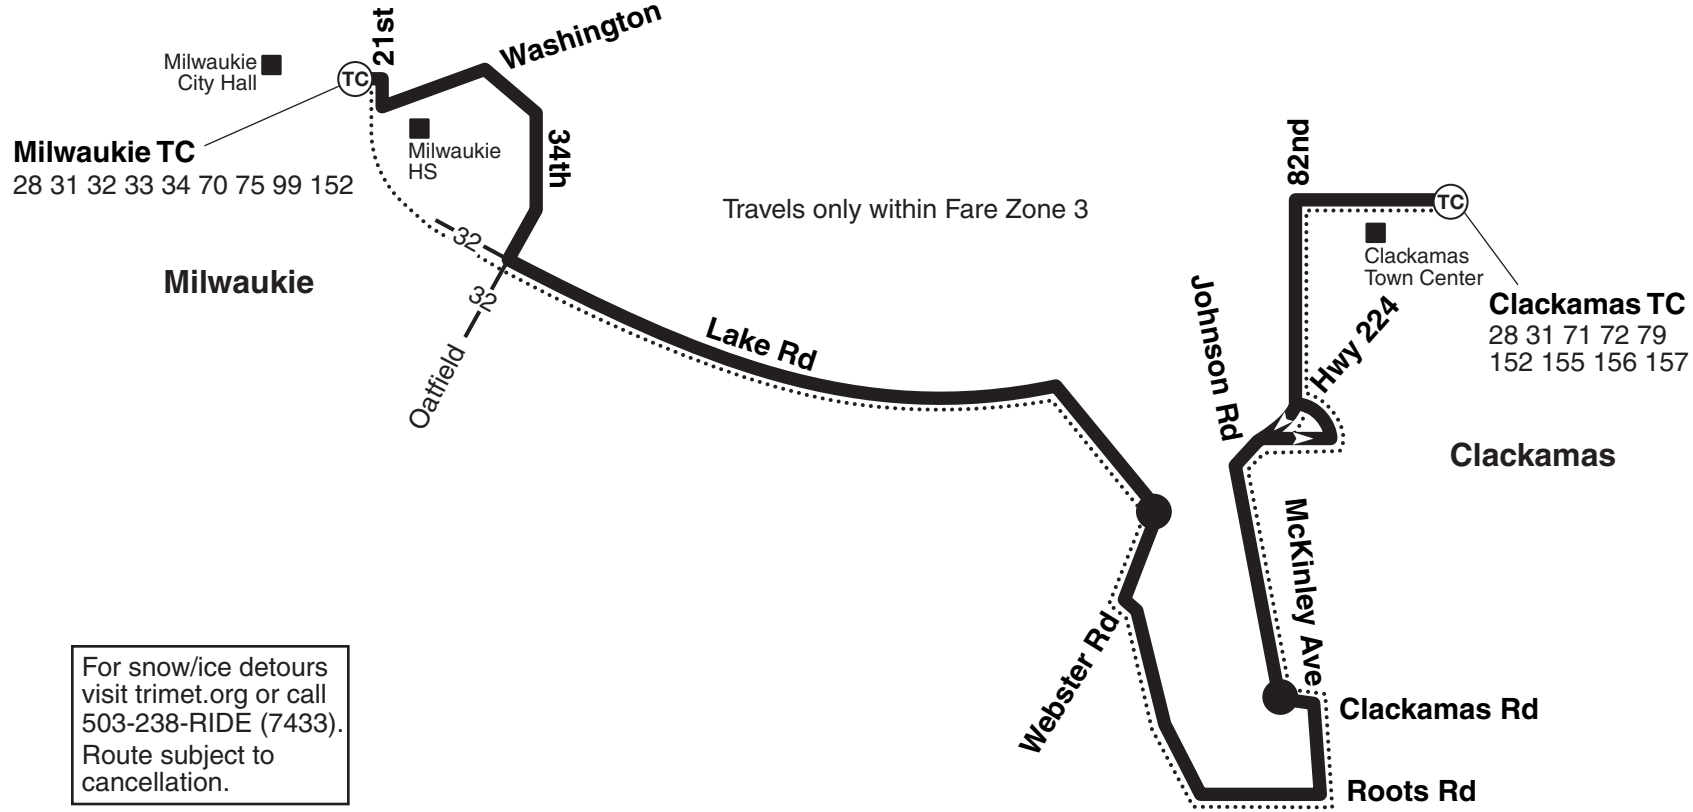

# 29-Lake/Webster Rd

NORTH

Schedule stop

Transit Center

—35— Transfer location

..... Snow route

For snow/ice detours visit [trimet.org](http://trimet.org) or call 503-238-RIDE (7433). Route subject to cancellation.