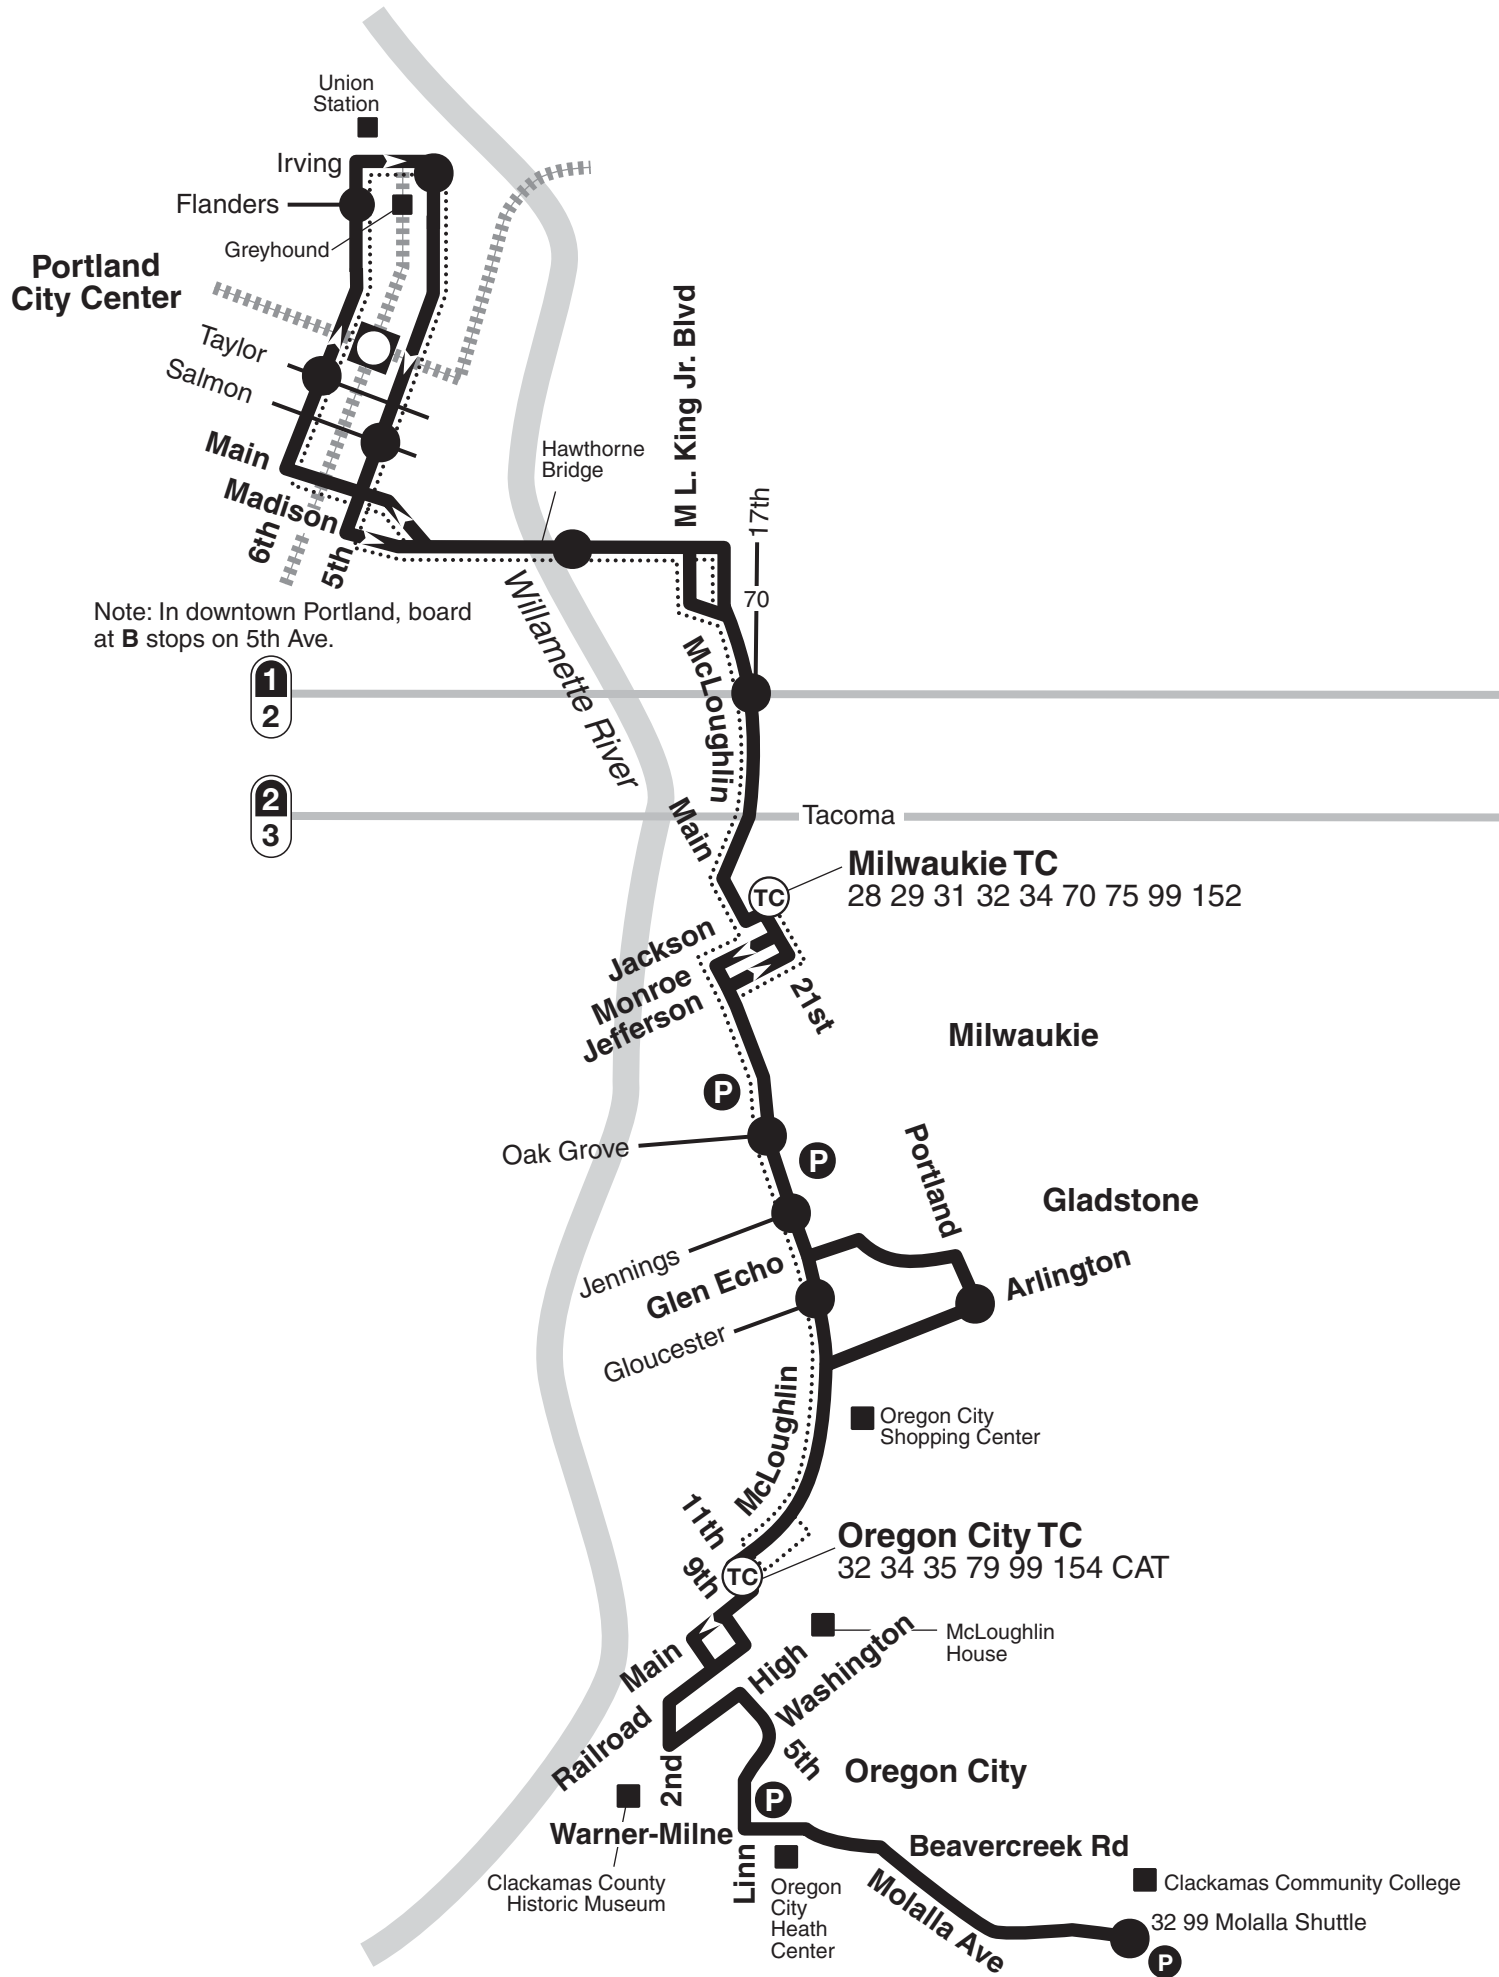

33-McLoughlin

Note: In downtown Portland, board at **B** stops on 5th Ave.

- NORTH
- Schedule stop
- Transit Center
- Park & Ride
- Transfer location
- MAX transfer location
- Infrequent service
- Snow route
- Fare Zone boundary

For snow/ice detours visit trimet.org or call 503-238-RIDE (7433).

Milwaukie TC
28 29 31 32 34 70 75 99 152

Oregon City TC
32 34 35 79 99 154 CAT

32 99 Molalla Shuttle