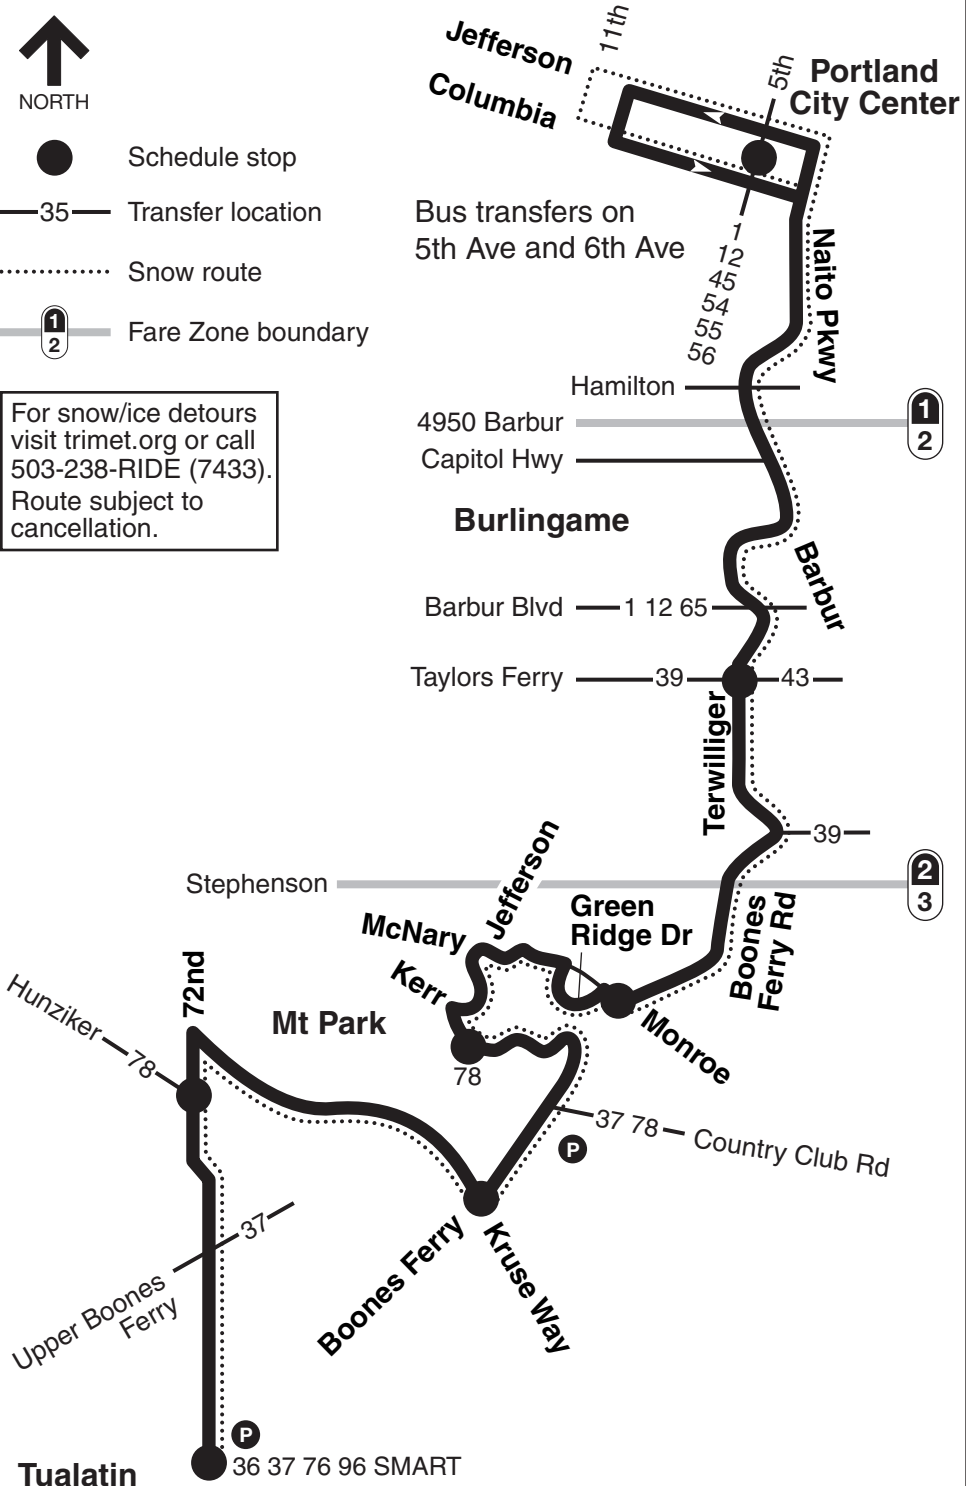

38-Boones Ferry Rd

NORTH

Schedule stop

Transfer location

Snow route

Fare Zone boundary

For snow/ice detours visit trimet.org or call 503-238-RIDE (7433). Route subject to cancellation.

Tualatin

36 37 76 96 SMART