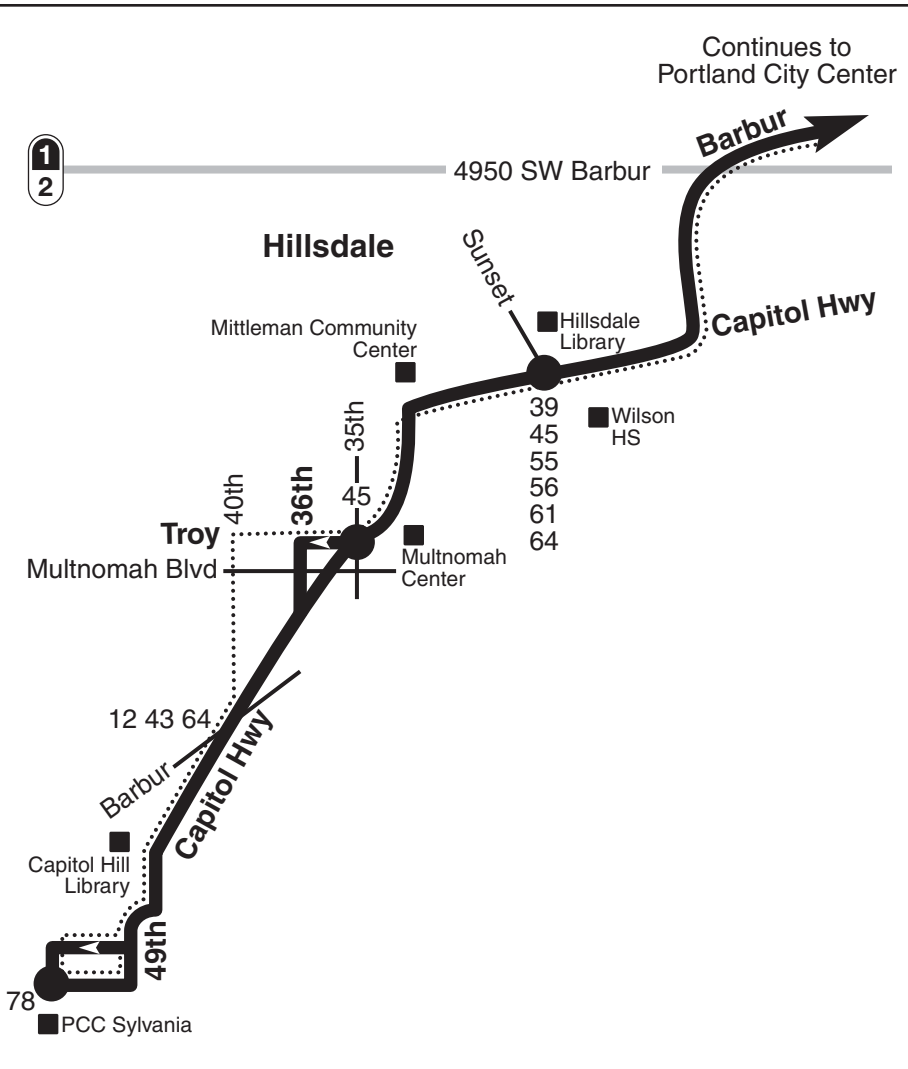

44-Capitol Hwy/Mocks Crest

NORTH

- Schedule stop
- ⓐ Transit Center
- Ⓟ Park & Ride
- 35— Transfer location
- ⊠ MAX transfer location
- ⋯ Snow route
- ①② Fare Zone boundary

For snow/ice detours visit trimet.org or call 503-238-RIDE (7433).
Route south of Portland City Center subject to cancellation.

Note: In downtown Portland, board at C stops on 5th Ave and X stops on 6th Ave.