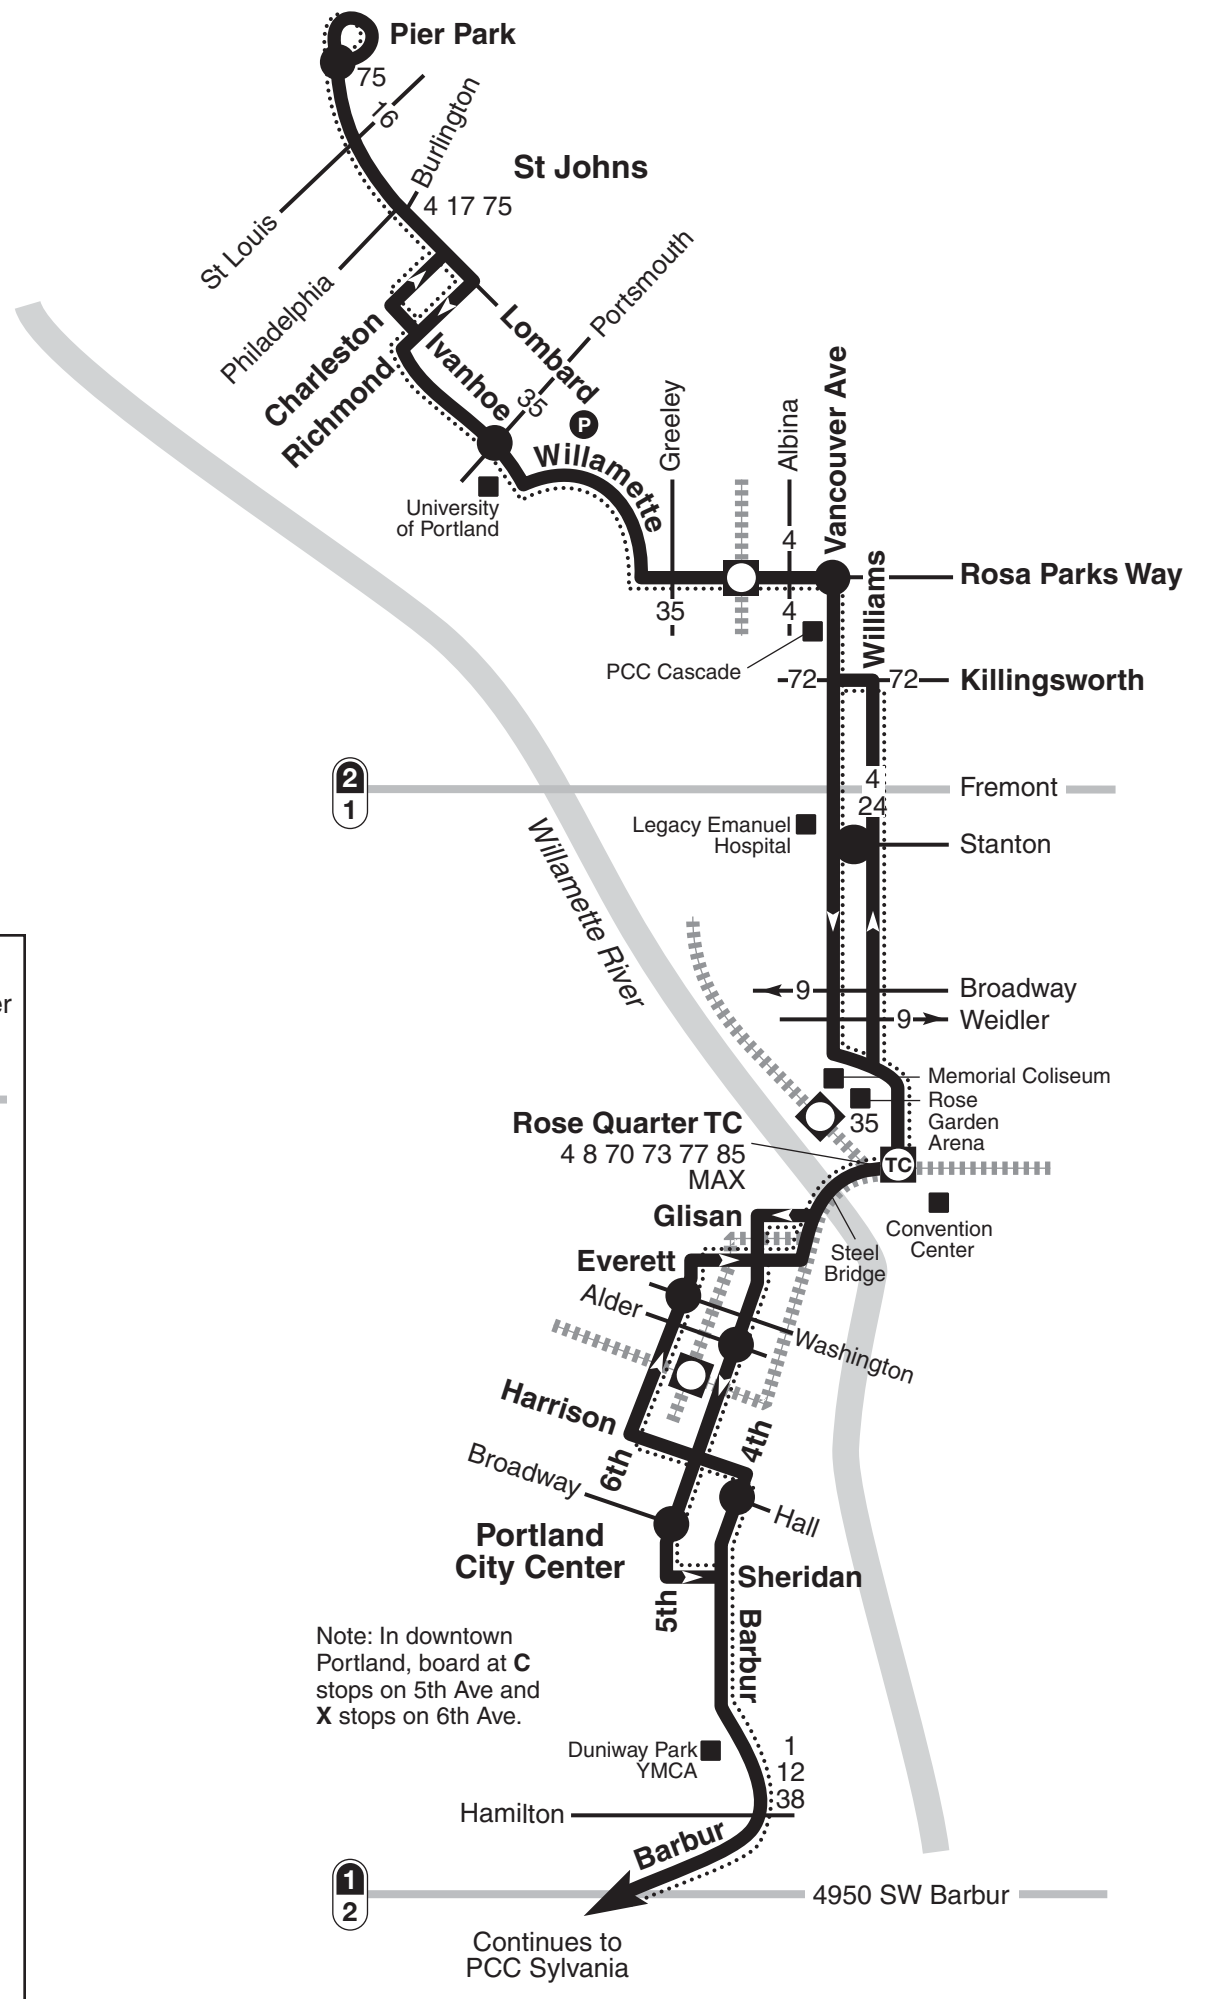

44-Capitol Hwy/Mocks Crest

NORTH

- Schedule stop
- ⓐ Transit Center
- Ⓟ Park & Ride
- 35— Transfer location
- ⊠ MAX transfer location
- ⋯ Snow route
- ①② Fare Zone boundary

For snow/ice detours visit trimet.org or call 503-238-RIDE (7433).
Route south of Portland City Center subject to cancellation.

Note: In downtown Portland, board at C stops on 5th Ave and X stops on 6th Ave.