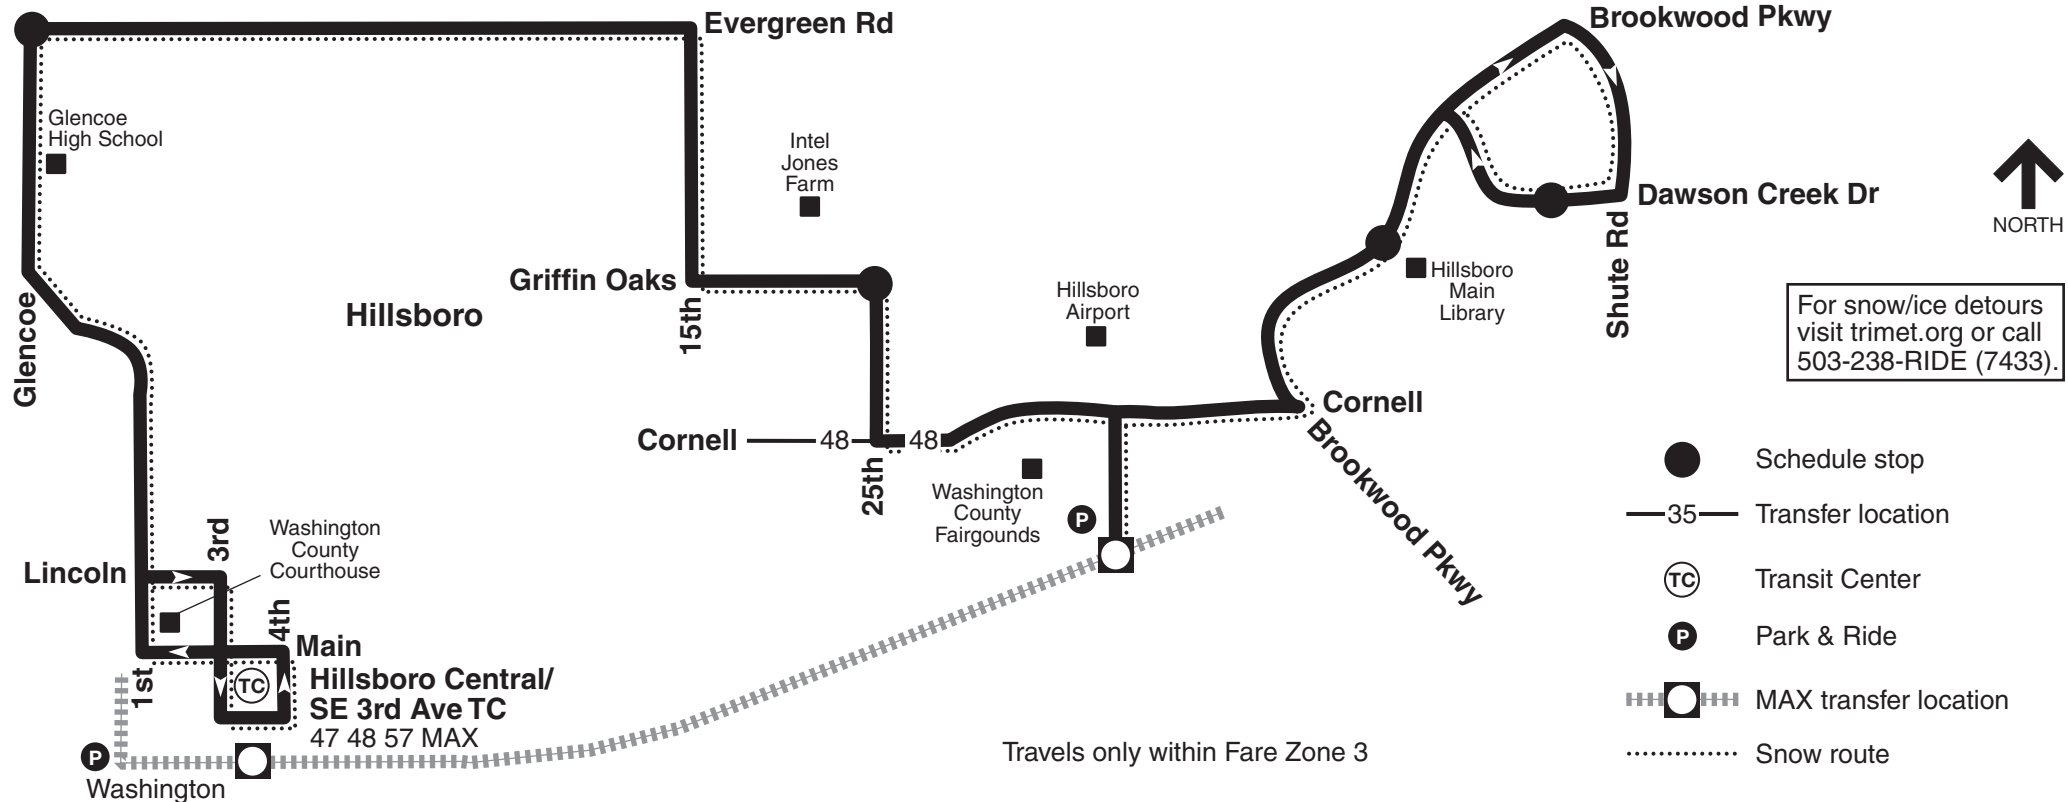

# 46-North Hillsboro

For snow/ice detours visit [trimet.org](http://trimet.org) or call 503-238-RIDE (7433).

Travels only within Fare Zone 3