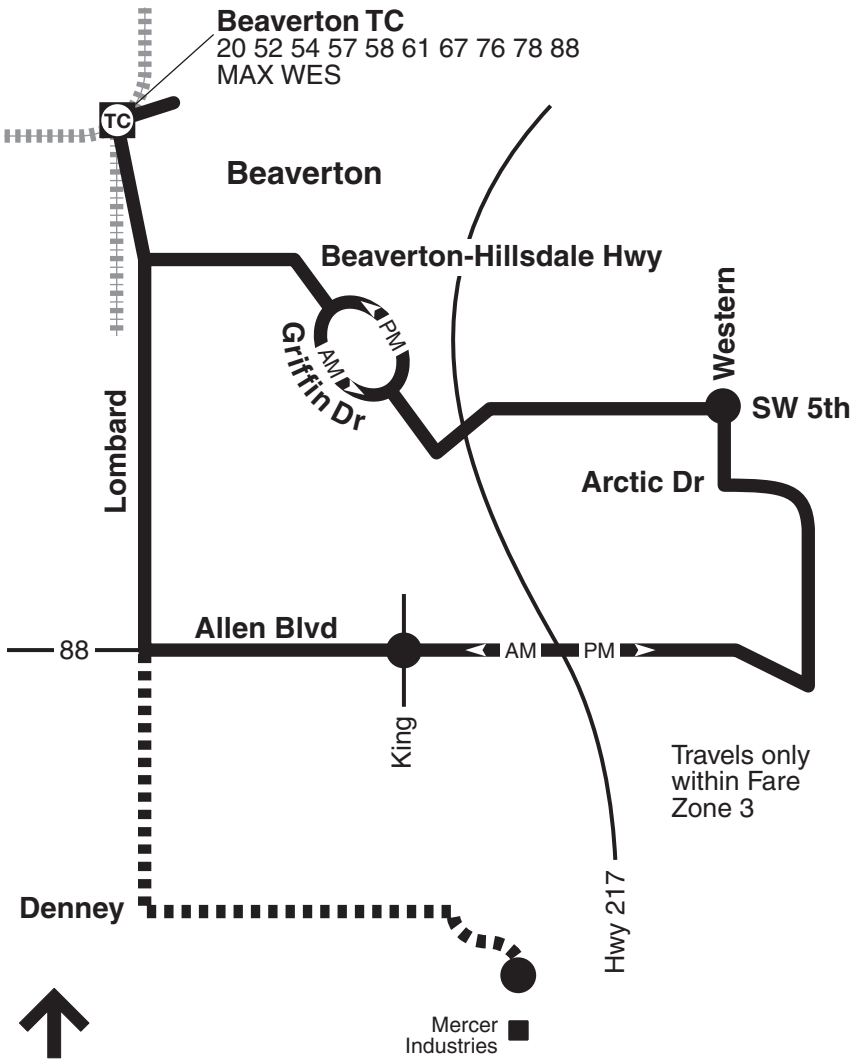

53-Arctic/Allen

NORTH

Schedule stop

Transfer location

Transit Center

MAX transfer location

WES transfer location

Infrequent service

For snow/ice detours visit trimet.org or call 503-238-RIDE (7433). Route subject to cancellation.