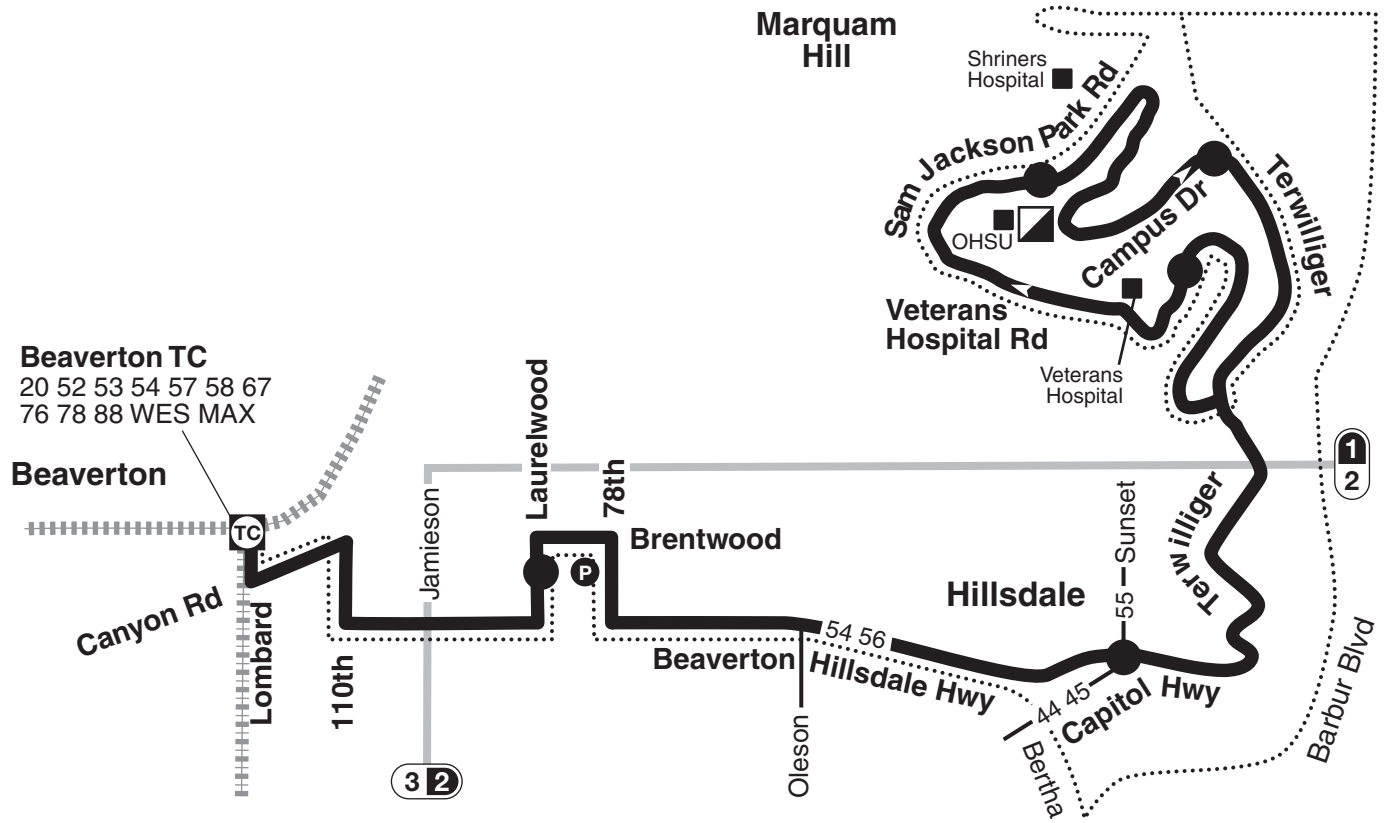

61-Marquam Hill/Beaverton

NORTH

-  Schedule stop
-  Transfer location
-  Park & Ride
-  Transit Center
-  MAX transfer location
-  WES transfer location
-  Fare Zone boundary
-  Portland Aerial Tram
-  Snow route

For snow/ice detours
visit trimet.org or call
503-238-RIDE (7433).