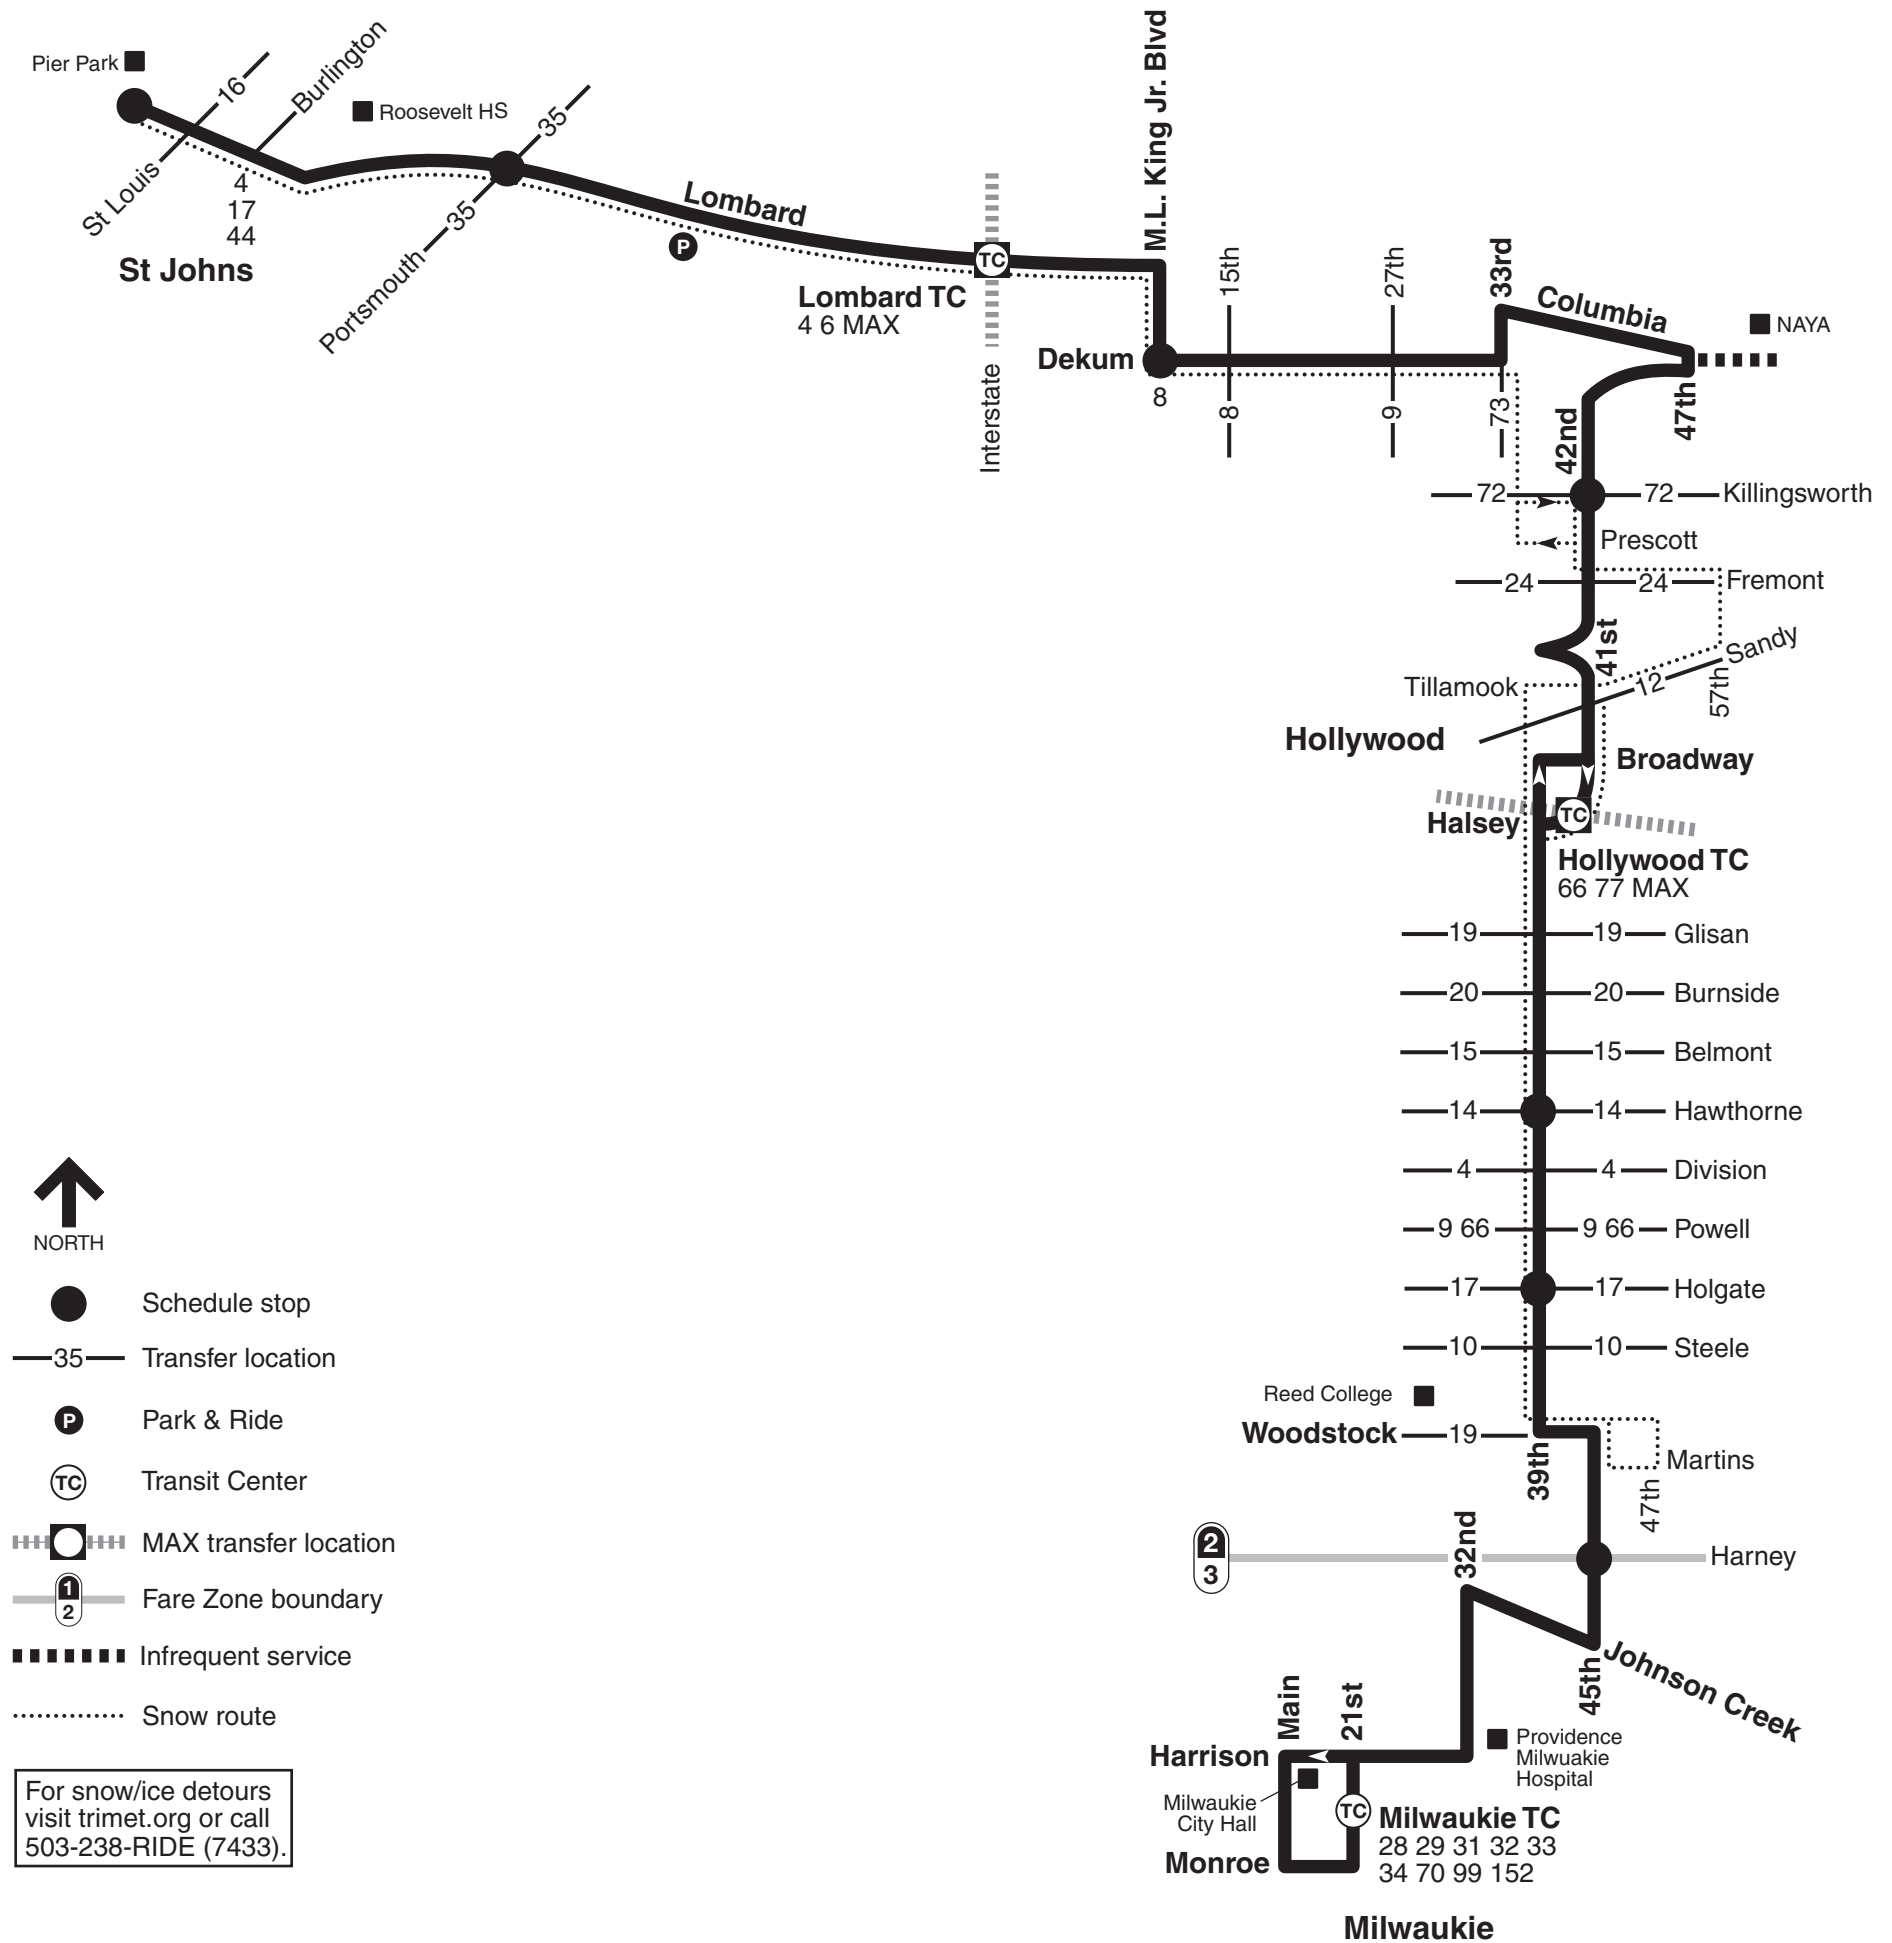

75-Lombard/39th

For snow/ice detours visit trimet.org or call 503-238-RIDE (7433).