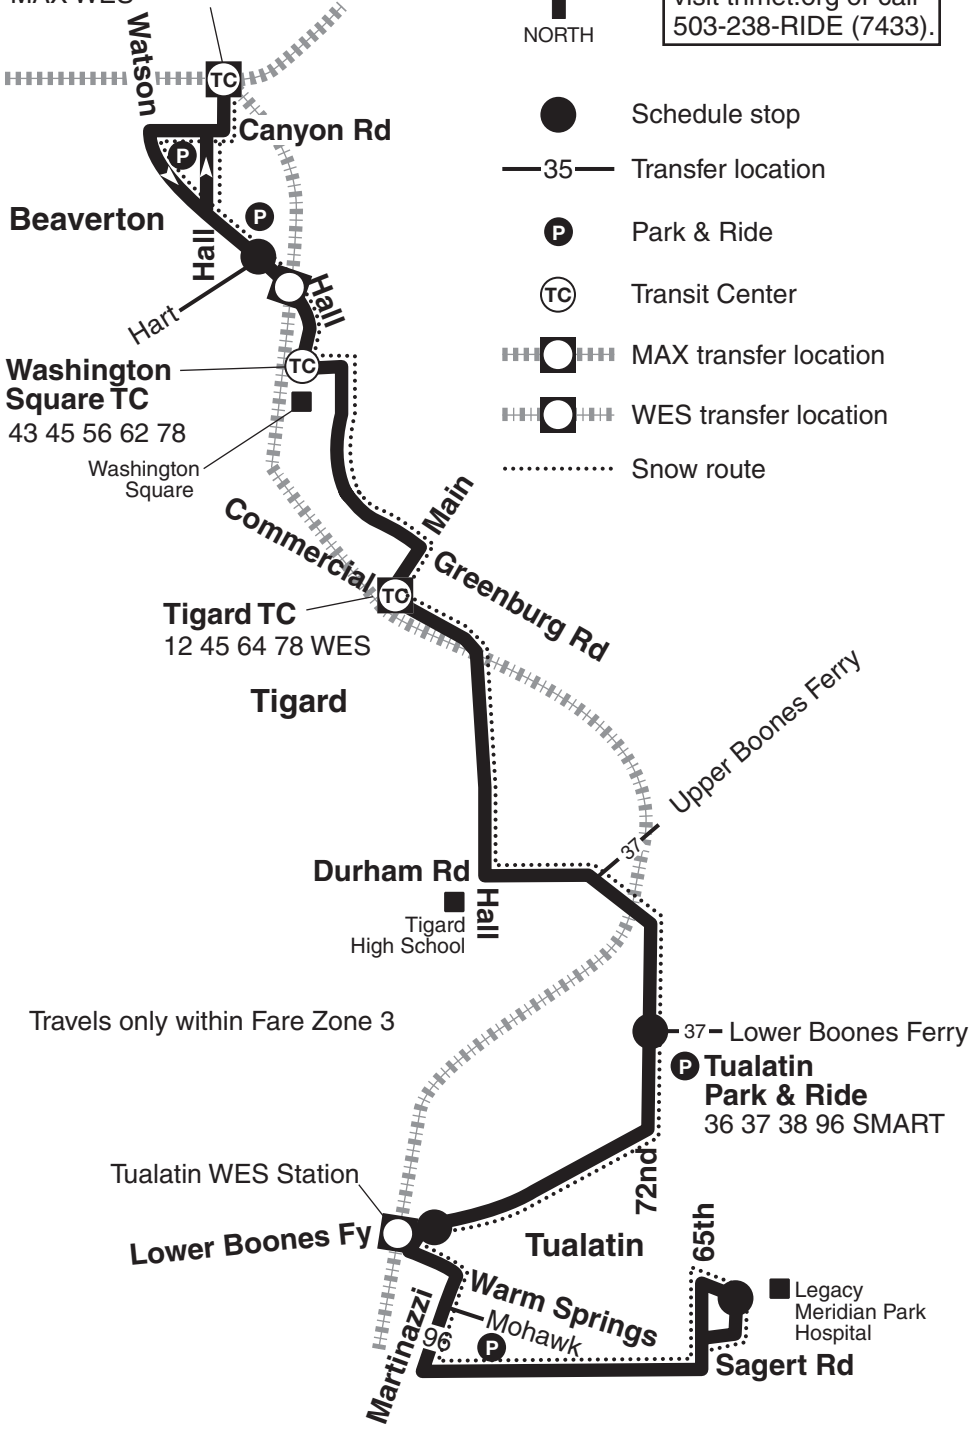

# 76-Beaverton/Tualatin

**Beaverton Transit Center**  
 20 52 53 54 57 58 61 67 78 88  
 MAX WES

NORTH

For snow/ice detours  
 visit [trimet.org](http://trimet.org) or call  
 503-238-RIDE (7433).

● Schedule stop

—35— Transfer location

Ⓟ Park & Ride

ⓉⓈ Transit Center

ⓉⓈ □ MAX transfer location

ⓉⓈ □ WES transfer location

⋯ Snow route

**Beaverton**

**Washington Square TC**  
 43 45 56 62 78  
 Washington Square

**Tigard TC**  
 12 45 64 78 WES  
**Tigard**

**Durham Rd Hall**  
 Tigard High School

Travels only within Fare Zone 3

Tualatin WES Station

**Lower Boones Fy**

**Tualatin**

**Warm Springs Mohawk**  
 96

Legacy Meridian Park Hospital

**Sagert Rd**

37— Lower Boones Ferry

Ⓟ **Tualatin Park & Ride**  
 36 37 38 96 SMART

72nd

65th

**Martinazzi**