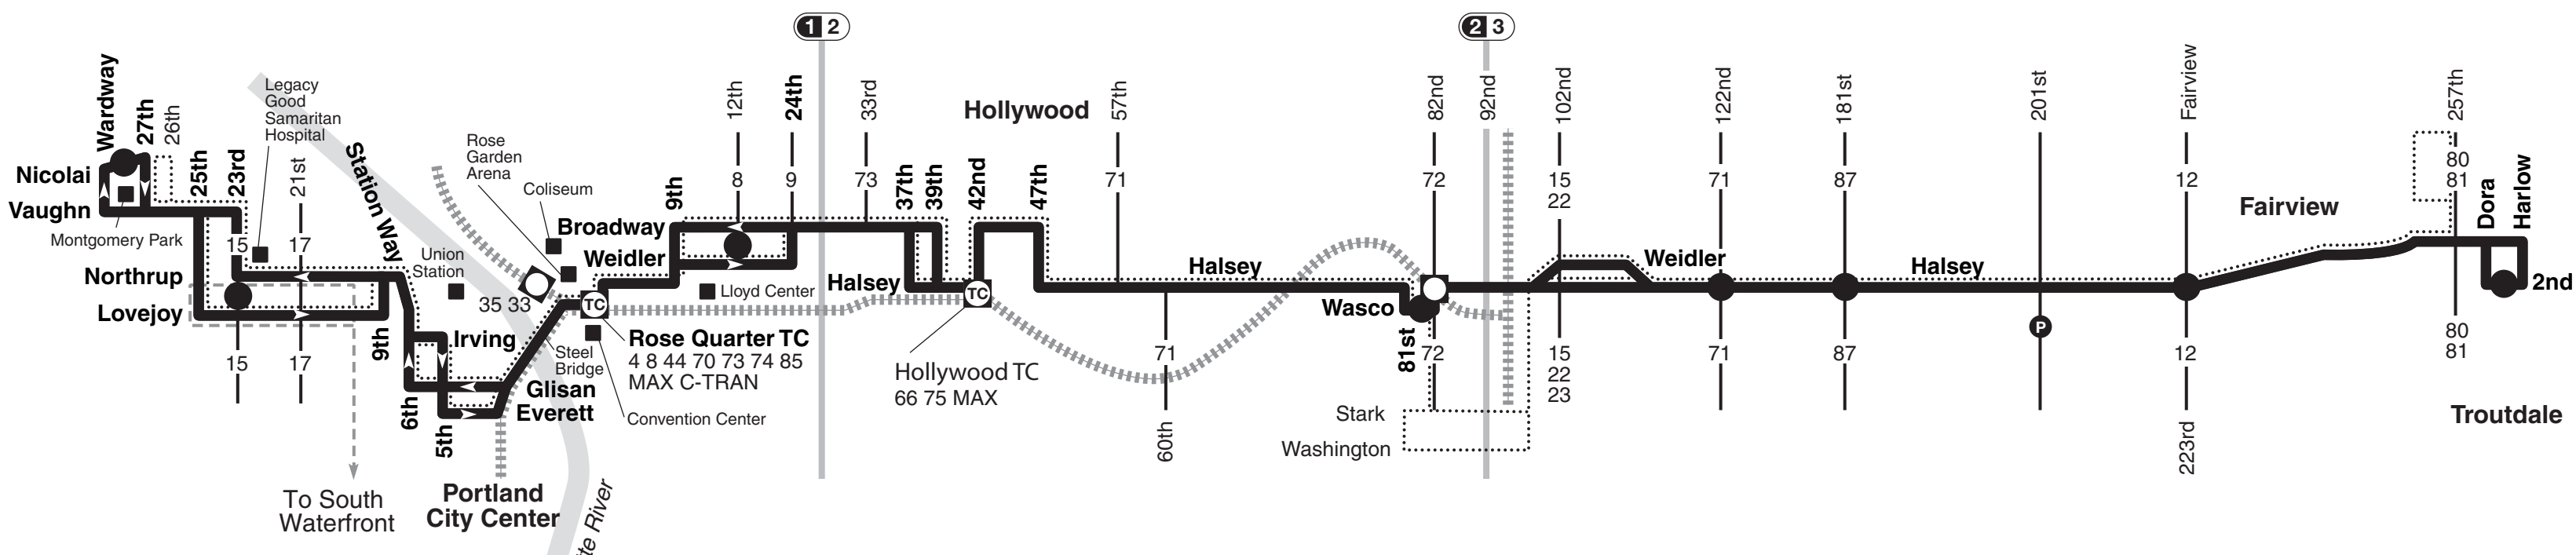

77-Broadway/Halsey

- Schedule stop
- ⓐ Transit Center

- ⓐ Park & Ride
- 35— Transfer location

- ⓐ MAX transfer location
- ⋯ Snow route

- - - Portland Streetcar
- 1 2 Fare Zone boundary

For snow/ice detours visit trimet.org or call 503-238-RIDE (7433).