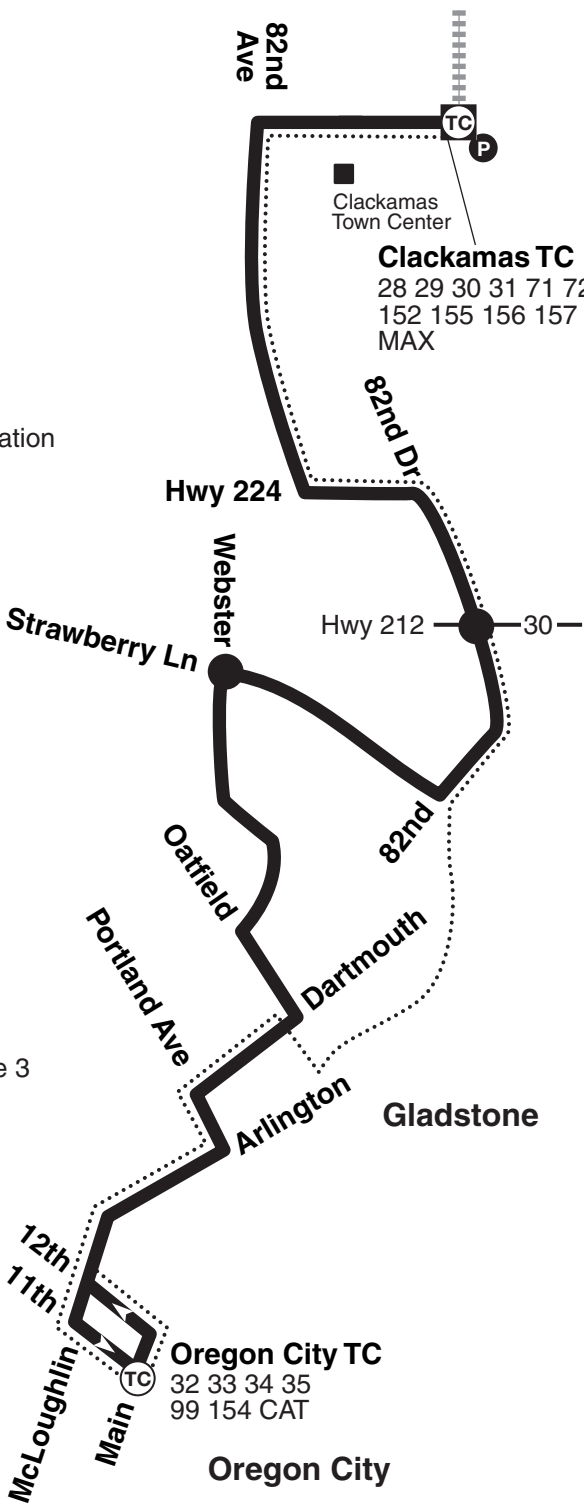

79-Clackamas/Oregon City

NORTH

Schedule stop

Transfer location

Park & Ride

Transit Center

MAX transfer location

Snow route

For snow/ice detours visit trimet.org or call 503-238-RIDE (7433).

Clackamas TC
 28 29 30 31 71 72
 152 155 156 157
 MAX

Oregon City TC
 32 33 34 35
 99 154 CAT

Travels only within Fare Zone 3

Oregon City