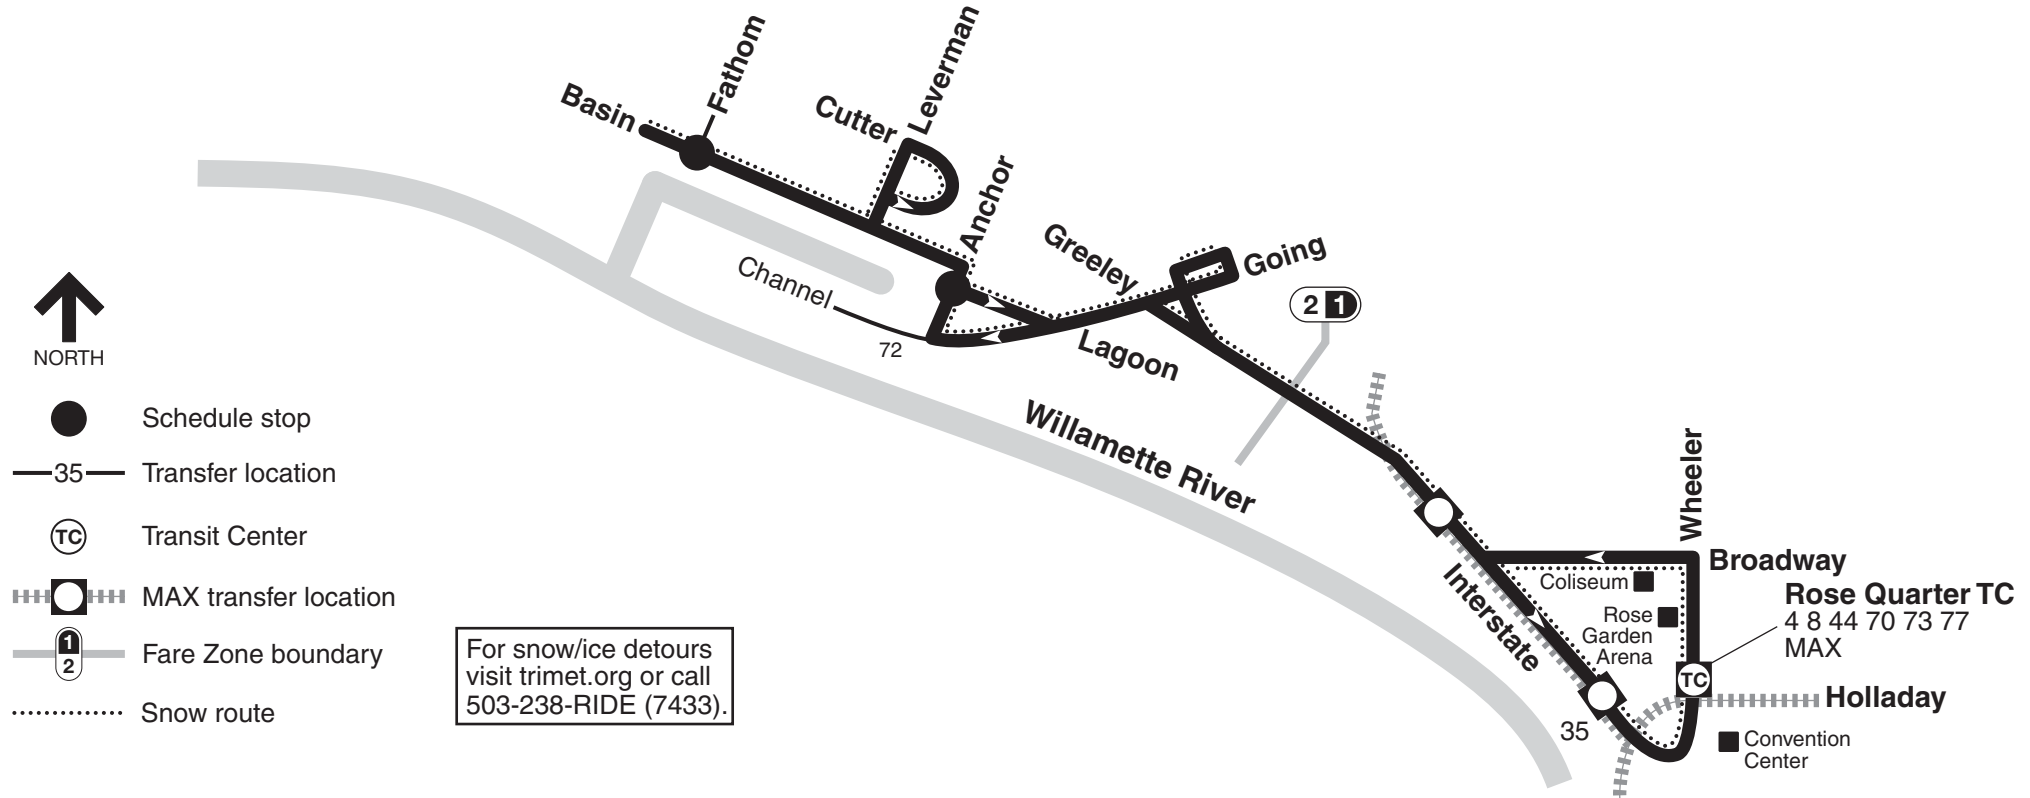

85-Swan Island

For snow/ice detours visit trimet.org or call 503-238-RIDE (7433).