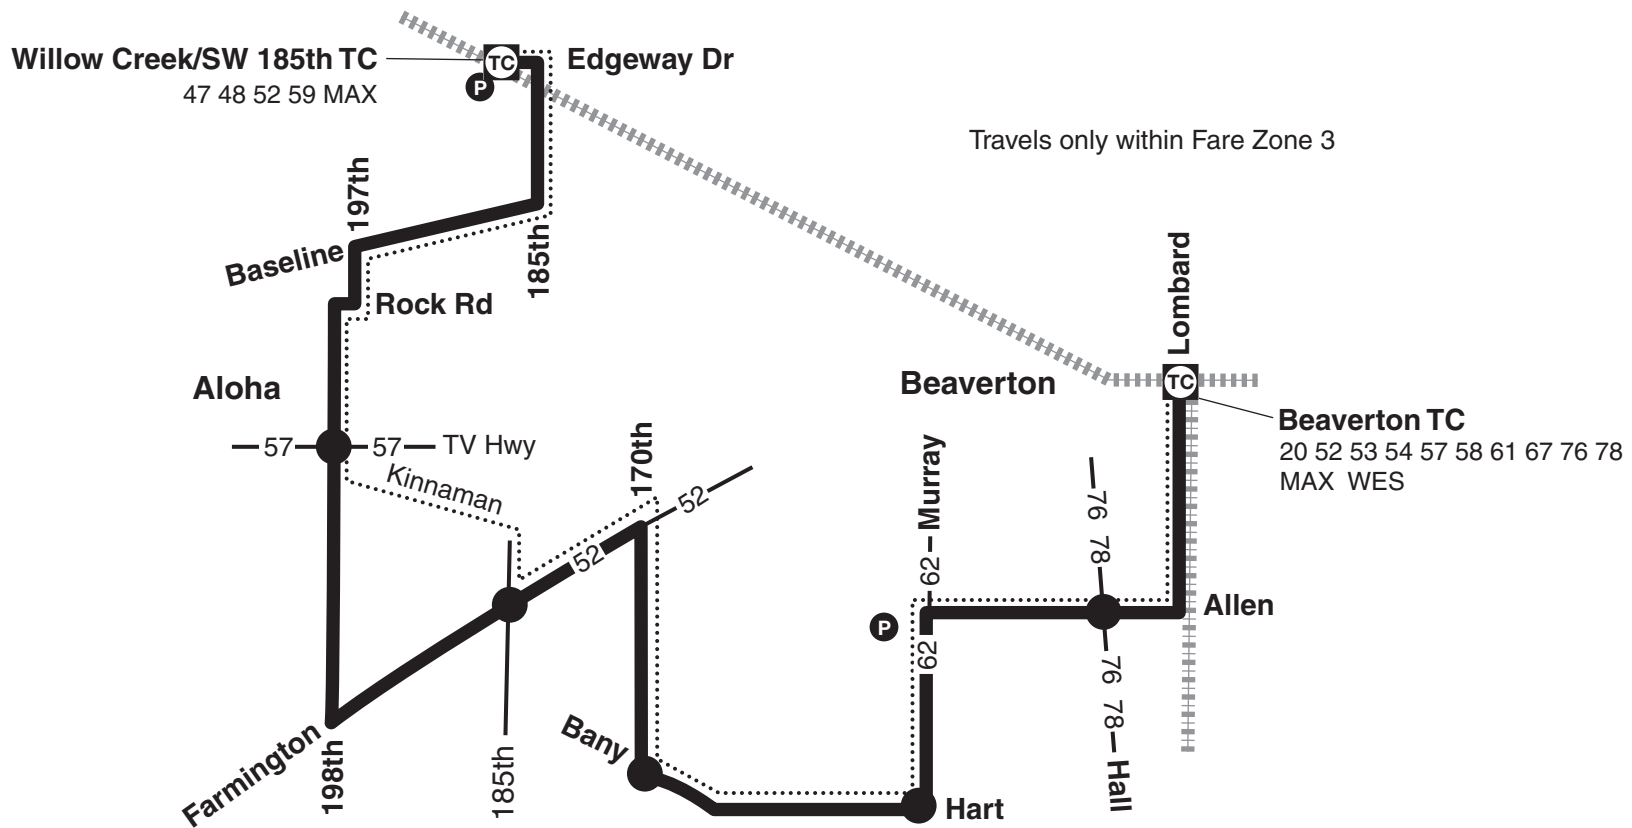

# 88-Hart/198th Ave

Travels only within Fare Zone 3

NORTH

- Schedule stop
- 35— Transfer location
- P Park & Ride
- 35— Transfer location
- ⊠ MAX transfer location
- ⊠ WES transfer location
- ..... Snow route

For snow/ice detours visit [trimet.org](http://trimet.org) or call 503-238-RIDE (7433).