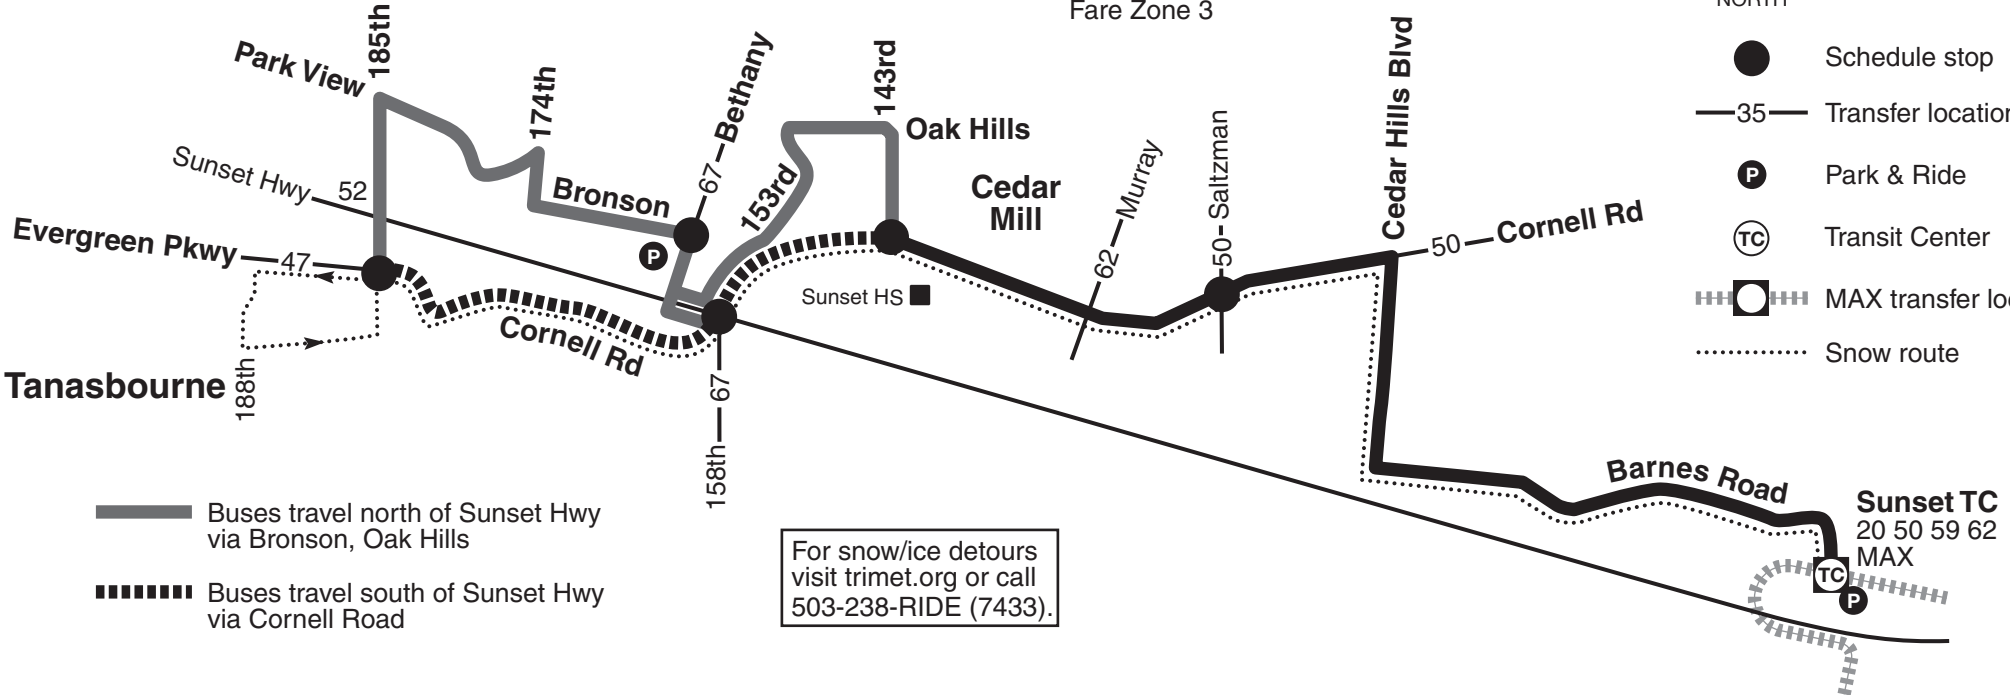

# 89-Tanasbourne

Travels only within  
Fare Zone 3

NORTH

- Schedule stop
- Transfer location
- Park & Ride
- Transit Center
- MAX transfer location
- Snow route

- Buses travel north of Sunset Hwy via Bronson, Oak Hills
- Buses travel south of Sunset Hwy via Cornell Road

For snow/ice detours  
visit [trimet.org](http://trimet.org) or call  
503-238-RIDE (7433).