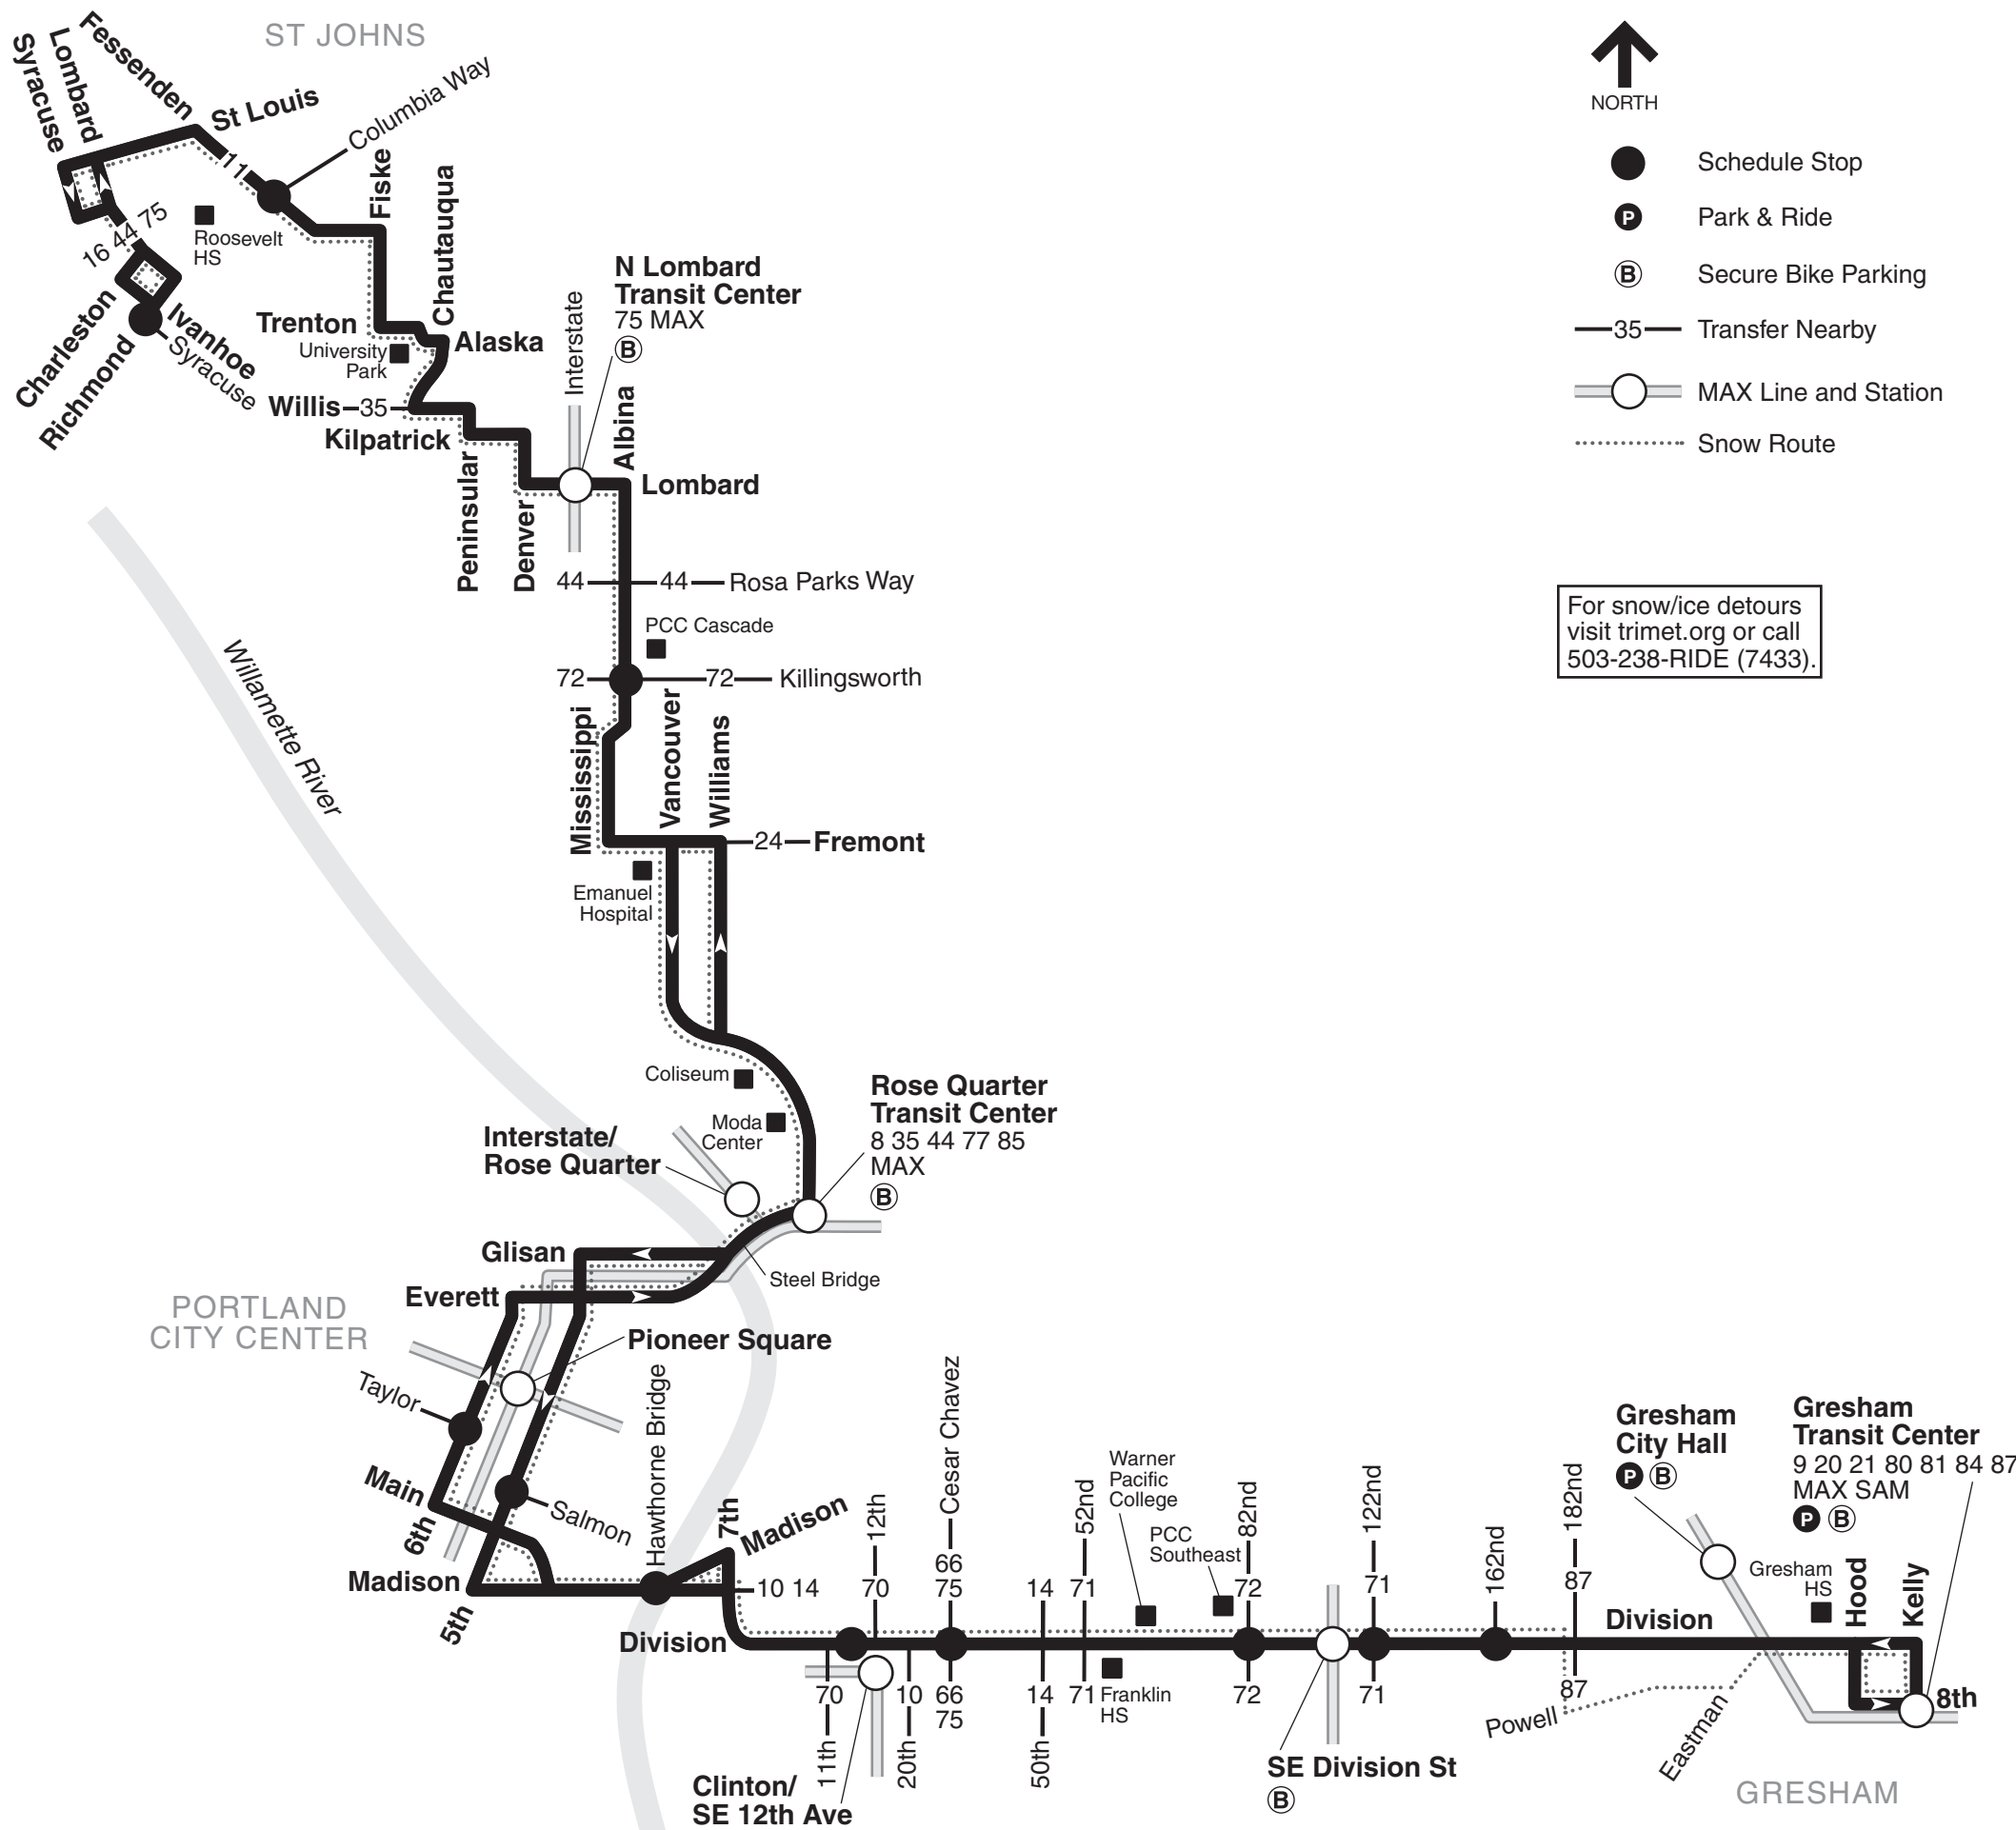

4-Division/Fessenden

-  NORTH
-  Schedule Stop
-  Park & Ride
-  Secure Bike Parking
-  Transfer Nearby
-  MAX Line and Station
-  Snow Route

For snow/ice detours visit trimet.org or call 503-238-RIDE (7433).