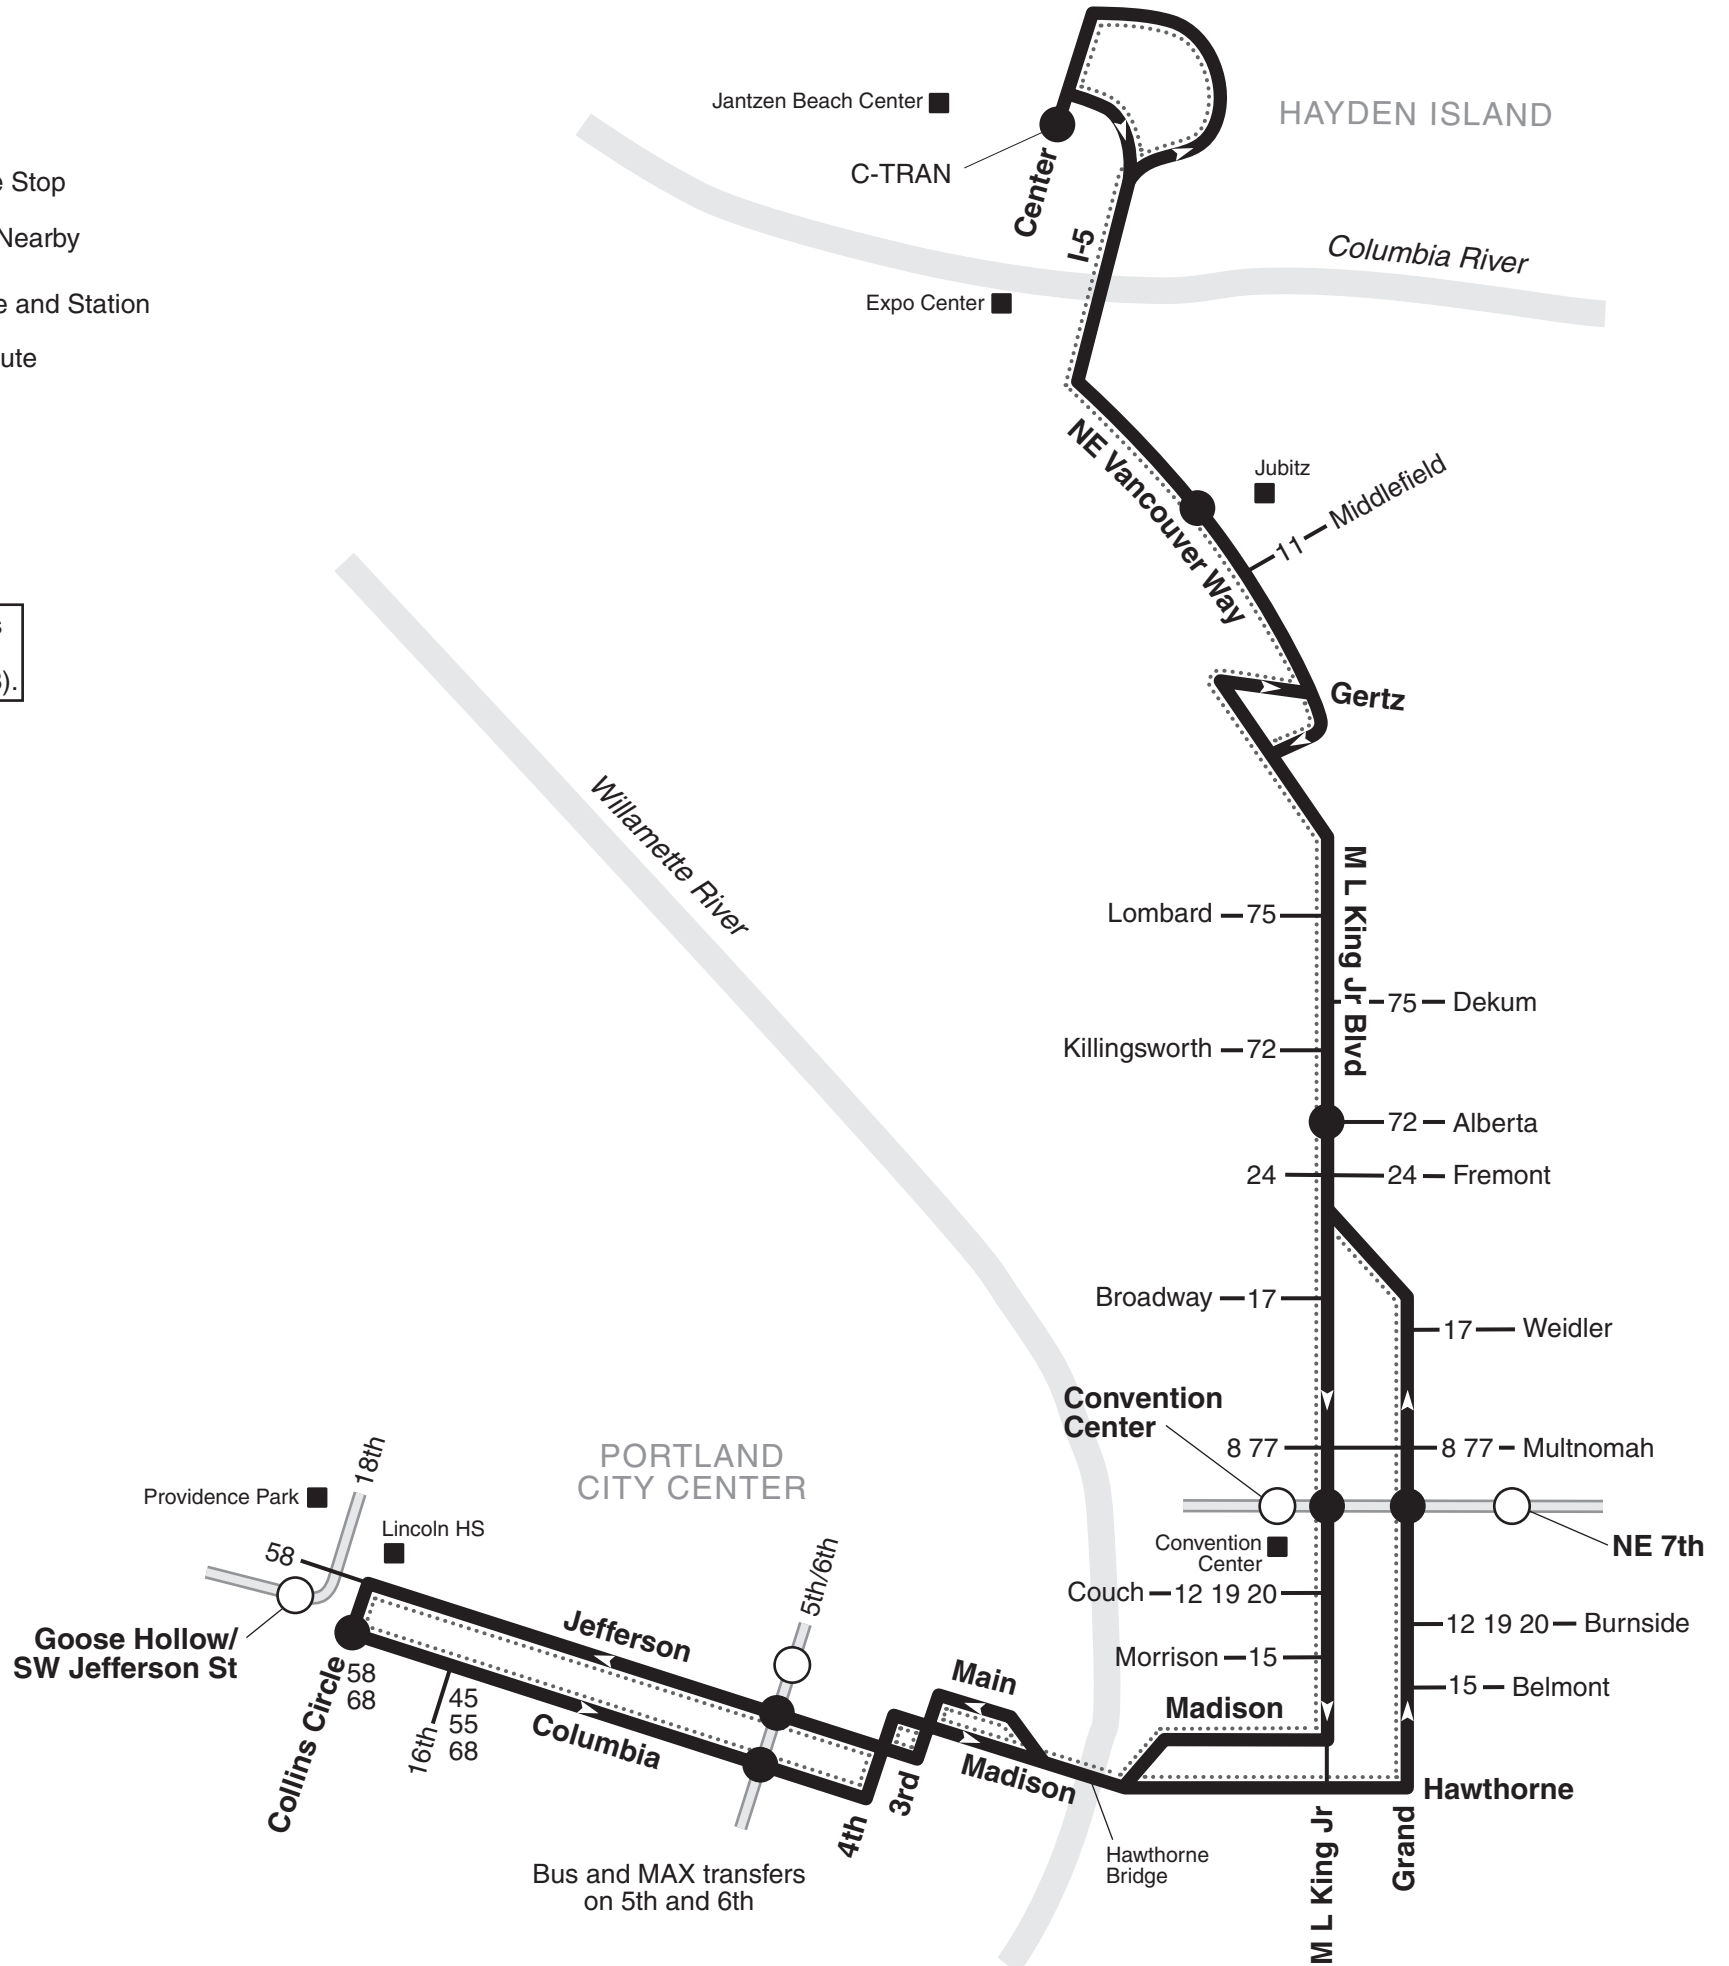

6-Martin Luther King Jr Blvd

NORTH

- Schedule Stop
- 35— Transfer Nearby
- MAX Line and Station
- ⋯ Snow Route

For snow/ice detours visit trimet.org or call 503-238-RIDE (7433).

Bus and MAX transfers on 5th and 6th