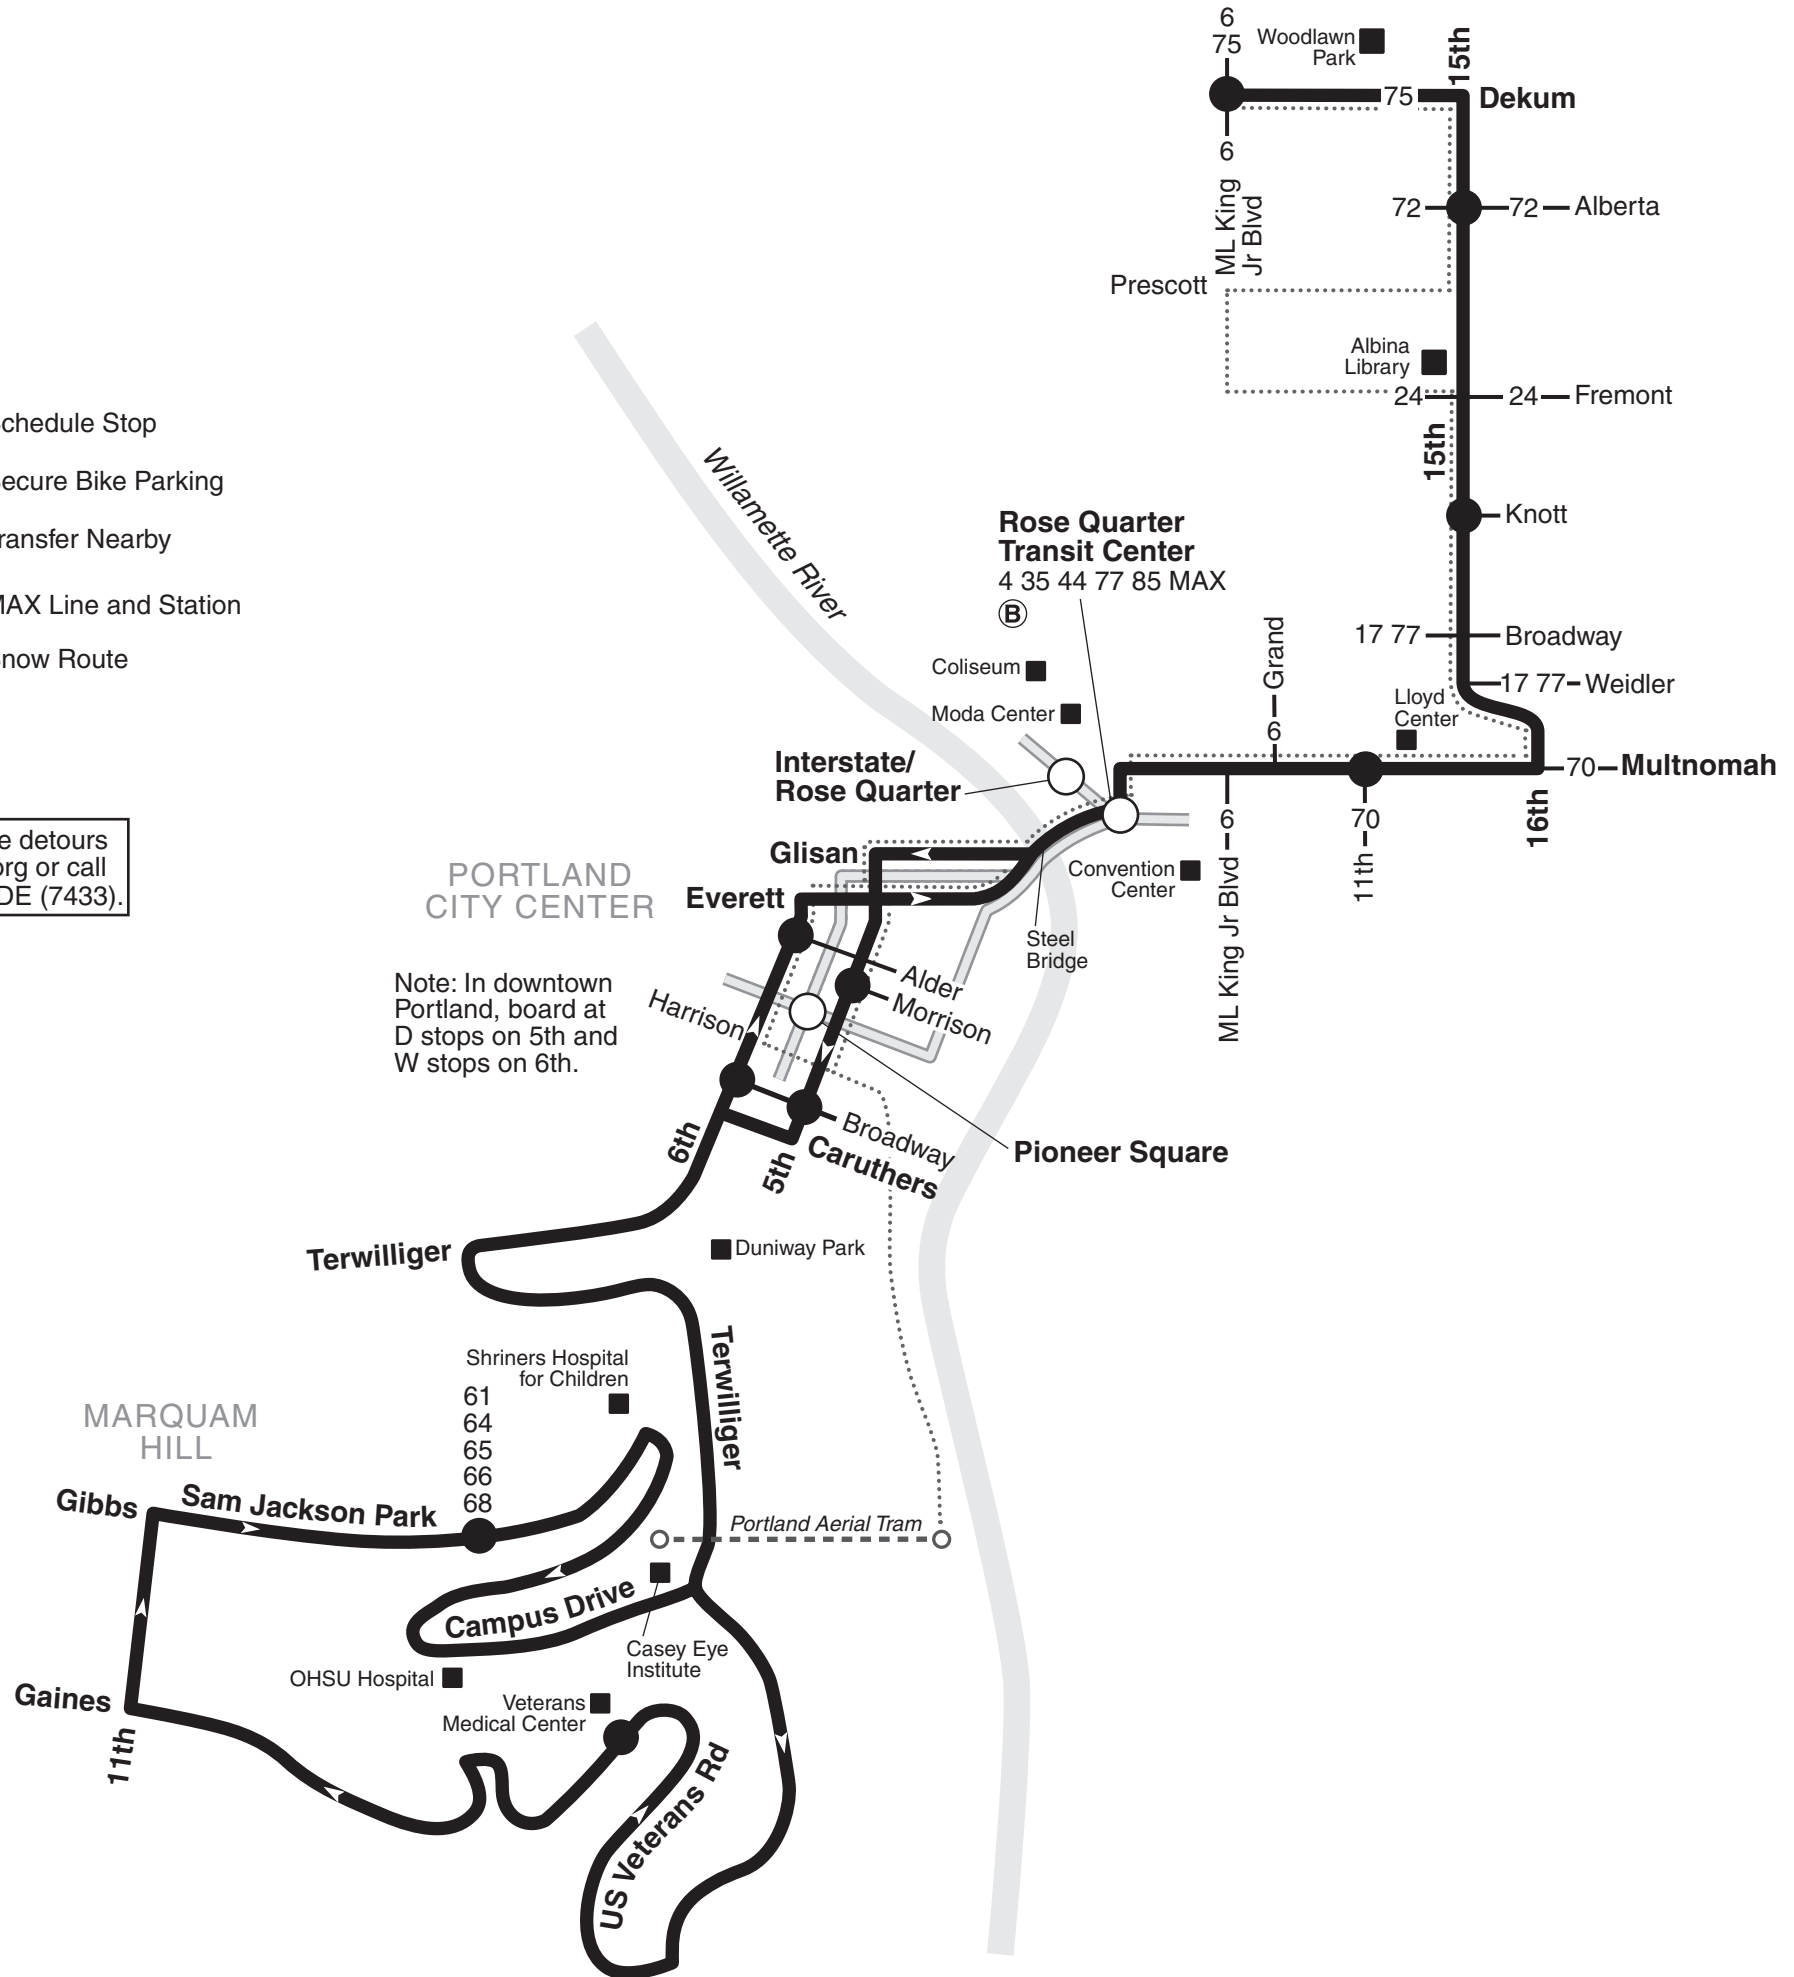

8-Jackson Park/NE 15th

NORTH

● Schedule Stop

ⓑ Secure Bike Parking

—35— Transfer Nearby

○ MAX Line and Station

⋯ Snow Route

For snow/ice detours visit trimet.org or call 503-238-RIDE (7433).

Note: In downtown Portland, board at D stops on 5th and W stops on 6th.