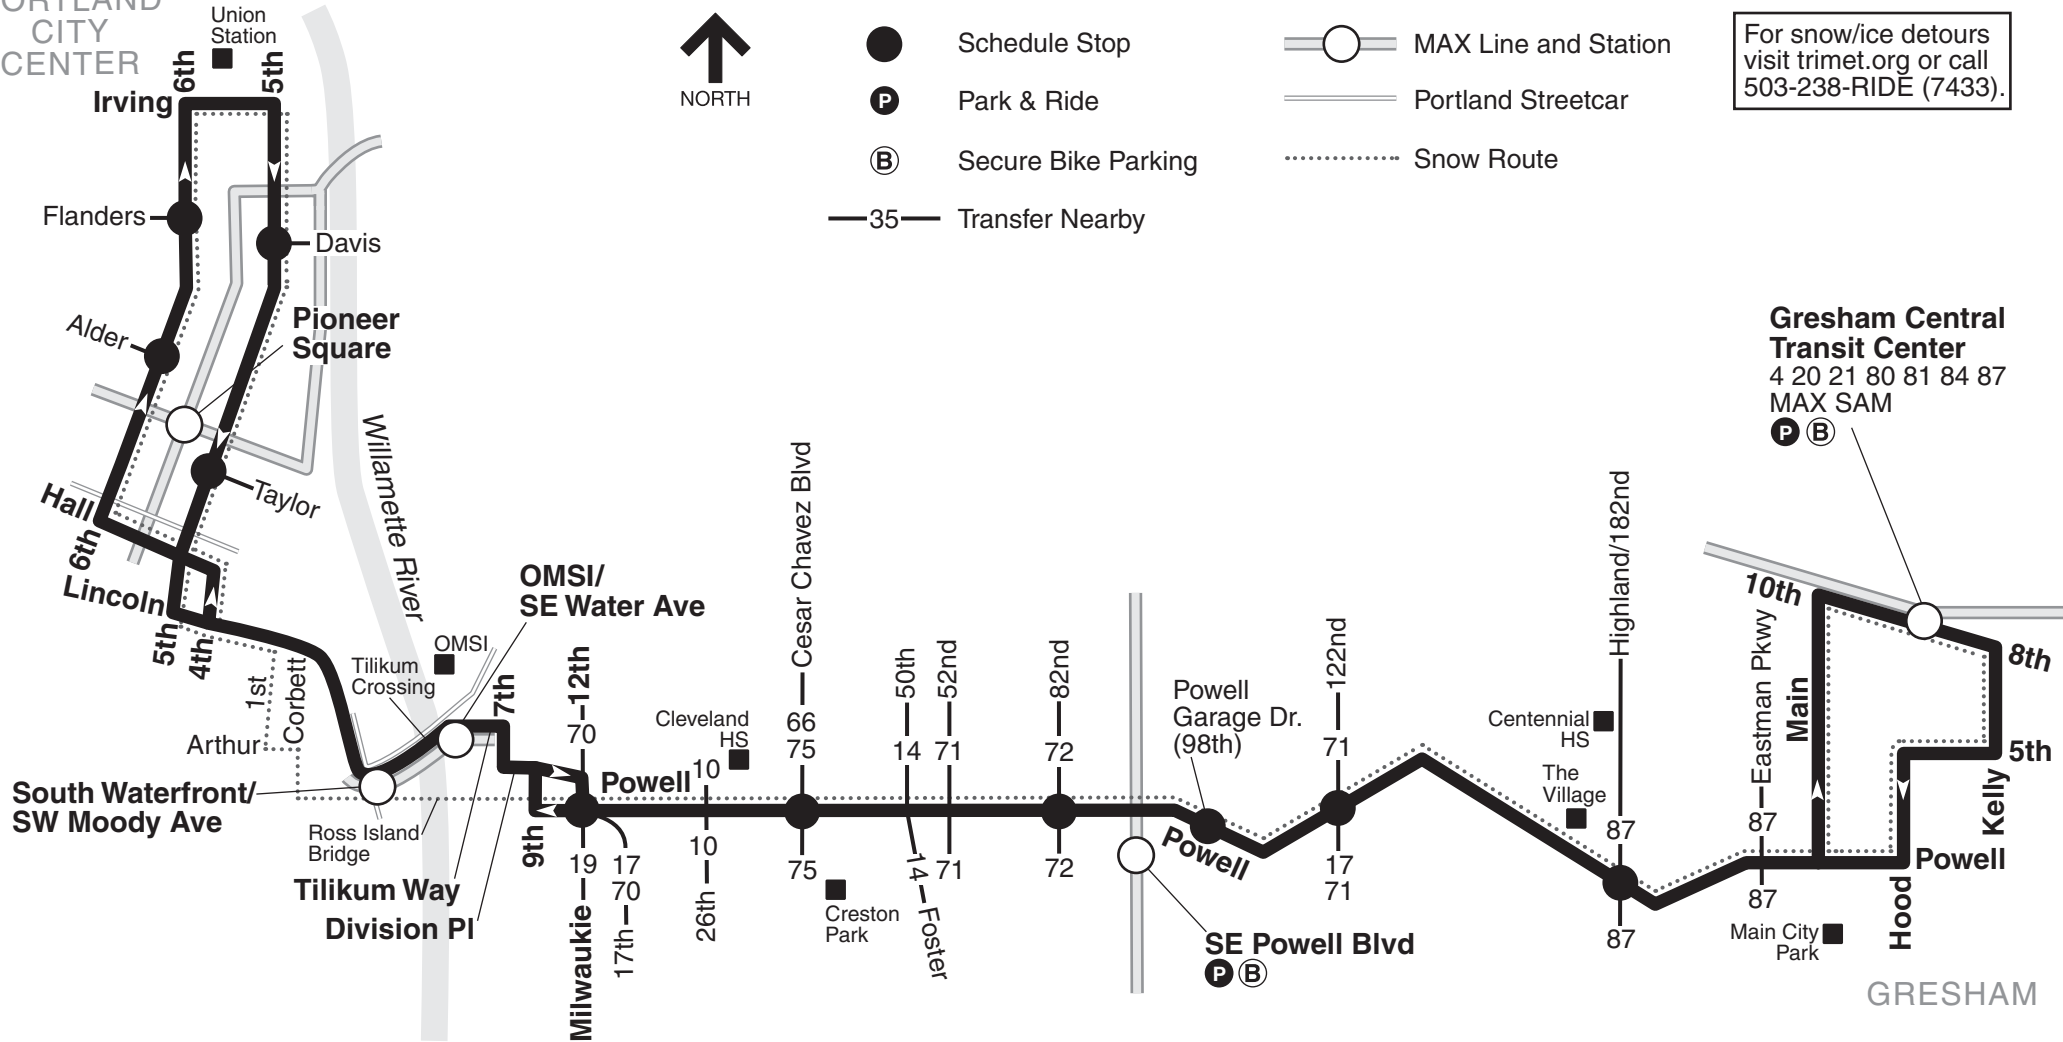

# 9-Powell Blvd

PORTLAND  
CITY  
CENTER

Union  
Station

- Schedule Stop
- P Park & Ride
- B Secure Bike Parking
- 35— Transfer Nearby

- MAX Line and Station
- Portland Streetcar
- ⋯ Snow Route

For snow/ice detours  
visit [trimet.org](http://trimet.org) or call  
503-238-RIDE (7433).

**Gresham Central  
Transit Center**  
4 20 21 80 81 84 87  
MAX SAM  
P B

GRESHAM