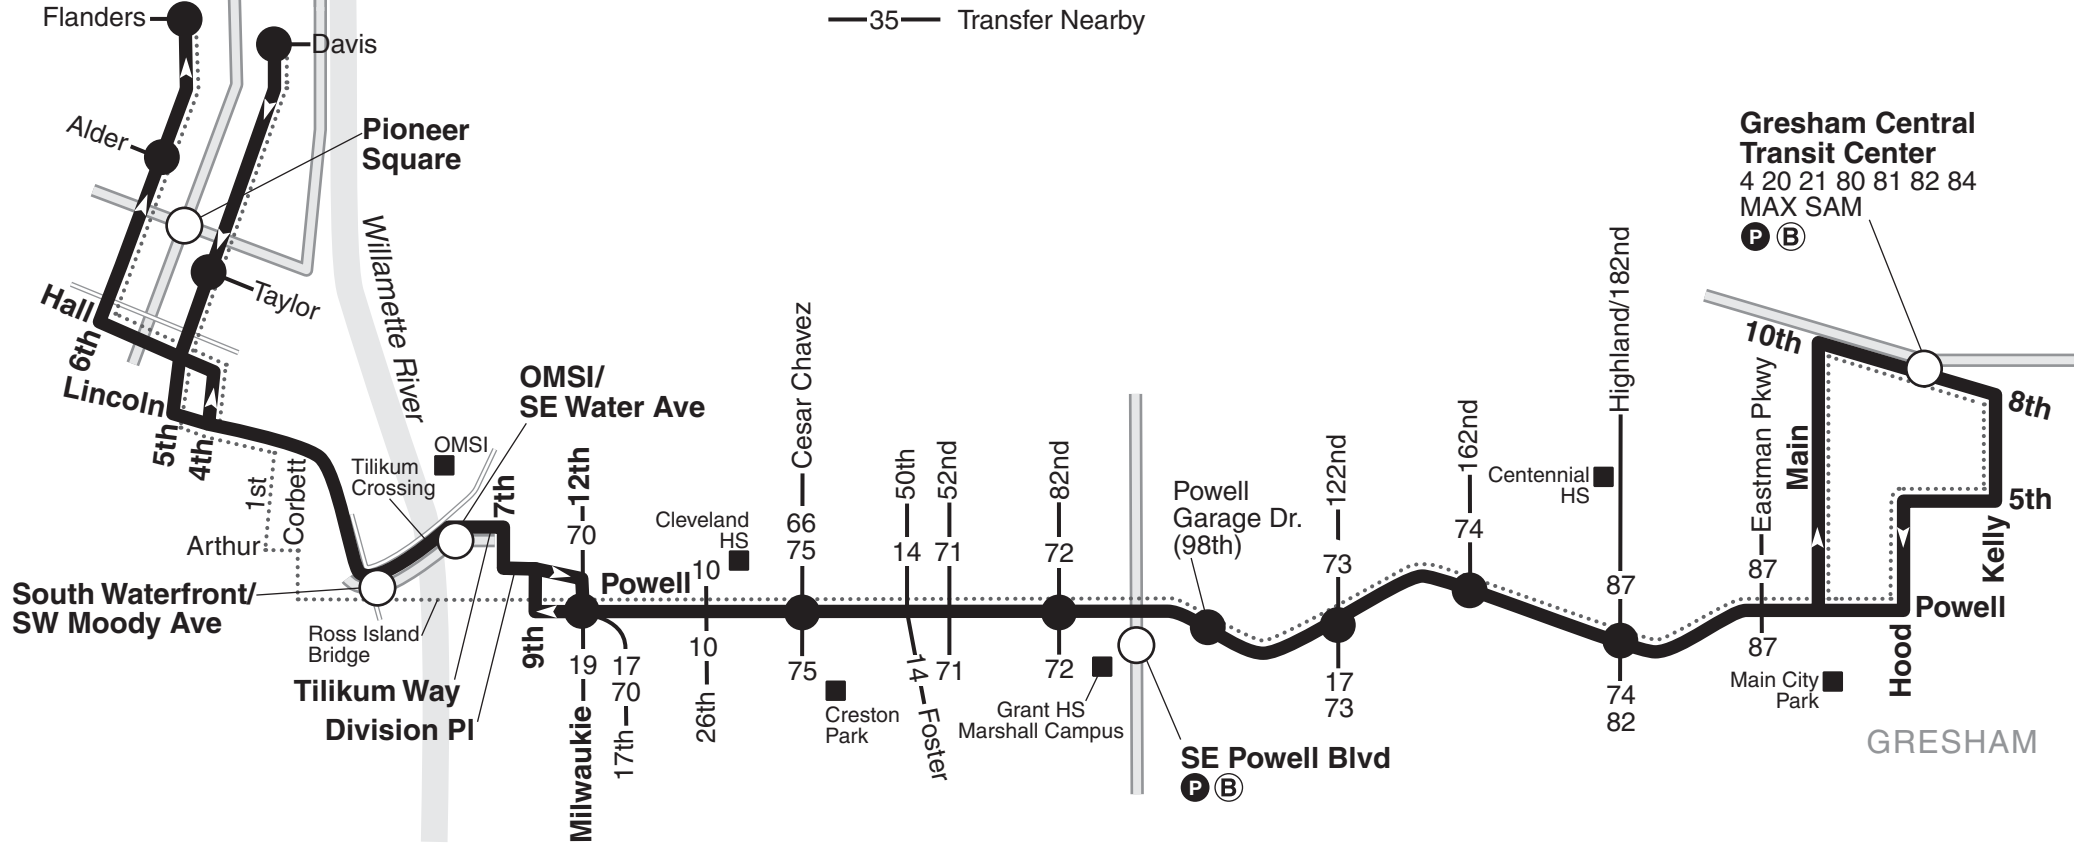

9-Powell Blvd

PORTLAND
CITY
CENTER

Union
Station

- Schedule Stop
- P Park & Ride
- B Secure Bike Parking
- 35— Transfer Nearby

- MAX Line and Station
- Portland Streetcar
- ⋯ Snow Route

For snow/ice detours
visit trimet.org or call
503-238-RIDE (7433).

GRESHAM