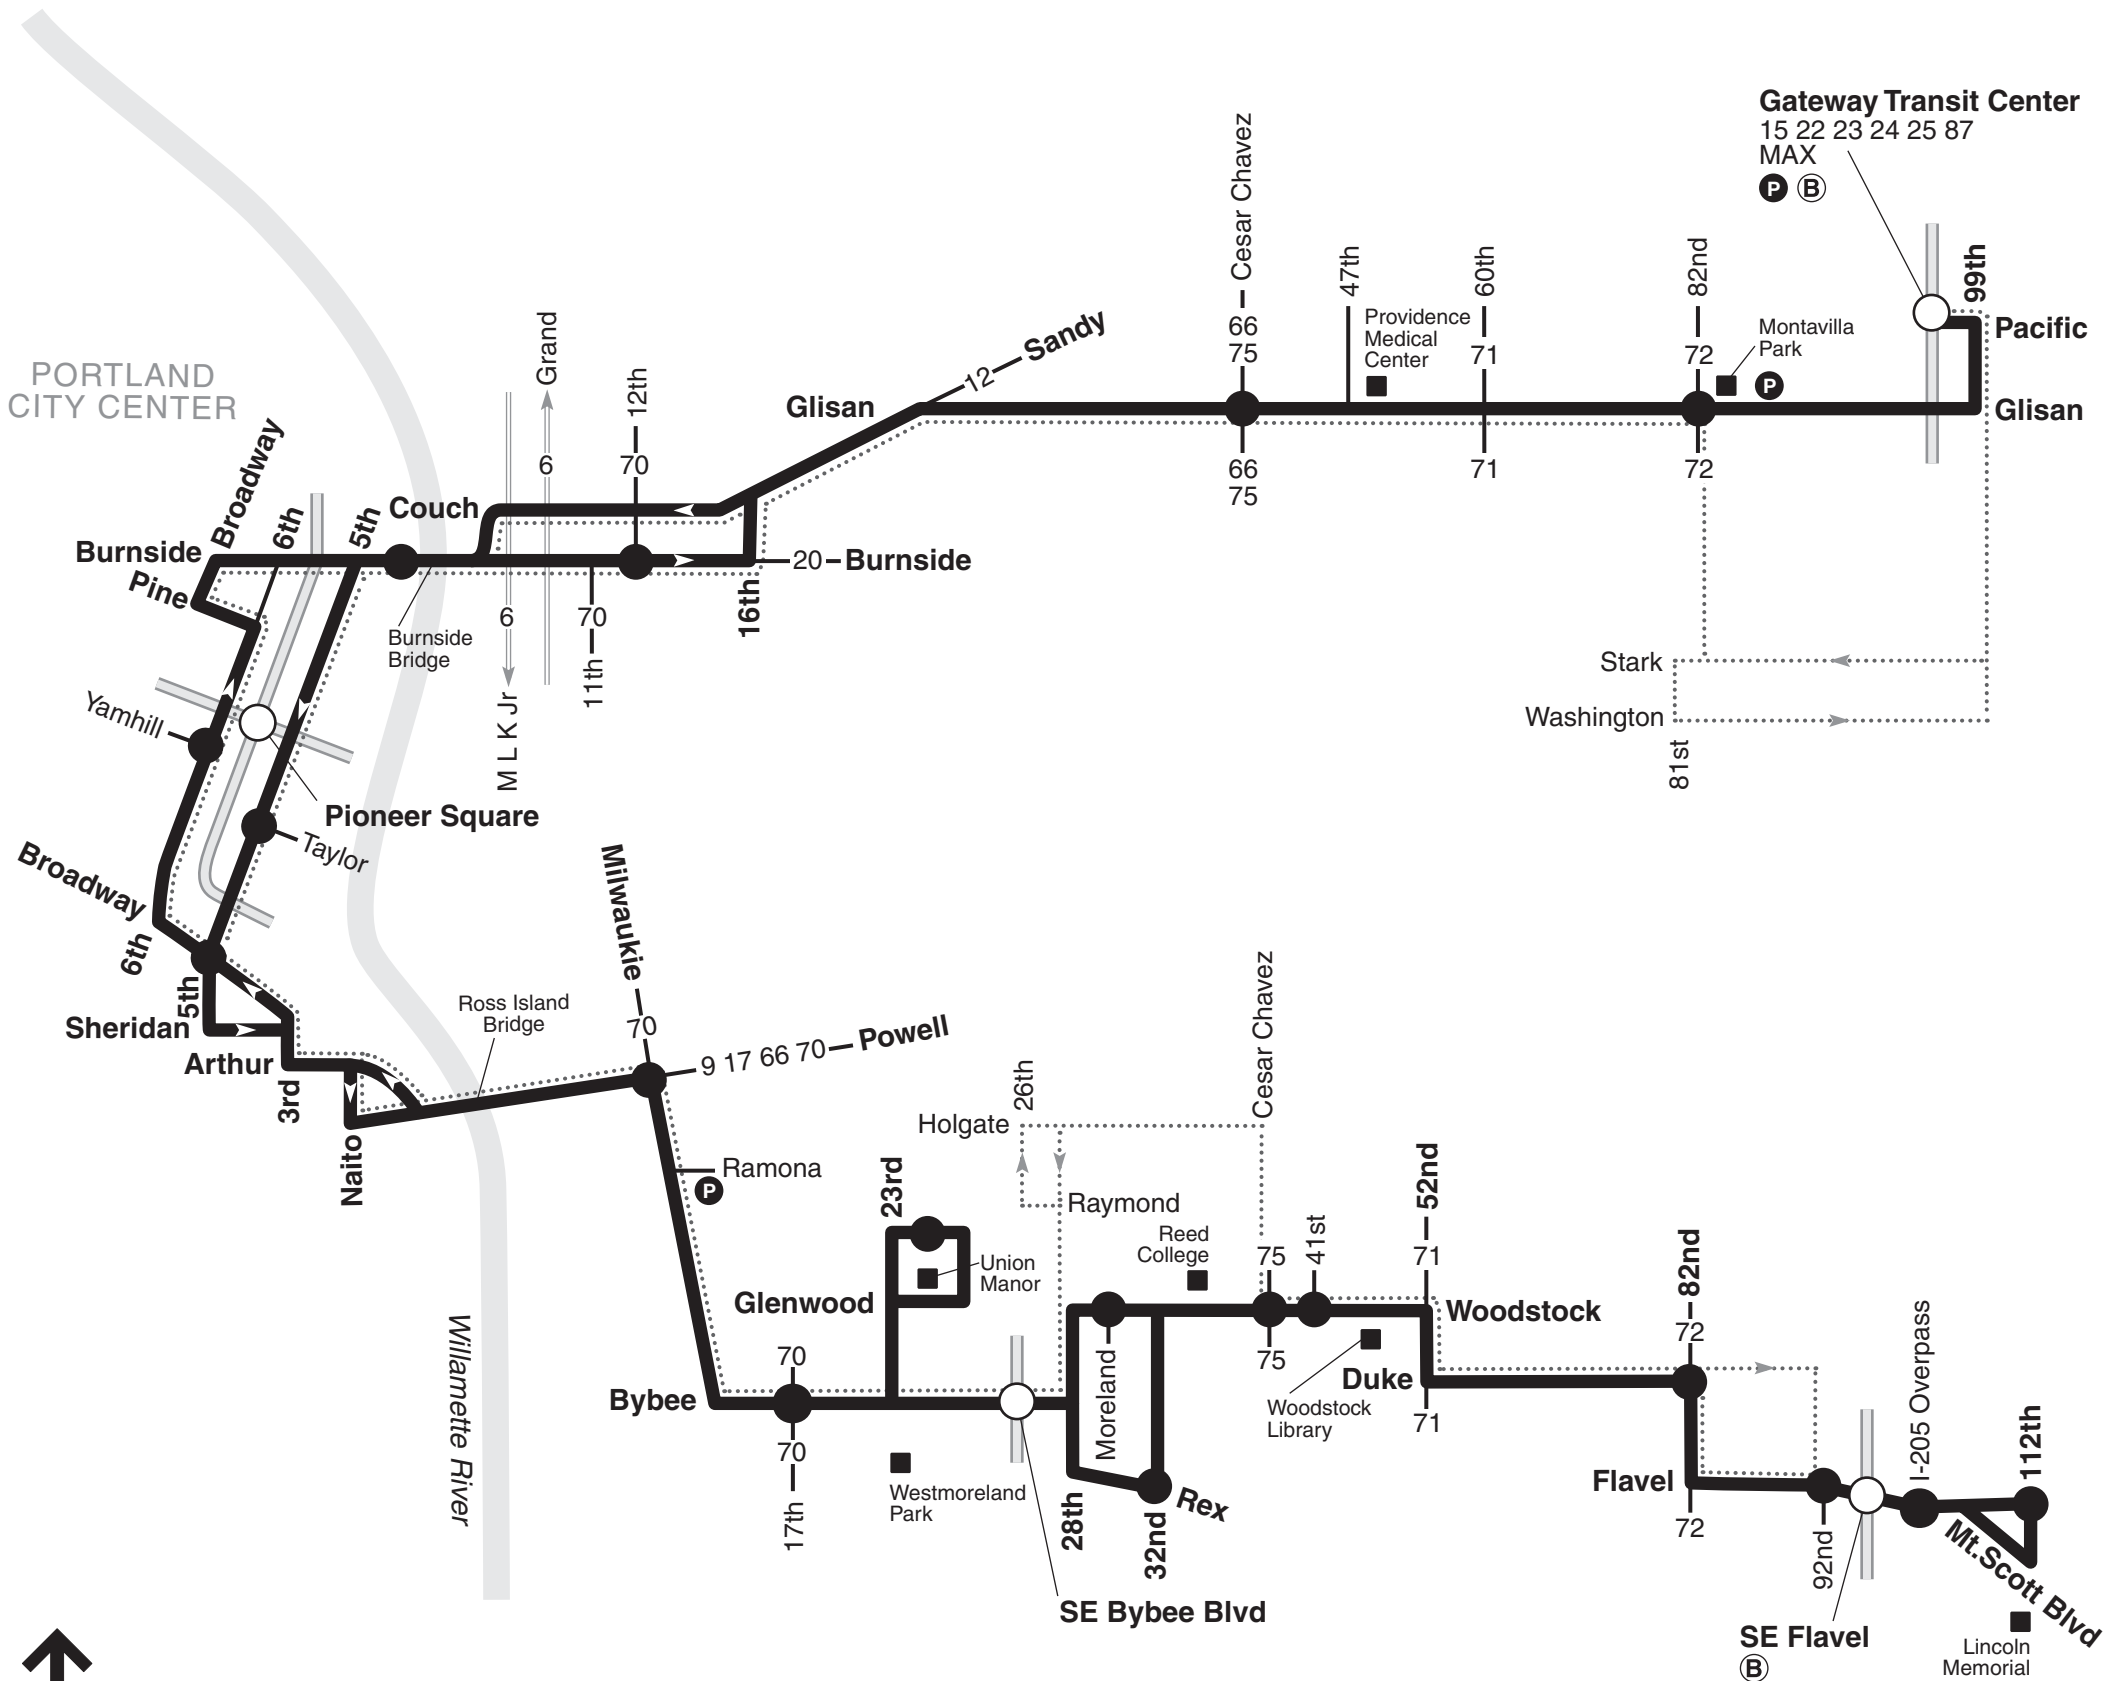

# 19-Woodstock/Glisan

NORTH

Schedule Stop

Park & Ride

Secure Bike Parking

Transfer Nearby

MAX Line and Station

Snow Route

Portland Streetcar

For snow/ice detours  
visit [trimet.org](http://trimet.org) or call  
503-238-RIDE (7433).