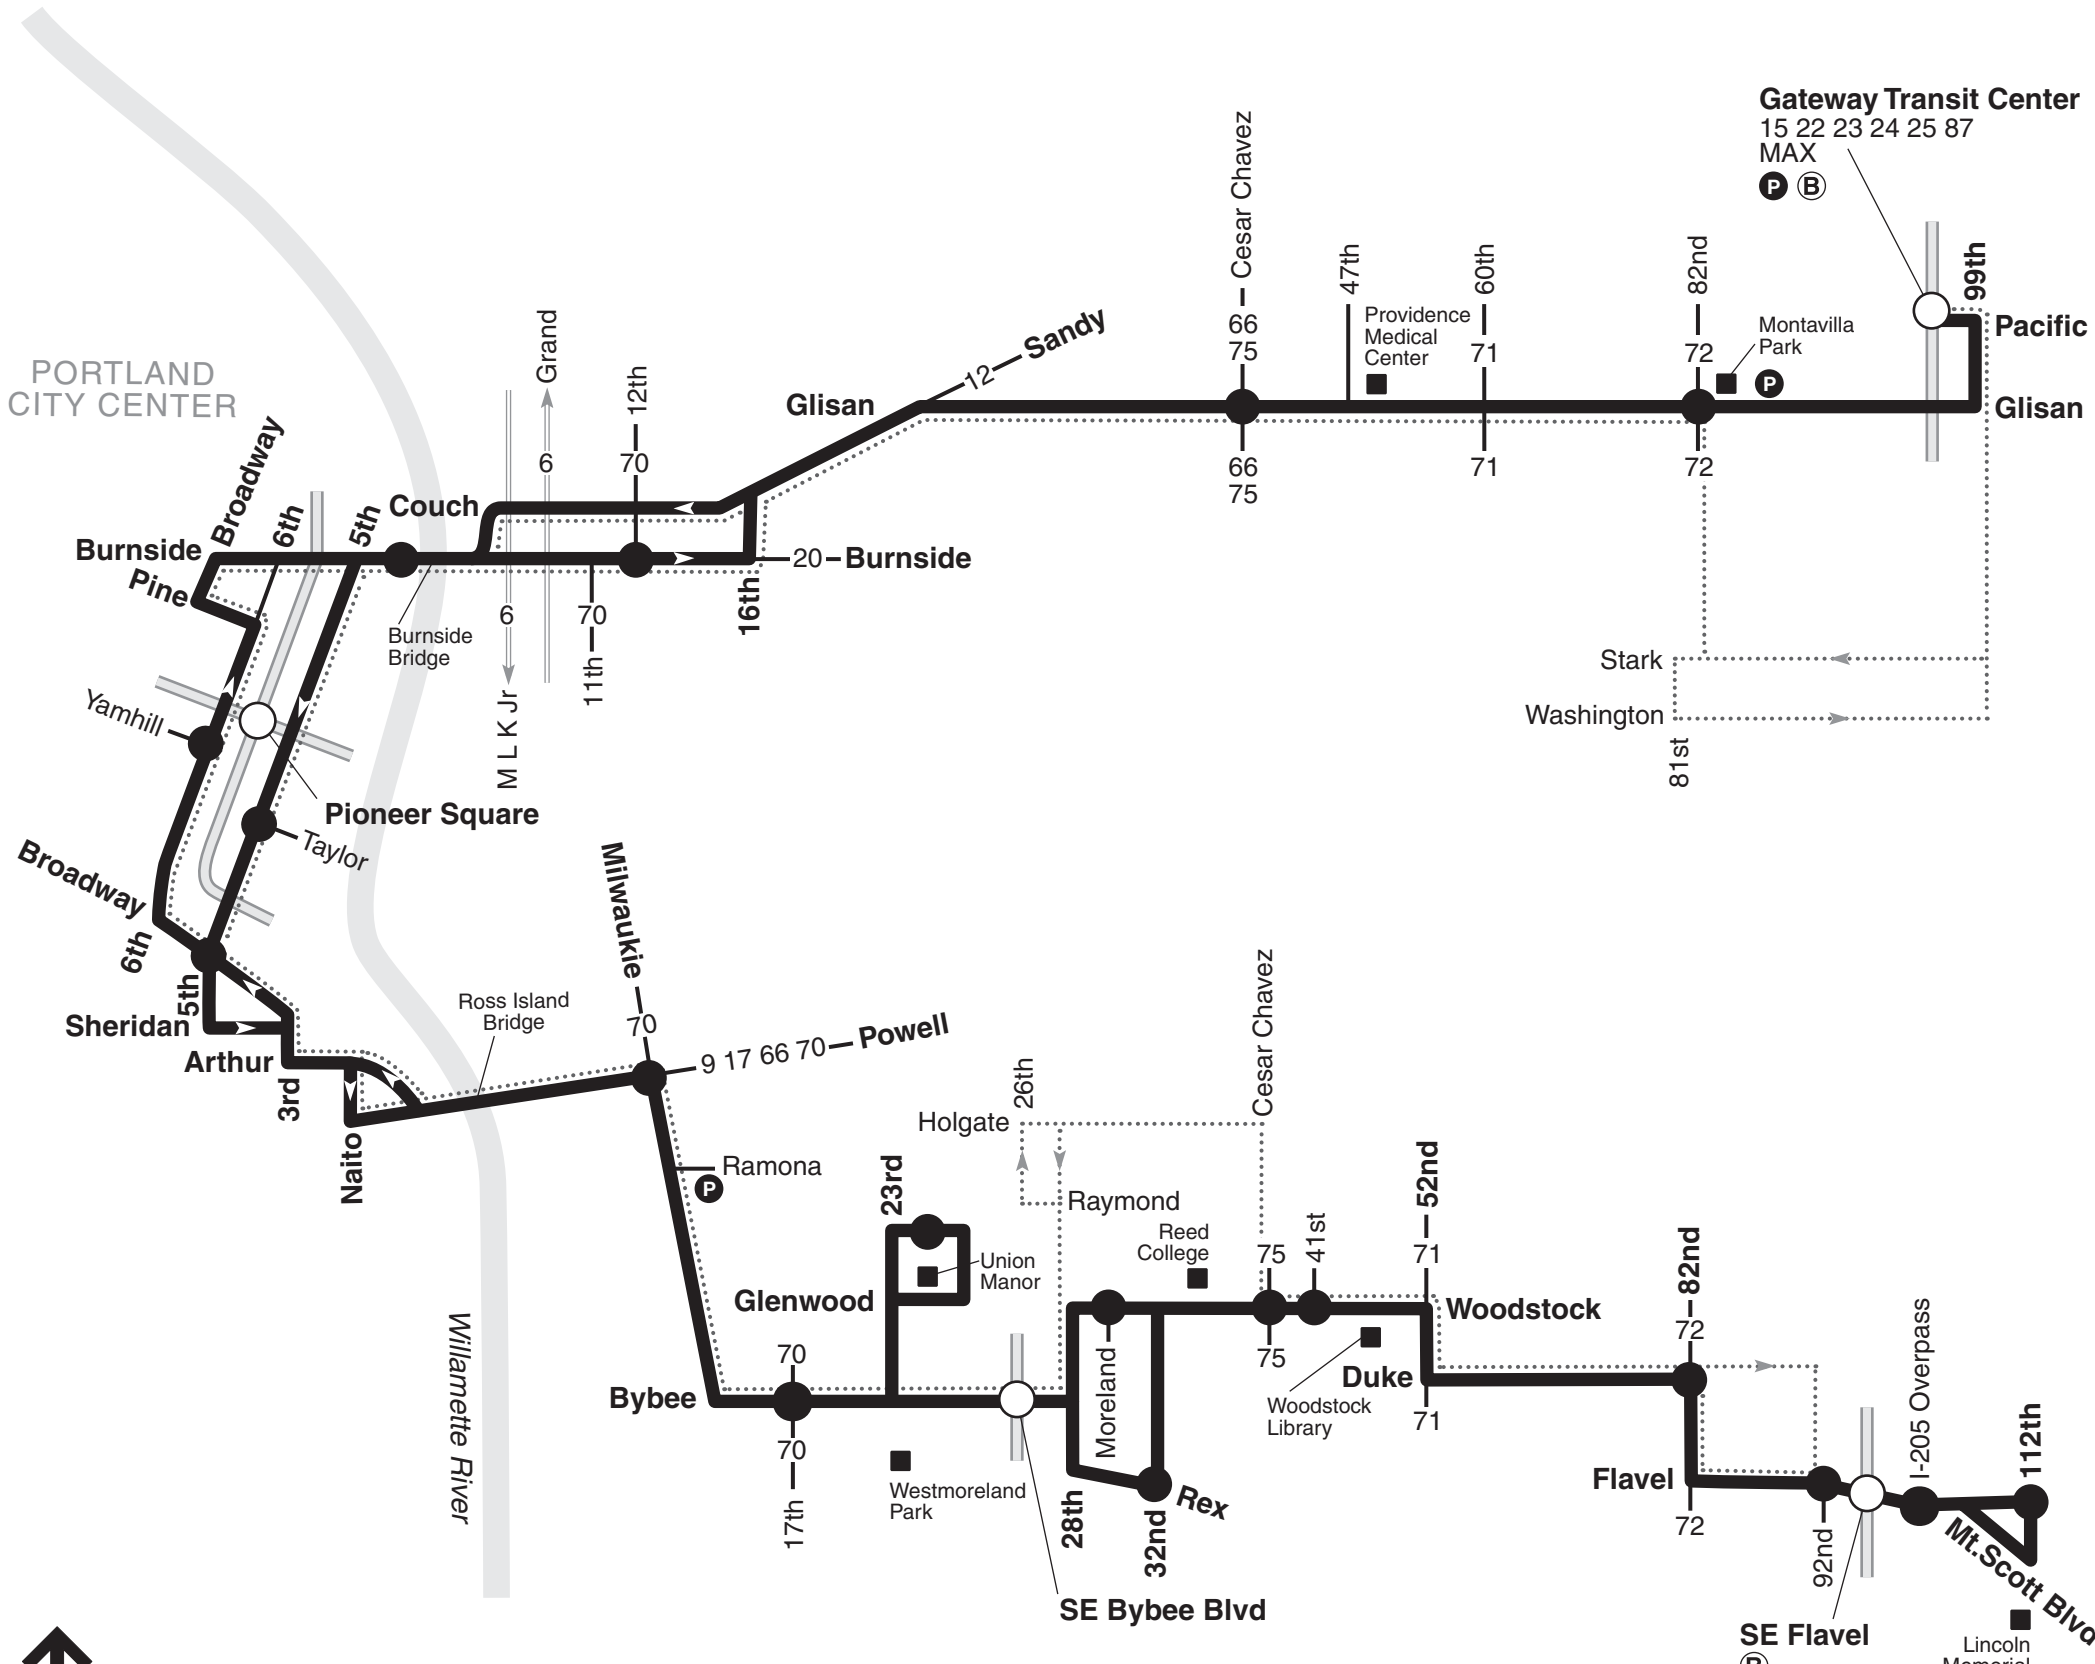

19-Woodstock/Glisan

-  NORTH
-  Schedule Stop
-  Park & Ride
-  Secure Bike Parking
-  35 Transfer Nearby
-  MAX Line and Station
-  Snow Route
-  Portland Streetcar

For snow/ice detours visit trimet.org or call 503-238-RIDE (7433).