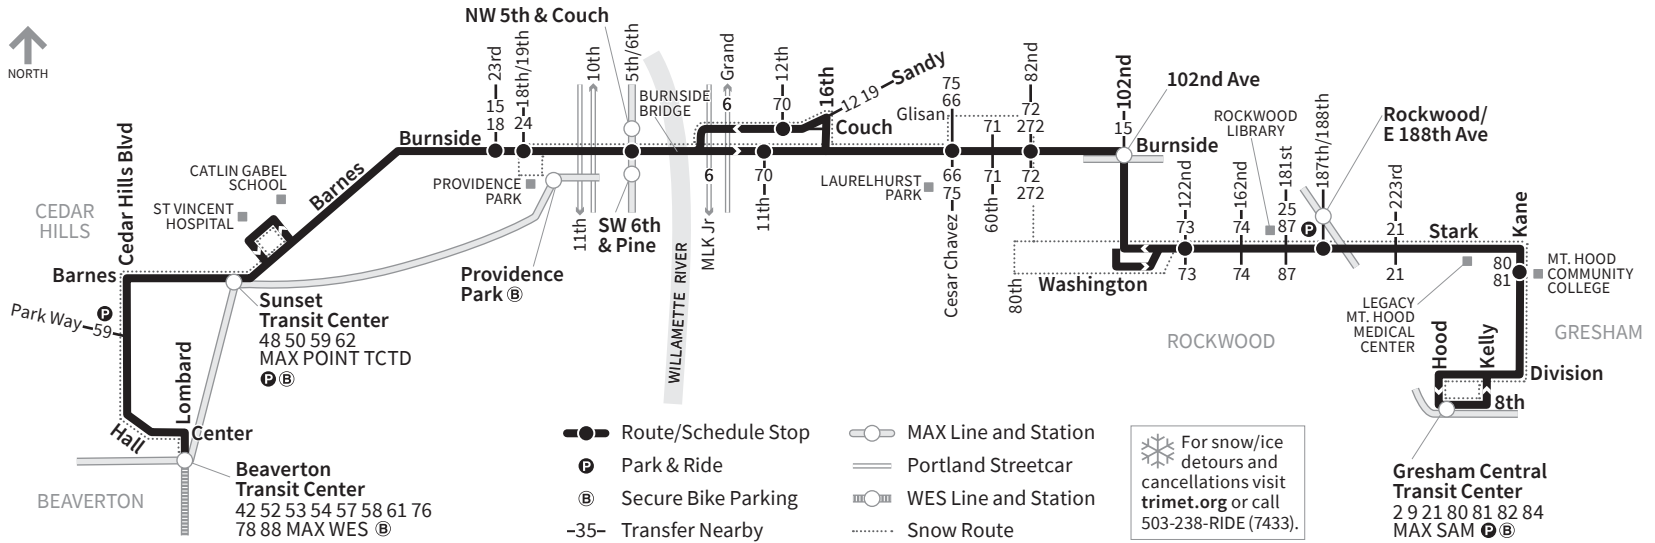

20-Burnside/Stark

For snow/ice detours and cancellations visit trimet.org or call 503-238-RIDE (7433).

Gresham Central Transit Center
2 9 21 80 81 82 84
MAX SAM ⓅⓆ