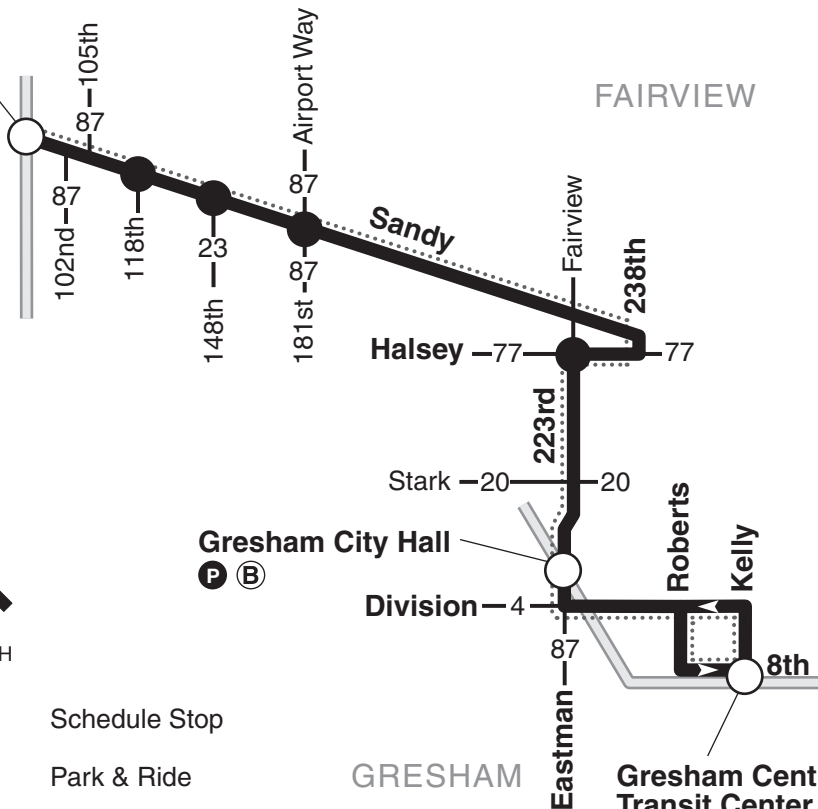

21-Sandy Blvd/223rd

Parkrose/Sumner Transit Center

12 71 MAX C-TRAN

NORTH

Schedule Stop

Park & Ride

Secure Bike Parking

35 Transfer Nearby

MAX Line and Station

Snow Route

GRESHAM

Gresham Central Transit Center

4 9 20 80 81 84 87
MAX SAM

For snow/ice detours
visit trimet.org or call
503-238-RIDE (7433).