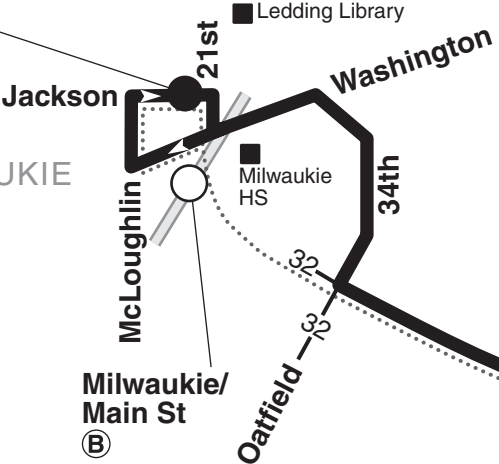

# 29-Lake/Webster Rd

**Milwaukie City Center**  
30 32 33 34 70 75 99 152  
MAX

MILWAUKIE

NORTH

- Schedule Stop
- Ⓟ Park & Ride
- ⓑ Secure Bike Parking

—35— Transfer Nearby

⊖ MAX Line and Station

⋯ Snow Route

For snow/ice detours  
visit [trimet.org](http://trimet.org) or call  
503-238-RIDE (7433).

Monterey

Clackamas  
Town Center

**Clackamas  
Town Center  
Transit Center**  
30 33 34 71 72  
79 152 155 156  
MAX  
Ⓟ ⓑ

CLACKAMAS