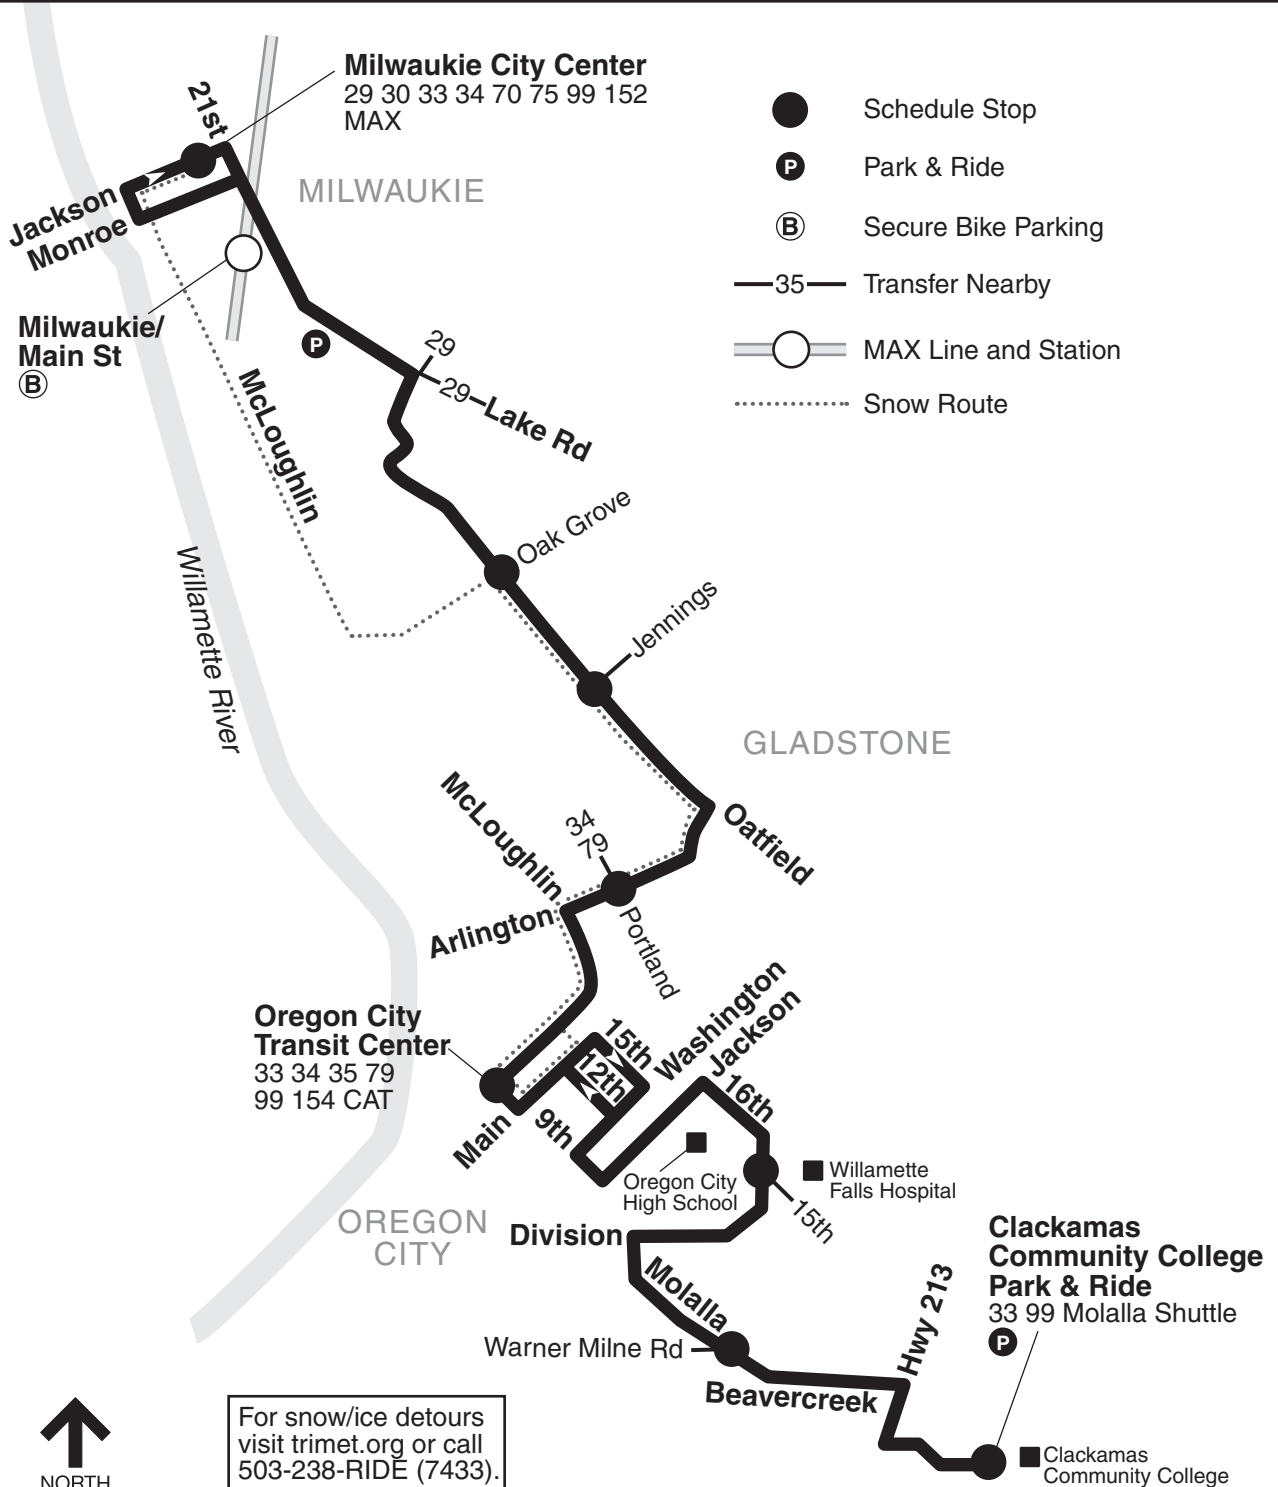

32-Oatfield

For snow/ice detours visit trimet.org or call 503-238-RIDE (7433).