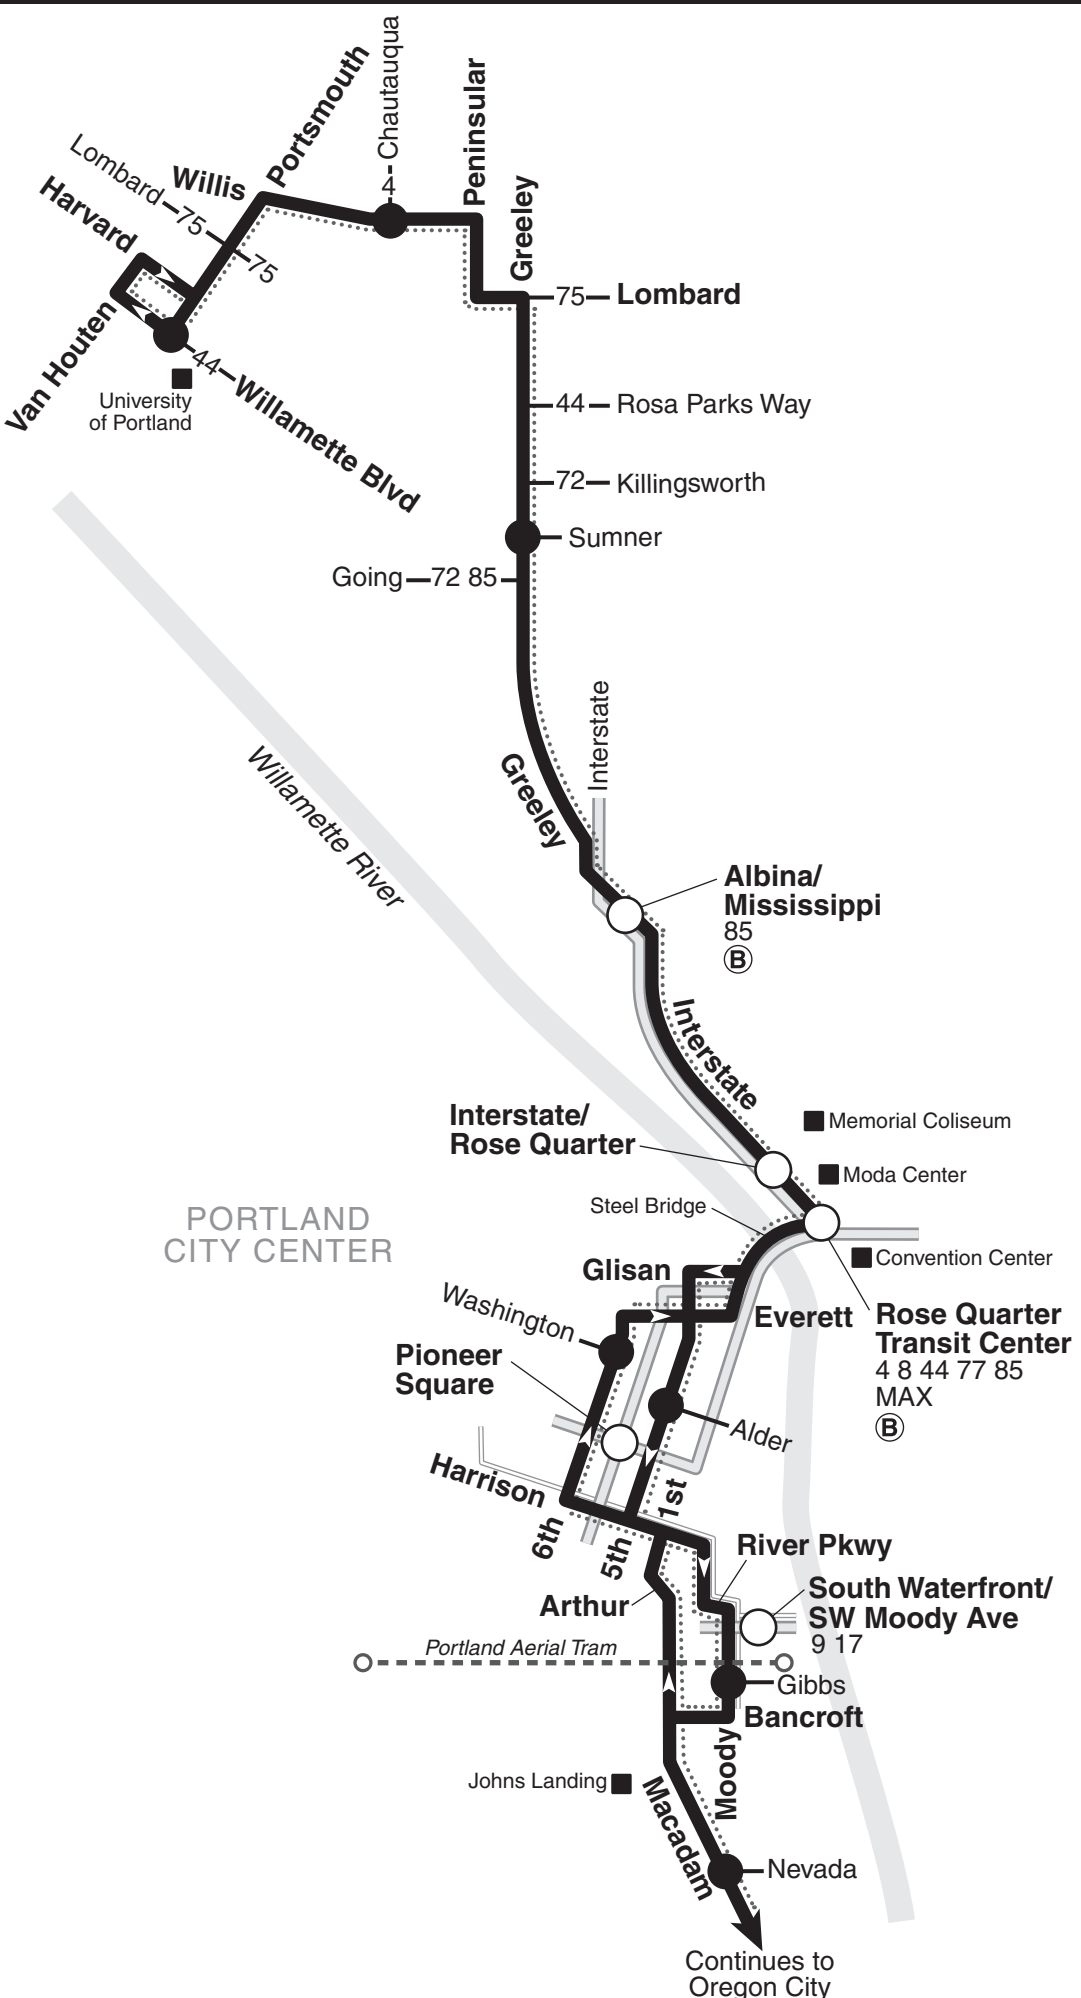

35-Macadam/Greeley

- NORTH
- Schedule Stop
- Park & Ride
- Secure Bike Parking
- Transfer Nearby
- MAX Line and Station
- Snow Route
- Portland Streetcar

For snow/ice detours visit trimet.org or call 503-238-RIDE (7433).