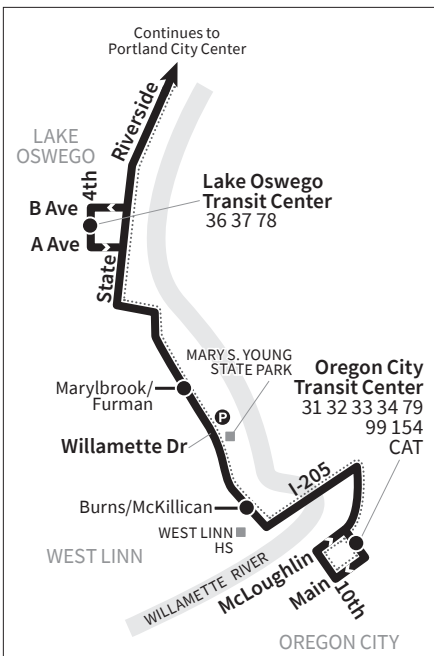

35-Macadam/Greeley

For snow/ice detours and cancellations visit trimet.org or call 503-238-RIDE (7433).

- Route/Schedule Stop
- Park & Ride
- Secure Bike Parking
- 35- Transfer Nearby
- MAX Line and Station
- Portland Streetcar
- Snow Route

OREGON CITY