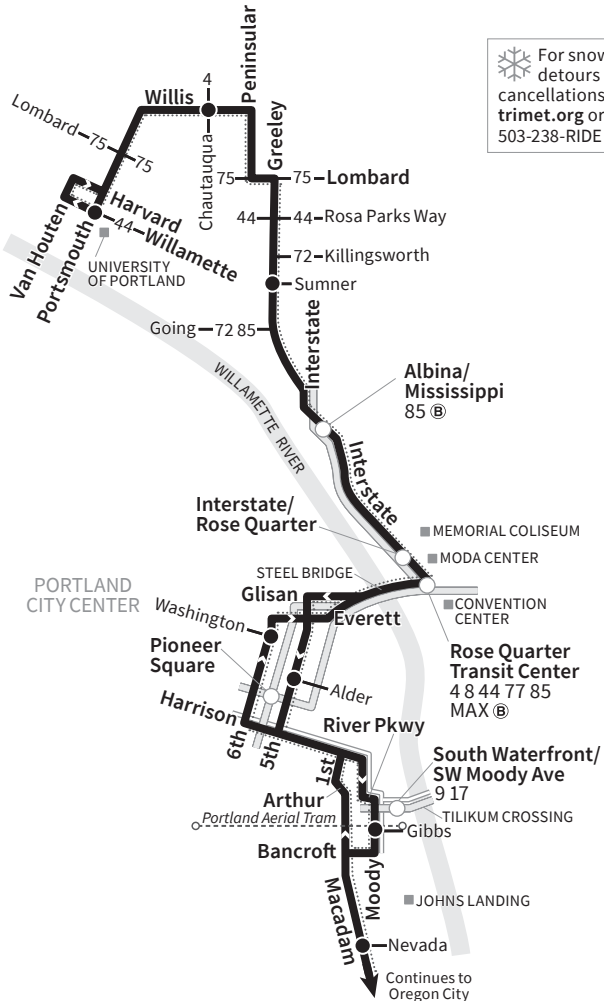

35-Macadam/Greeley

For snow/ice detours and cancellations visit trimet.org or call 503-238-RIDE (7433).

- Route/Schedule Stop
- Park & Ride
- Secure Bike Parking
- 35- Transfer Nearby
- MAX Line and Station
- Portland Streetcar
- Snow Route

OREGON CITY