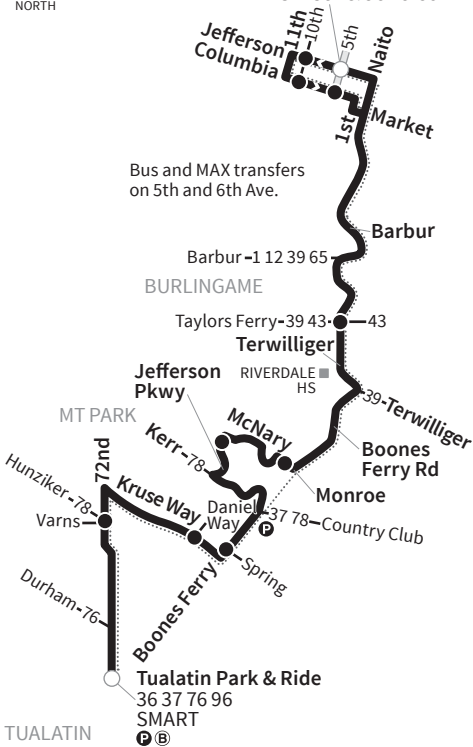

38-Boones Ferry Rd

PORTLAND
CITY CENTER

City Hall/
SW 5th & Jefferson

●—● Route/Schedule Stop

Ⓟ Park & Ride

ⓑ Secure Bike Parking

-35- Transfer Nearby

..... Snow Route

For snow/ice
detours and
cancellations visit
trimet.org or call
503-238-RIDE