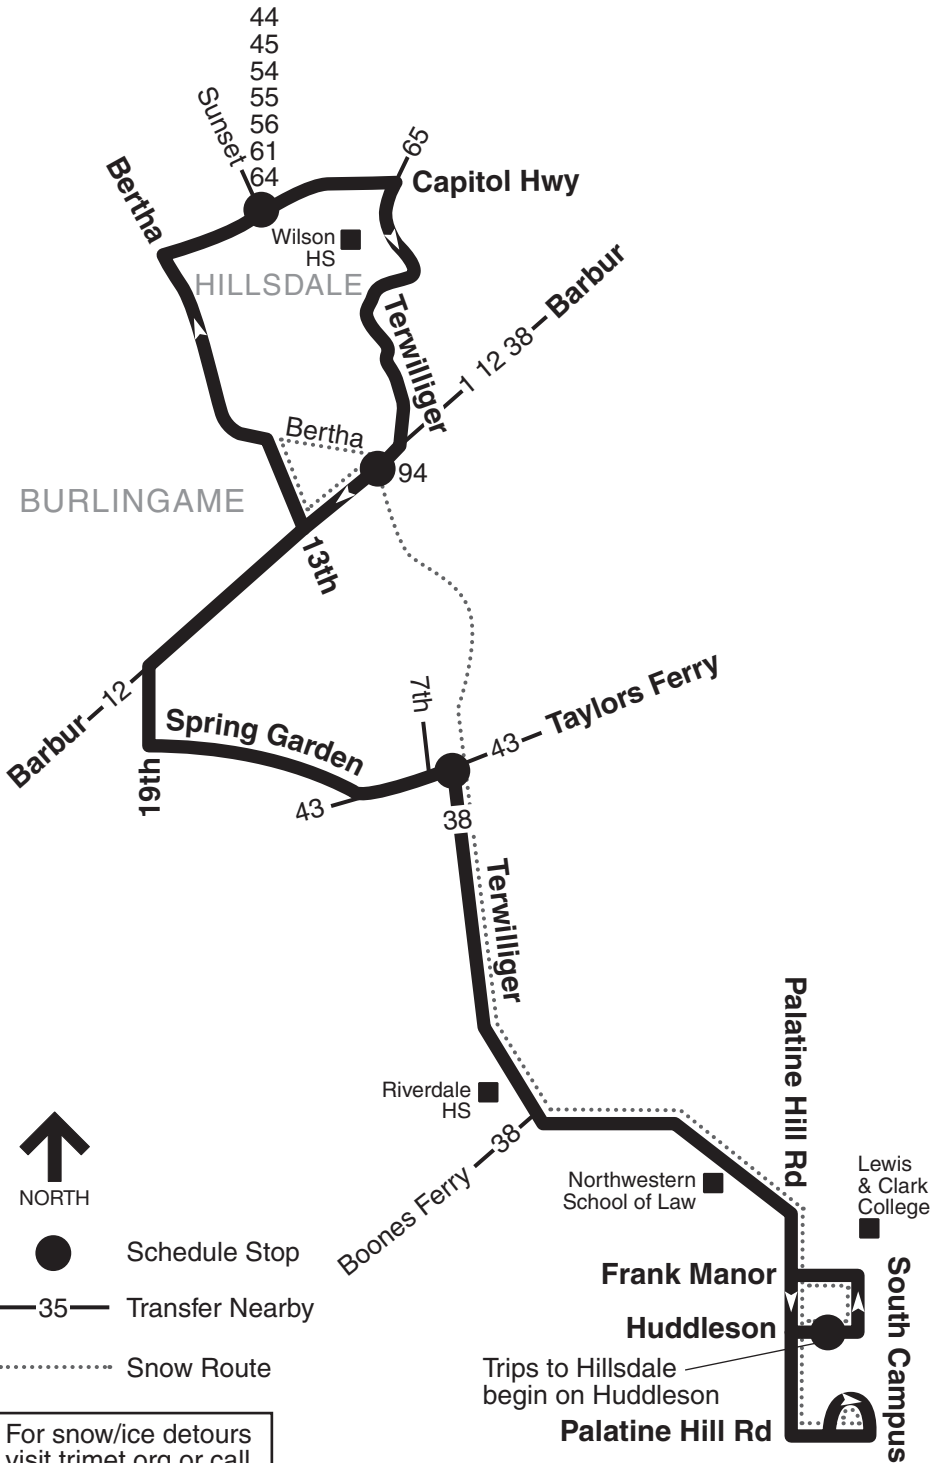

39-Lewis & Clark

NORTH

Schedule Stop

—35— Transfer Nearby

..... Snow Route

For snow/ice detours visit trimet.org or call 503-238-RIDE (7433).

Trips to Hillsdale begin on Huddleson

Palatine Hill Rd

South Campus