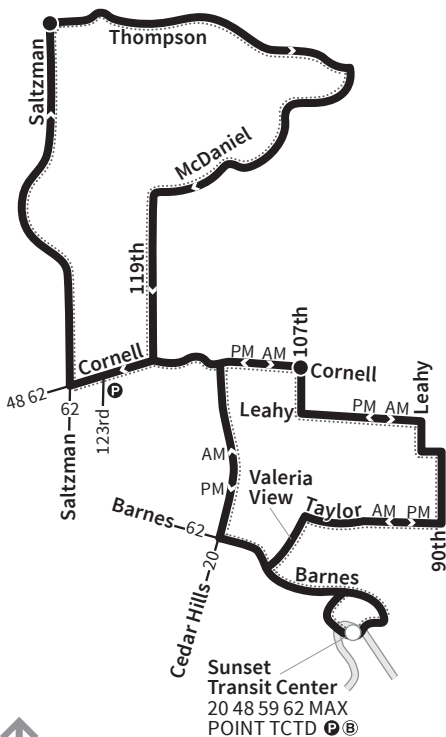

50-Cedar Mill

NORTH

-  Route/Schedule Stop
-  Park & Ride
-  Secure Bike Parking
-  -35- Transfer Nearby
-  MAX Line and Station
-  Snow Route

 For snow/ice detours and cancellations visit trimet.org or call 503-238-RIDE