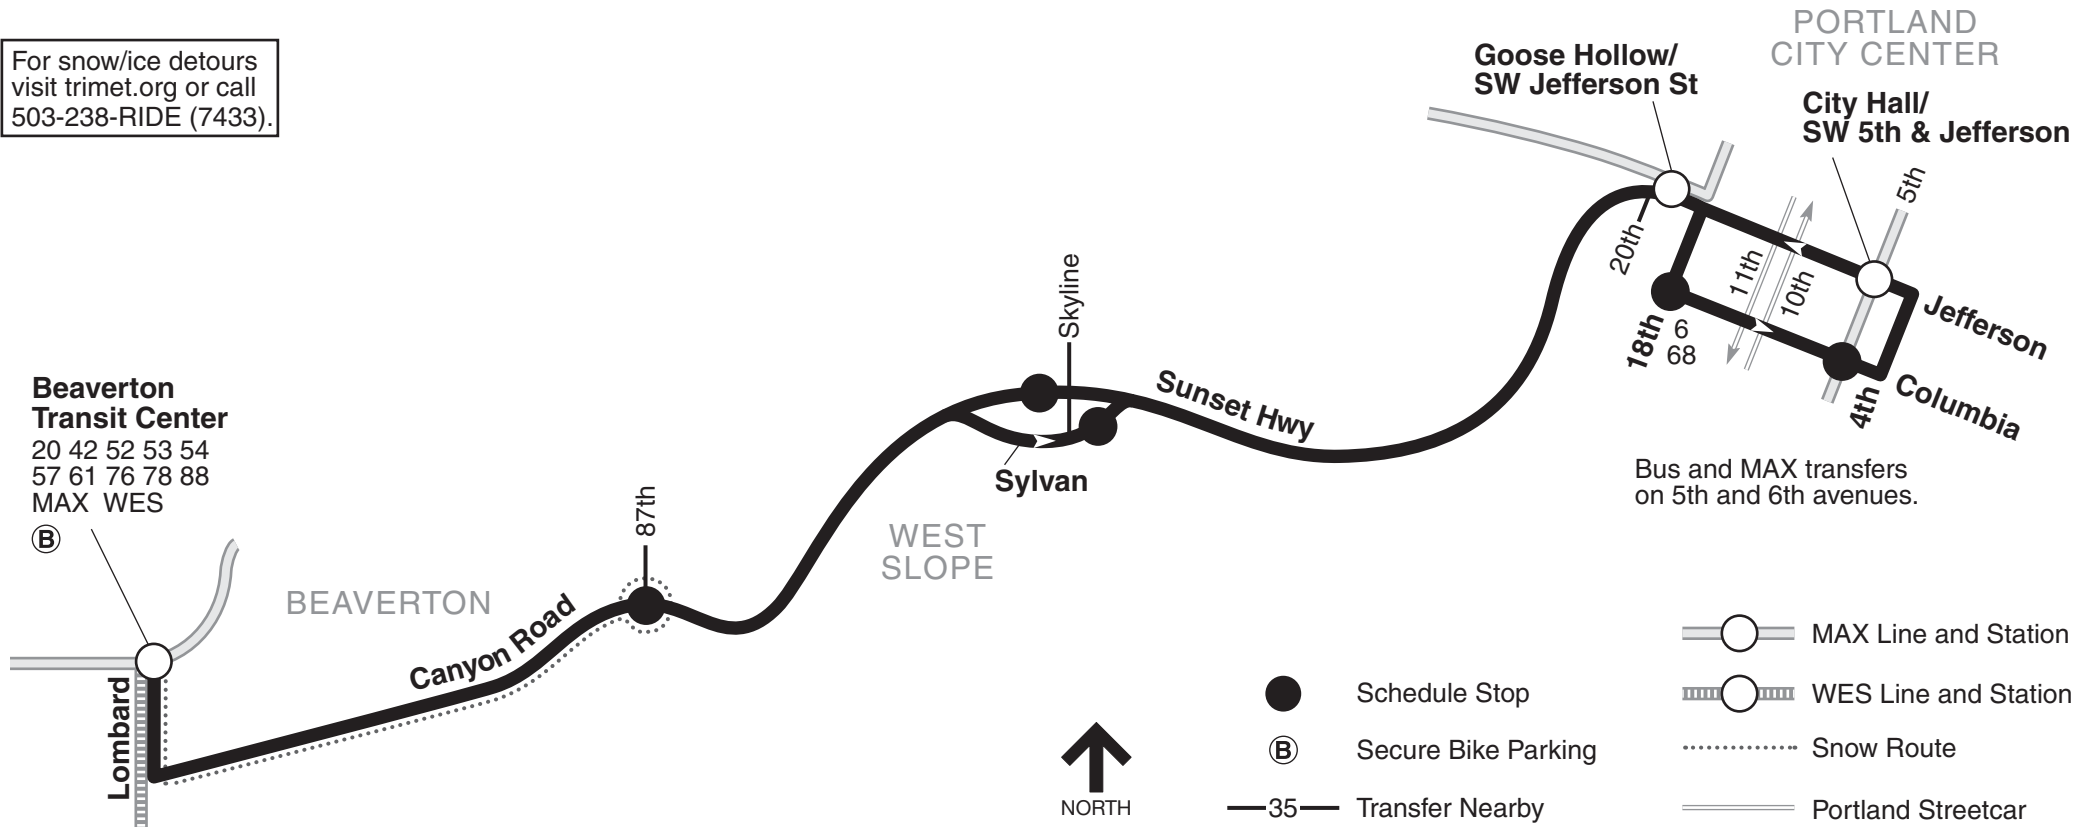

58-Canyon Rd

For snow/ice detours
visit trimet.org or call
503-238-RIDE (7433).

**Beaverton
Transit Center**
20 42 52 53 54
57 61 76 78 88
MAX WES

ⓑ

BEAVERTON

Canyon Road

87th

WEST
SLOPE

Sylvan

Sunset Hwy

Goose Hollow/
SW Jefferson St

PORTLAND
CITY CENTER

City Hall/
SW 5th & Jefferson

20th

18th

11th

10th

4th

Jefferson
Columbia

Bus and MAX transfers
on 5th and 6th avenues.

- MAX Line and Station
- WES Line and Station
- Snow Route
- Portland Streetcar
- Schedule Stop
- Secure Bike Parking
- Transfer Nearby