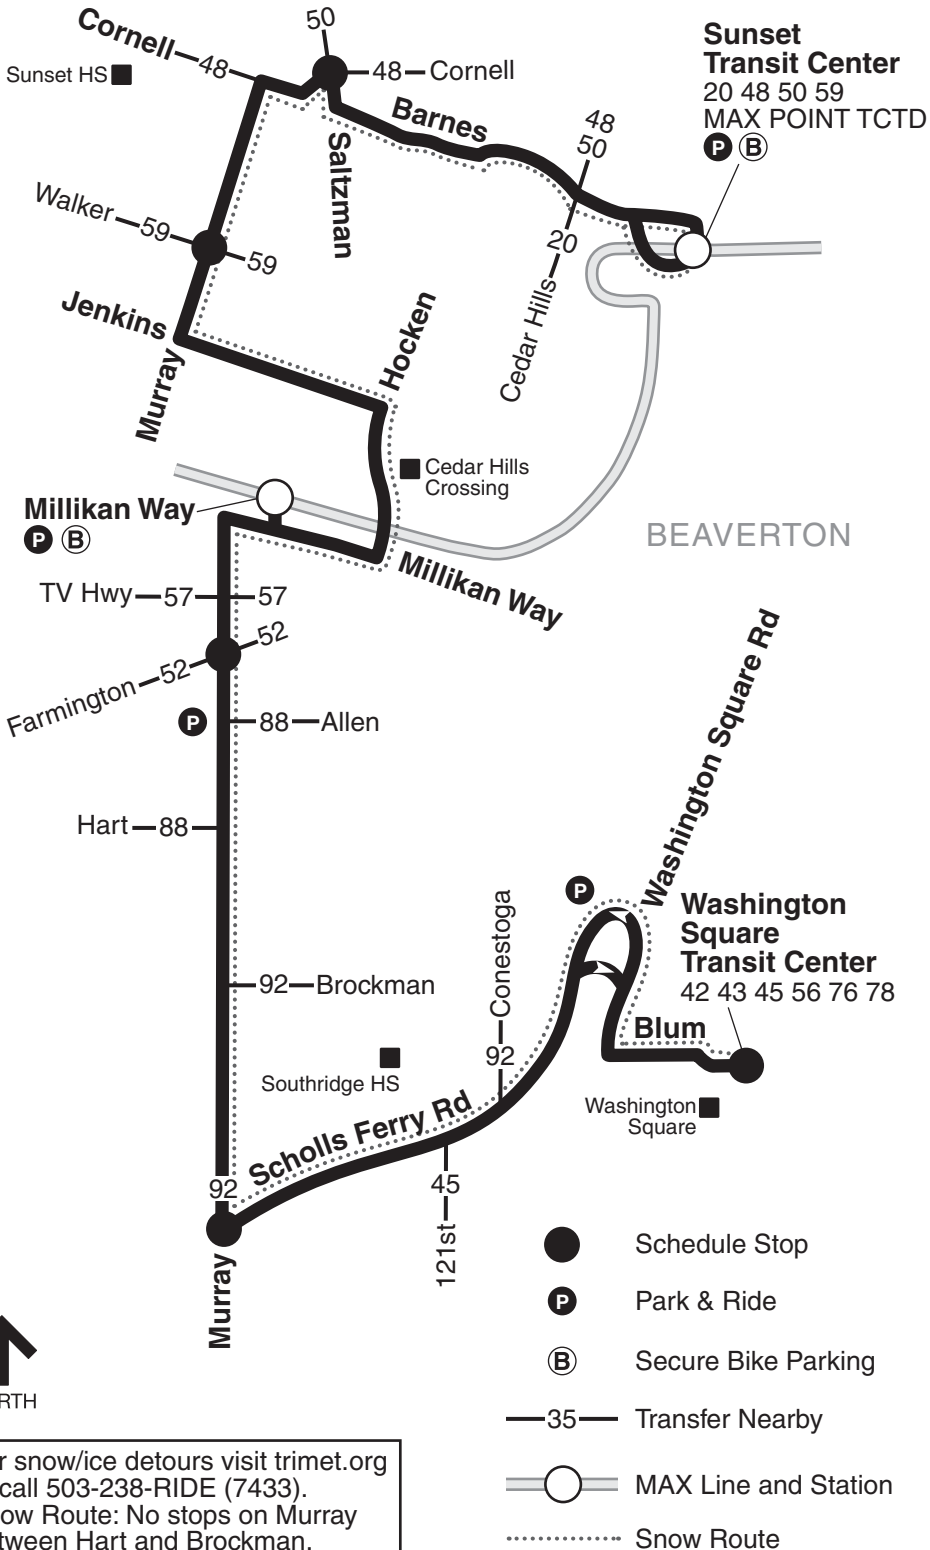

62-Murray Blvd

NORTH

For snow/ice detours visit trimet.org or call 503-238-RIDE (7433).
Snow Route: No stops on Murray between Hart and Brockman.