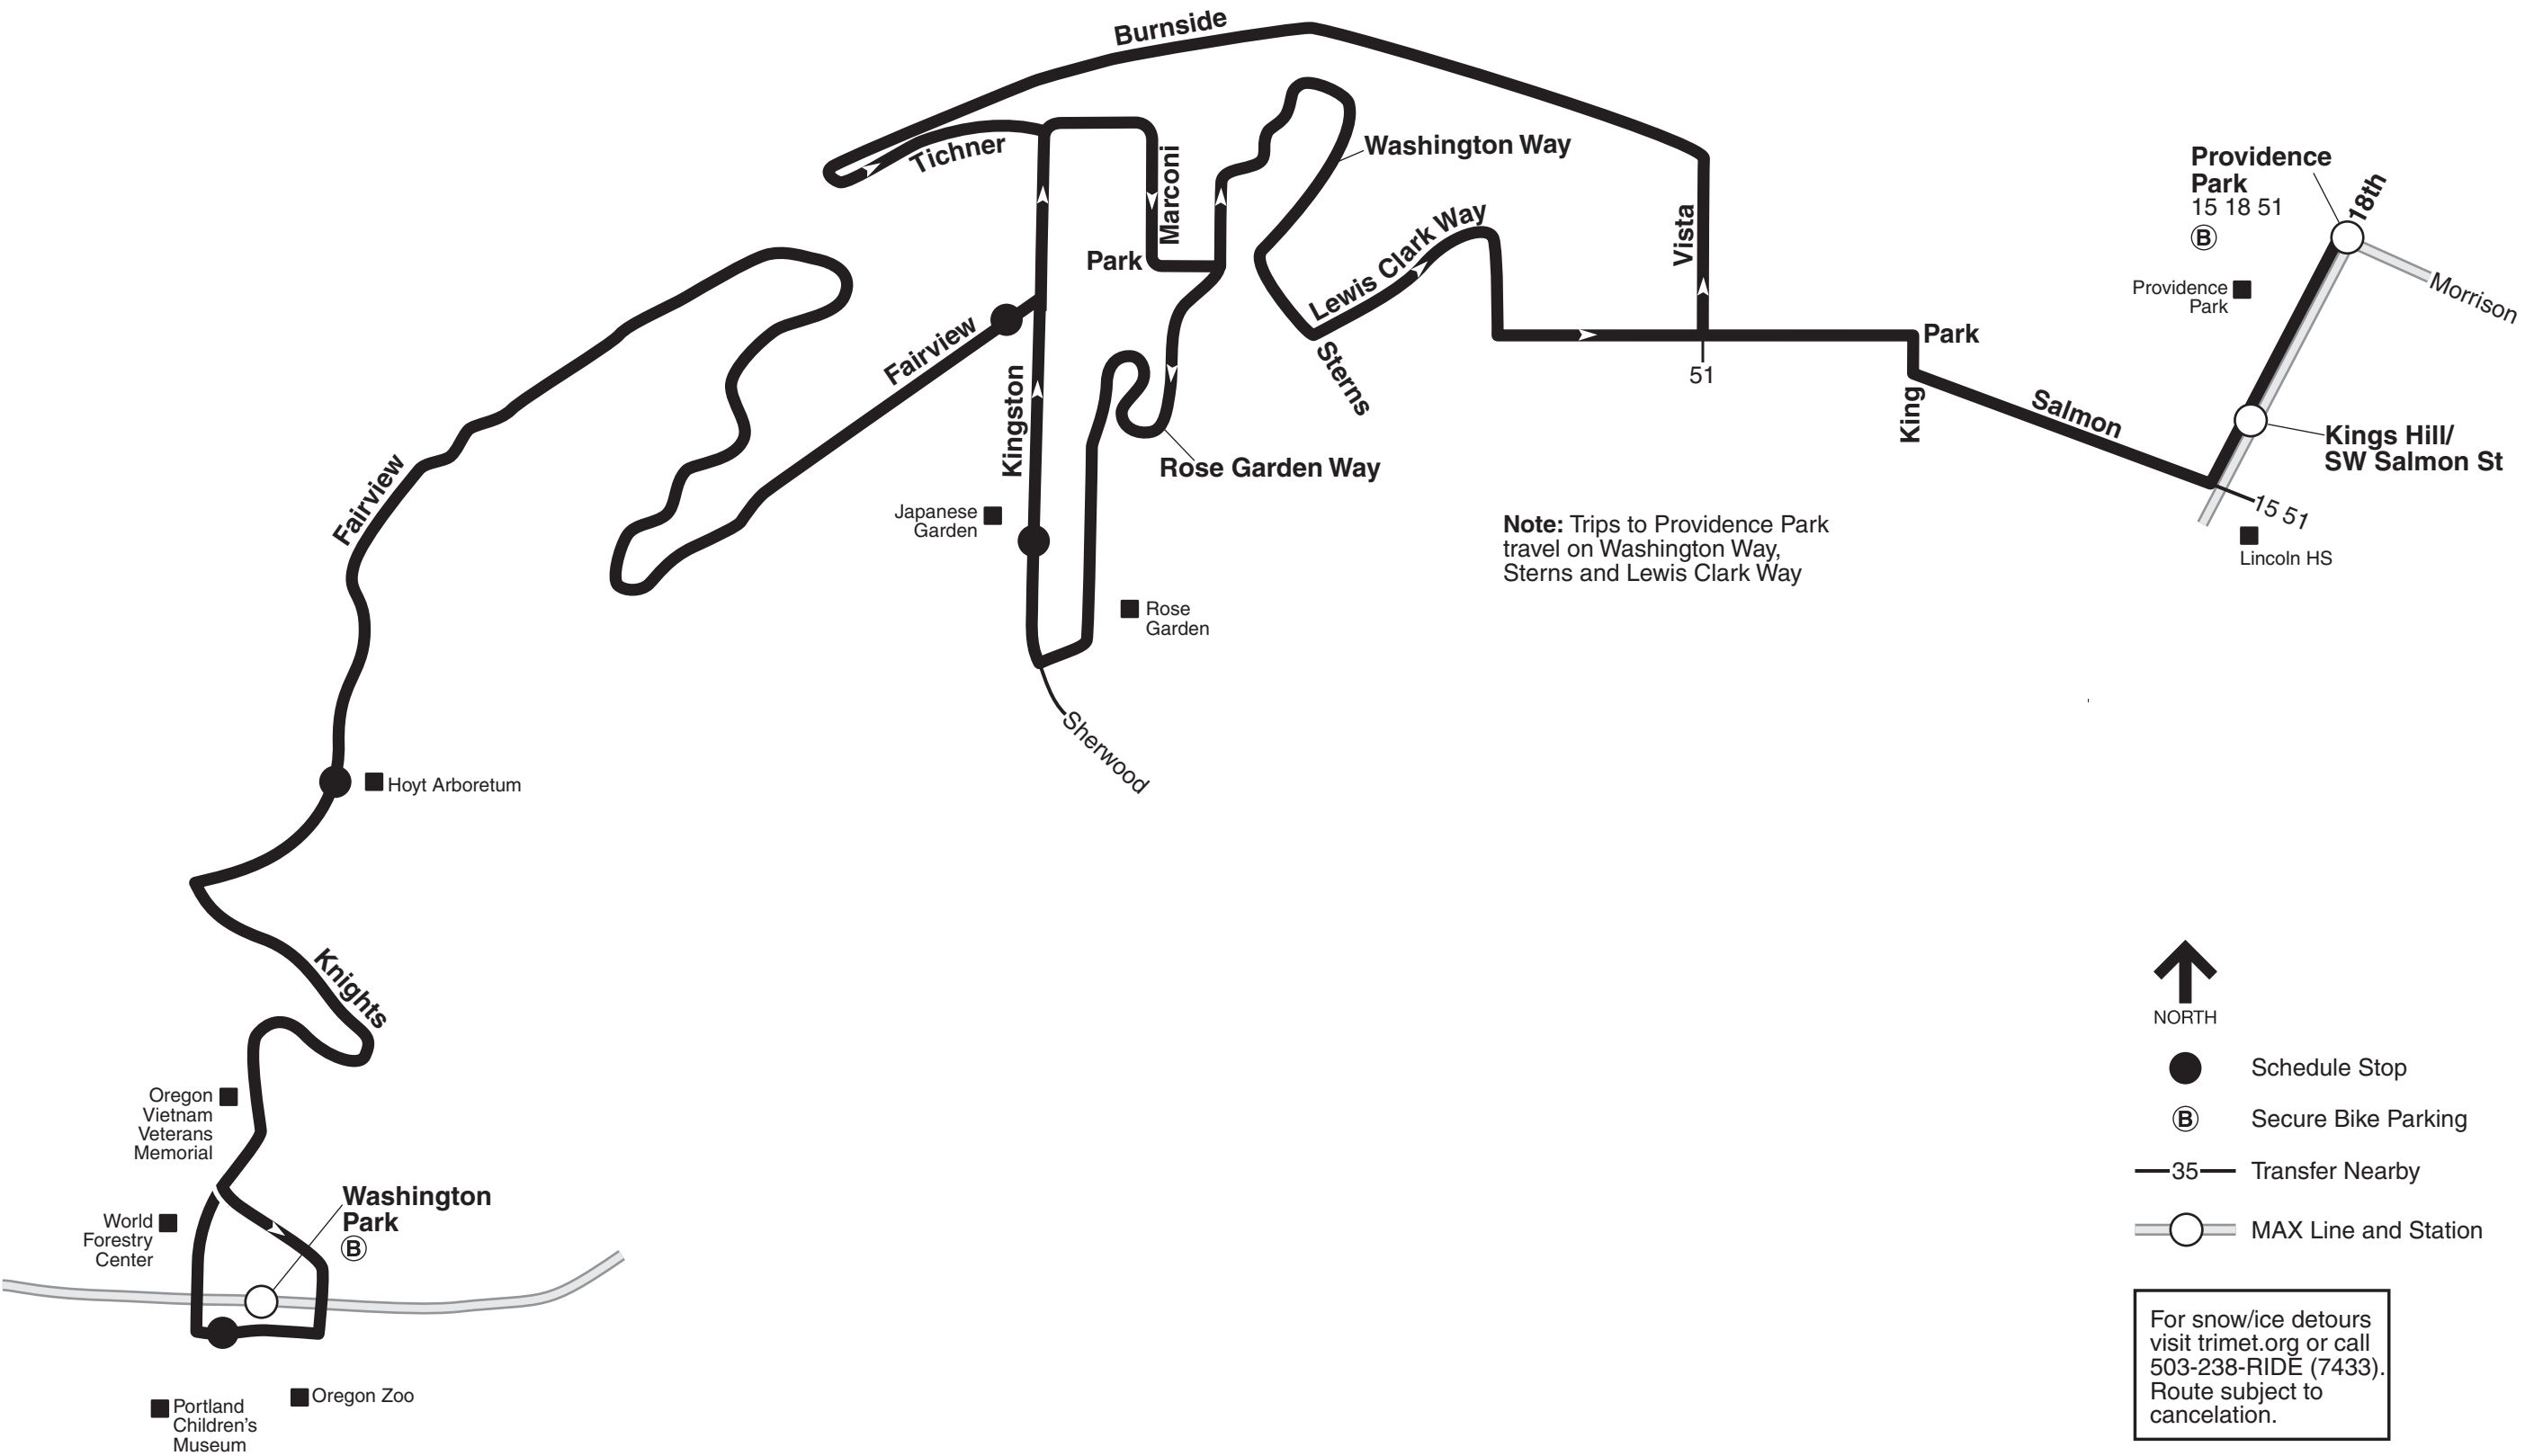

# 63-Washington Park/Arlington Heights

**Streets:** Burnside, Tichner, Washington Way, Lewis Clark Way, Sterns, Vista, King, Salmon, 18th, Morrison, Fairview, Knights, Sherwood, Marconi, Rose Garden Way, Japanese Garden, Rose Garden, Hoyt Arboretum, Knights, Washington Park, 15th, 51st, 18th, Morrison, Salmon, Kings Hill/SW Salmon St, 15th, 51st, Lincoln HS, Providence Park.

**Landmarks:** Hoyt Arboretum, Japanese Garden, Rose Garden, Washington Park, Providence Park, Lincoln HS, Kings Hill/SW Salmon St.

**Stops:** Washington Park (Schedule Stop, Secure Bike Parking), Providence Park (Secure Bike Parking).